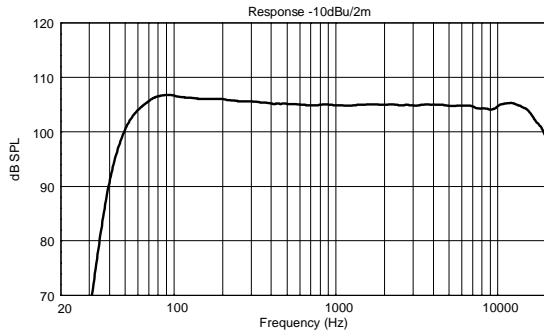

TT 5-A

ACTIVE HIGH OUTPUT TWO-WAY SPEAKER

ACOUSTIC MEASUREMENTS

TT 5-A

ACTIVE HIGH OUTPUT TWO-WAY SPEAKER

ACOUSTIC MEASUREMENTS

TT 5-A

ACTIVE HIGH OUTPUT TWO-WAY SPEAKER

ACOUSTIC MEASUREMENTS