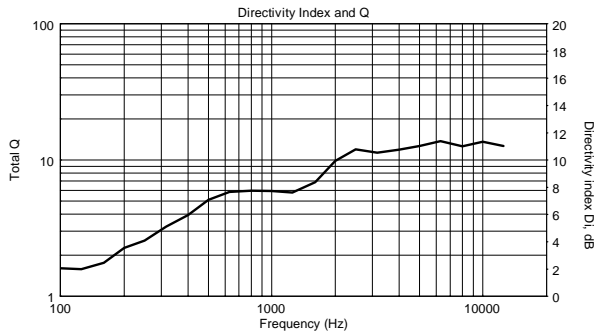

TT 5-A

ACTIVE HIGH OUTPUT TWO-WAY SPEAKER

ACOUSTIC MEASUREMENTS

TT 5-A

ACTIVE HIGH OUTPUT TWO-WAY SPEAKER

ACOUSTIC MEASUREMENTS

TT 5-A

ACTIVE HIGH OUTPUT TWO-WAY SPEAKER

ACOUSTIC MEASUREMENTS