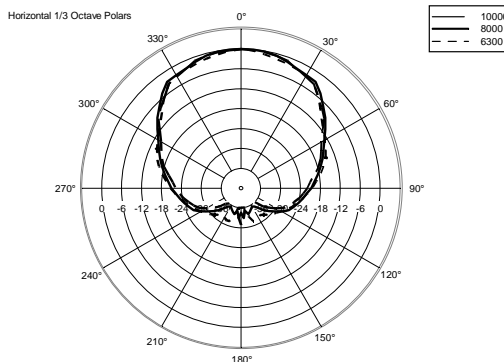

TT 5-A

ACTIVE HIGH OUTPUT TWO-WAY SPEAKER

ACOUSTIC MEASUREMENTS

TT 5-A

ACTIVE HIGH OUTPUT TWO-WAY SPEAKER

ACOUSTIC MEASUREMENTS

TT 5-A

ACTIVE HIGH OUTPUT TWO-WAY SPEAKER

ACOUSTIC MEASUREMENTS