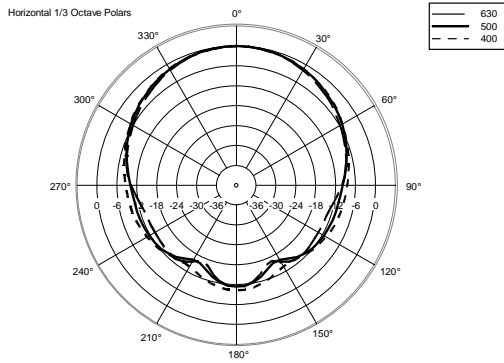

TT 5-A

ACTIVE HIGH OUTPUT TWO-WAY SPEAKER

ACOUSTIC MEASUREMENTS

TT 5-A

ACTIVE HIGH OUTPUT TWO-WAY SPEAKER

ACOUSTIC MEASUREMENTS

TT 5-A

ACTIVE HIGH OUTPUT TWO-WAY SPEAKER

ACOUSTIC MEASUREMENTS