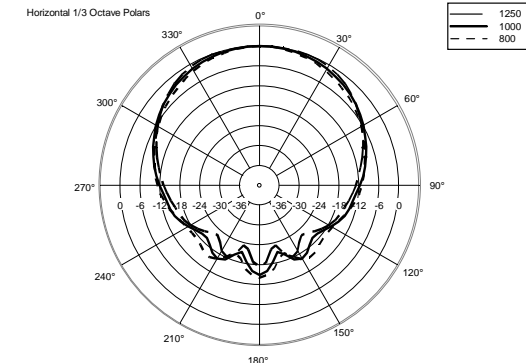

TT 5-A

ACTIVE HIGH OUTPUT TWO-WAY SPEAKER

ACOUSTIC MEASUREMENTS

TT 5-A

ACTIVE HIGH OUTPUT TWO-WAY SPEAKER

ACOUSTIC MEASUREMENTS

TT 5-A

ACTIVE HIGH OUTPUT TWO-WAY SPEAKER

ACOUSTIC MEASUREMENTS