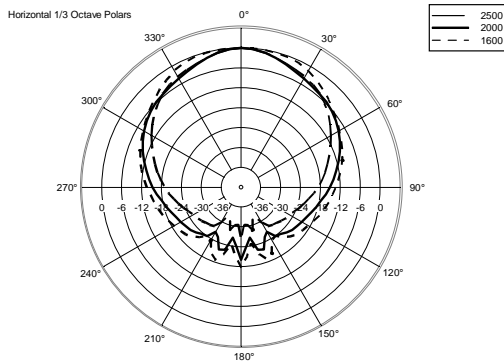

TT 5-A

ACTIVE HIGH OUTPUT TWO-WAY SPEAKER

ACOUSTIC MEASUREMENTS

TT 5-A

ACTIVE HIGH OUTPUT TWO-WAY SPEAKER

ACOUSTIC MEASUREMENTS

TT 5-A

ACTIVE HIGH OUTPUT TWO-WAY SPEAKER

ACOUSTIC MEASUREMENTS