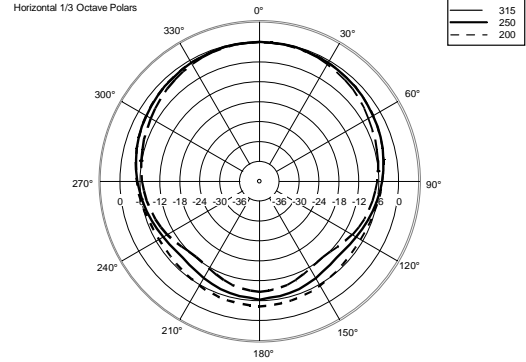

TT 5-A

ACTIVE HIGH OUTPUT TWO-WAY SPEAKER

ACOUSTIC MEASUREMENTS

TT 5-A

ACTIVE HIGH OUTPUT TWO-WAY SPEAKER

ACOUSTIC MEASUREMENTS

TT 5-A

ACTIVE HIGH OUTPUT TWO-WAY SPEAKER

ACOUSTIC MEASUREMENTS