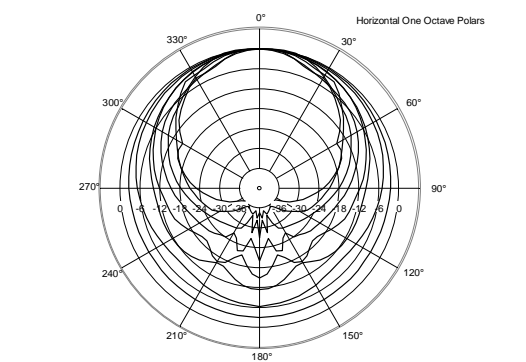

TT 5-A

ACTIVE HIGH OUTPUT TWO-WAY SPEAKER

ACOUSTIC MEASUREMENTS

TT 5-A

ACTIVE HIGH OUTPUT TWO-WAY SPEAKER

ACOUSTIC MEASUREMENTS

TT 5-A

ACTIVE HIGH OUTPUT TWO-WAY SPEAKER

ACOUSTIC MEASUREMENTS