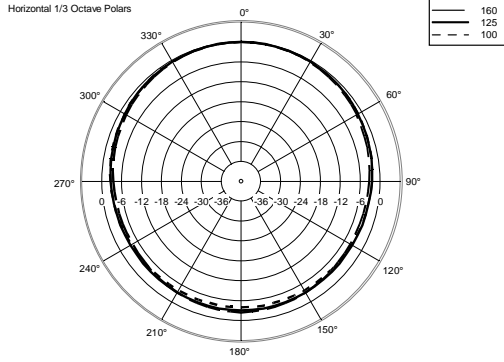

TT 5-A

ACTIVE HIGH OUTPUT TWO-WAY SPEAKER

ACOUSTIC MEASUREMENTS

TT 5-A

ACTIVE HIGH OUTPUT TWO-WAY SPEAKER

ACOUSTIC MEASUREMENTS

TT 5-A

ACTIVE HIGH OUTPUT TWO-WAY SPEAKER

ACOUSTIC MEASUREMENTS