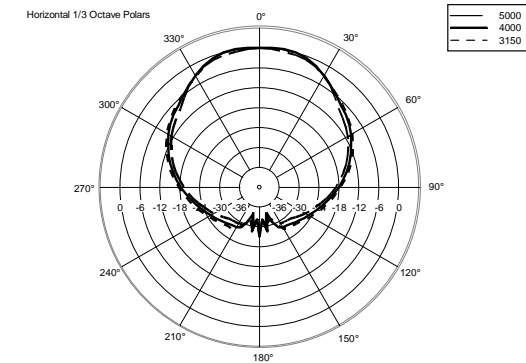

TT 5-A

ACTIVE HIGH OUTPUT TWO-WAY SPEAKER

ACOUSTIC MEASUREMENTS

TT 5-A

ACTIVE HIGH OUTPUT TWO-WAY SPEAKER

ACOUSTIC MEASUREMENTS

TT 5-A

ACTIVE HIGH OUTPUT TWO-WAY SPEAKER

ACOUSTIC MEASUREMENTS