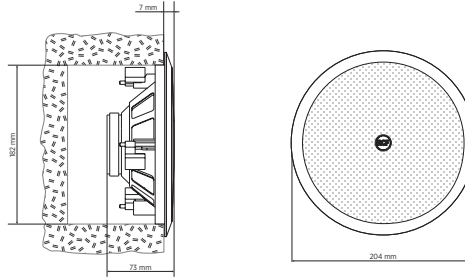

- Features**
- › 6" woofer with 1" dome tweeter
 - › Power selectable (70 V / 100 V): 12 W - 6 W - 3 W - 1.5 W
 - › 92 dB sensitivity
 - › Colour white RAL 9003 and black RAL 9005
 - › Plastic frame UL 94 V0, aluminium grille

Part Number 13100087 PL 6X B
13133042 PL 6X

Black - RAL 9005 EAN 8024530018467
White - RAL 9003 EAN 8024530004972

PL 6X

COAXIAL CEILING SPEAKER

Line Art 2D

TECHNICAL SPECIFICATIONS

Acoustical specifications	Frequency Response (-10dB)	70 Hz ÷ 20000 Hz
	Max SPL @ 1m	106 dB
	Coverage angle	100°
	System Sensitivity	92 dB
Power section	Amplification	Full Range
	Power Handling	12 W RMS
	Peak Power Handling	48 W PEAK
	Recommended Amplifiers	DMA 504, DMA 162, DMA 82, DMA 162P, ES 2160, ES 3080, AM 2320, AM 2160, AM 2080, AM 1125, UP 8504, UP 8502, UP 8501, UP 2321, UP 2162
Transducers	Dome Tweeter	1.0"
	Woofer	6.0"
Input/Output section	Input connectors	Screw Terminals
	Output connectors	Screw Terminals
	Constant Voltage Transformer	70/100 V
	Power selection 1	12 W - 833 ohm
	Power selection 2	6 W - 1667 ohm
	Power selection 3	3 W - 3333 ohm
	Power selection 4	1.5 W - 6667 ohm
Standard compliance	IP protection grade	IP 44
	Safety agency	CE compliant
Physical specifications	Cabinet/Case Material	Plastic
	Hardware	Plastic Material
	Grille	Aluminium
	Color	White - RAL 9003, Black - RAL 9005
Size / Weight	Depth	73 mm / 2.87 inches
	Recessed Depth	66 mm / 2.6 inches
	Diameter	204 mm / 8.03 inches
	Cut out diameter	182 mm / 7.17 inches
	Weight	0.78 kg / 1.72 lbs