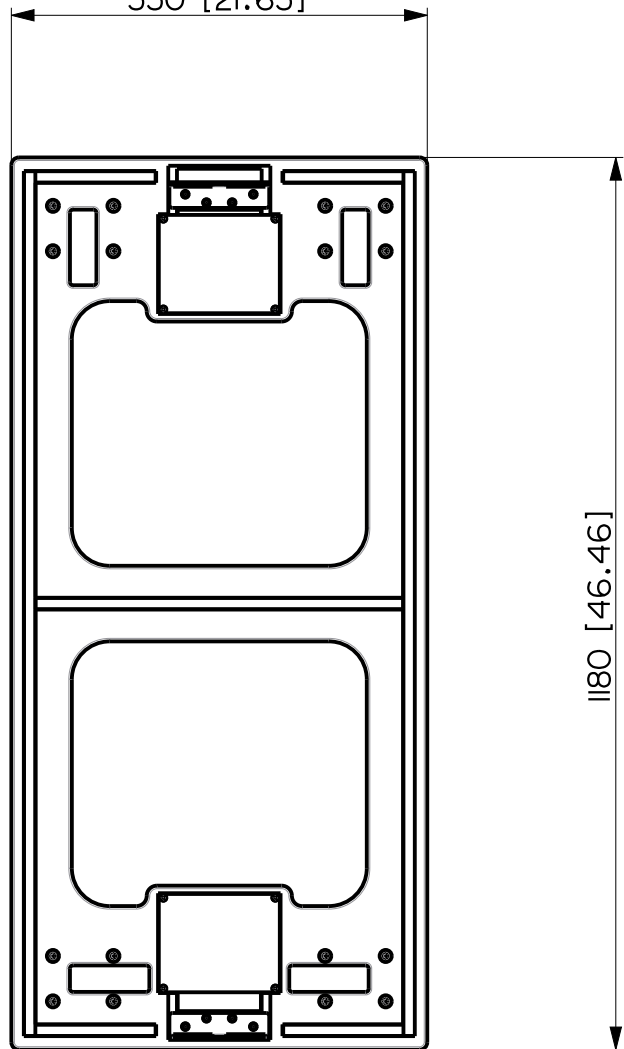

550 [21.65]

VISTA 3D / 3D VIEW

KART WITH WHEELS AC KART SUB9006-AS

REV. A