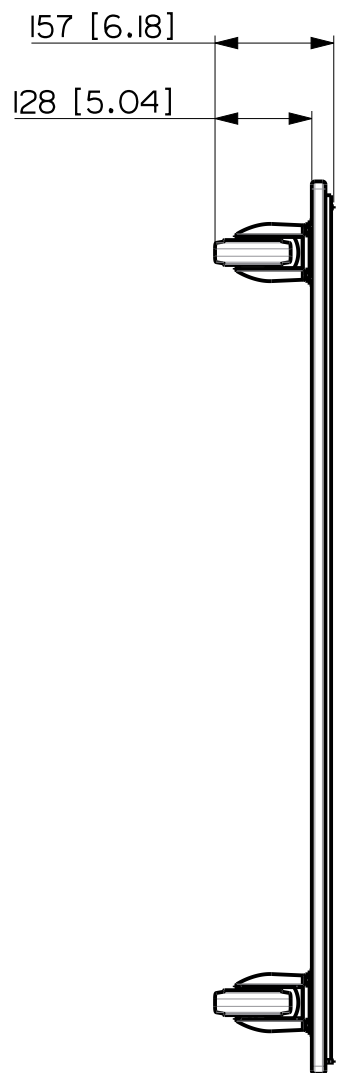

550 [21.65]

VISTA 3D / 3D VIEW

KART WITH WHEELS AC KART SUB9006-AS

REV. A