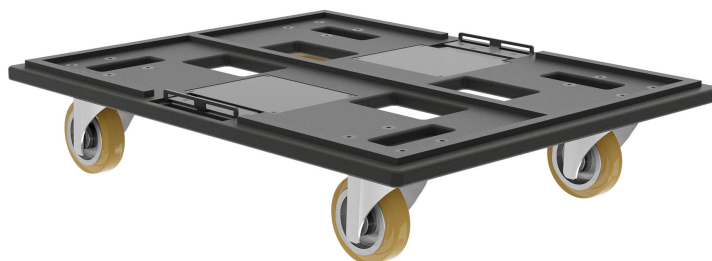

KRT-WH SUB 9004

KART

DESCRIPTION

Detachable front wheel board including 4 x 100 mm yellow wheels.

**TECHNICAL SPECIFICATIONS**

General specifications	Wheels Color	Yellow
	Wheels Diameter	100 mm
Standard compliance	CE marking:	Yes
Physical specifications	Cabinet/Case Material:	Baltic birch plywood
	Color:	Black
Size	Height:	157 mm / 6.18 inches
	Width:	708 mm / 27.87 inches
	Depth:	540 mm / 21.26 inches
	Weight:	13.36 kg / 29.45 lbs
Shipping informations	Package Height:	200 mm / 7.87 inches
	Package Width:	580 mm / 22.83 inches
	Package Depth:	725 mm / 28.54 inches
	Package Weight:	14.31 kg / 31.55 lbs

PART NUMBER

- **13360385**

KRT-WH SUB 9004

EAN 8024530015046