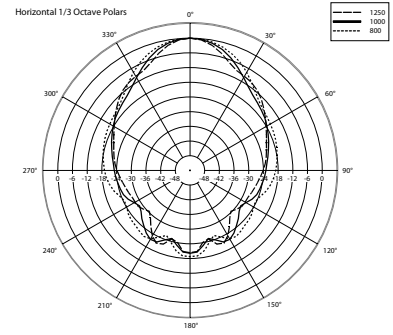

HD 6045EN

LONG-THROW FIBERGLASS HORN SPEAKER

ACOUSTIC MEASUREMENTS

HD 6045EN

LONG-THROW FIBERGLASS HORN SPEAKER

ACOUSTIC MEASUREMENTS

HORIZONTAL 1/3 POLAR PLOT

VERTICAL 1/3 POLAR PLOT