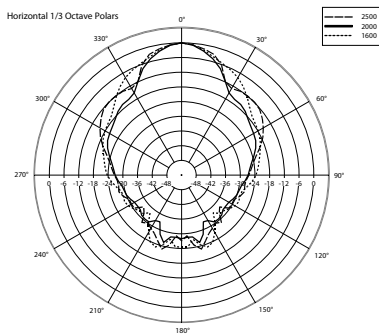

HD 6045EN

LONG-THROW FIBERGLASS HORN SPEAKER

ACOUSTIC MEASUREMENTS

HD 6045EN

LONG-THROW FIBERGLASS HORN SPEAKER

ACOUSTIC MEASUREMENTS

HORIZONTAL 1/3 POLAR PLOT

VERTICAL 1/3 POLAR PLOT