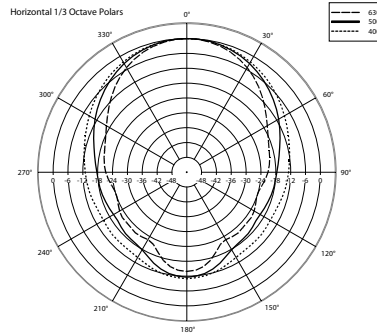

HD 6045EN

LONG-THROW FIBERGLASS HORN SPEAKER

ACOUSTIC MEASUREMENTS

HD 6045EN

LONG-THROW FIBERGLASS HORN SPEAKER

ACOUSTIC MEASUREMENTS

HORIZONTAL 1/3 POLAR PLOT

VERTICAL 1/3 POLAR PLOT