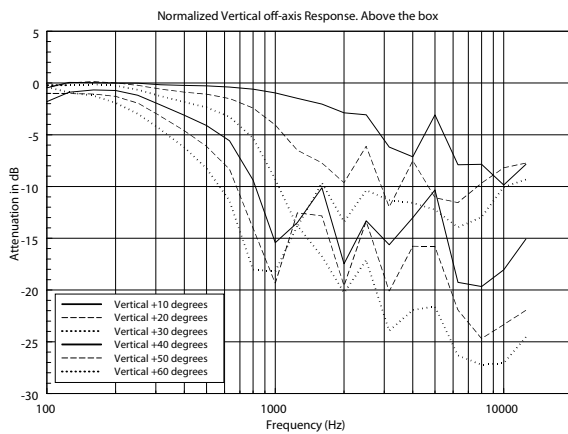

HD 6045EN

LONG-THROW FIBERGLASS HORN SPEAKER

ACOUSTIC MEASUREMENTS

HD 6045EN

LONG-THROW FIBERGLASS HORN SPEAKER

ACOUSTIC MEASUREMENTS

HORIZONTAL 1/3 POLAR PLOT

VERTICAL 1/3 POLAR PLOT