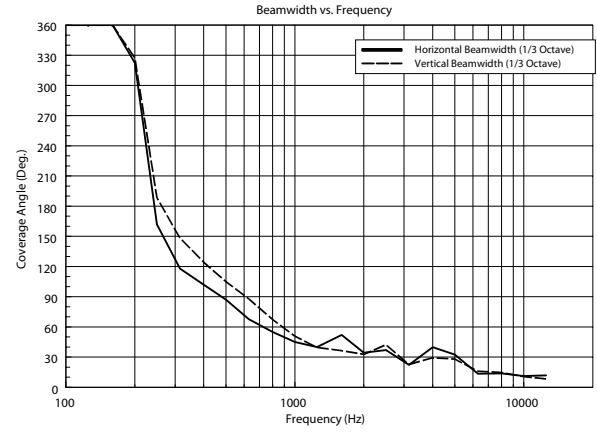

HD 6045EN

LONG-THROW FIBERGLASS HORN SPEAKER

ACOUSTIC MEASUREMENTS

HD 6045EN

LONG-THROW FIBERGLASS HORN SPEAKER

ACOUSTIC MEASUREMENTS

HORIZONTAL 1/3 POLAR PLOT

VERTICAL 1/3 POLAR PLOT