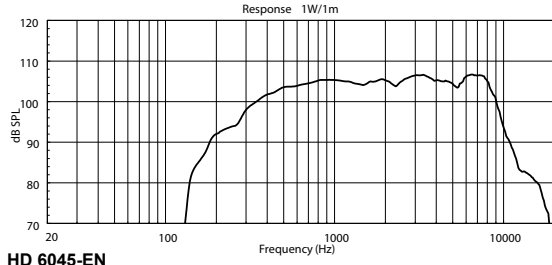

HD 6045EN

LONG-THROW FIBERGLASS HORN SPEAKER

ACOUSTIC MEASUREMENTS

HD 6045EN

LONG-THROW FIBERGLASS HORN SPEAKER

ACOUSTIC MEASUREMENTS

HORIZONTAL 1/3 POLAR PLOT

VERTICAL 1/3 POLAR PLOT