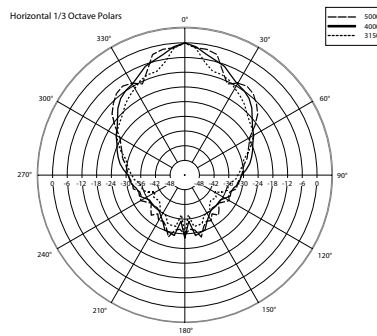

HD 6045EN

LONG-THROW FIBERGLASS HORN SPEAKER

ACOUSTIC MEASUREMENTS

HD 6045EN

LONG-THROW FIBERGLASS HORN SPEAKER

ACOUSTIC MEASUREMENTS

HORIZONTAL 1/3 POLAR PLOT

VERTICAL 1/3 POLAR PLOT