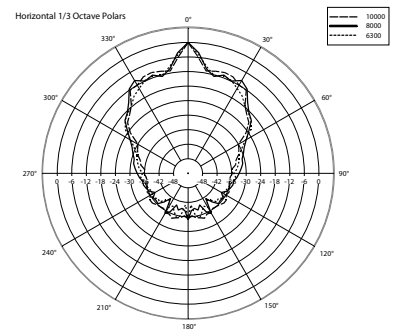

HD 6045EN

LONG-THROW FIBERGLASS HORN SPEAKER

ACOUSTIC MEASUREMENTS

HD 6045EN

LONG-THROW FIBERGLASS HORN SPEAKER

ACOUSTIC MEASUREMENTS

HORIZONTAL 1/3 POLAR PLOT

VERTICAL 1/3 POLAR PLOT