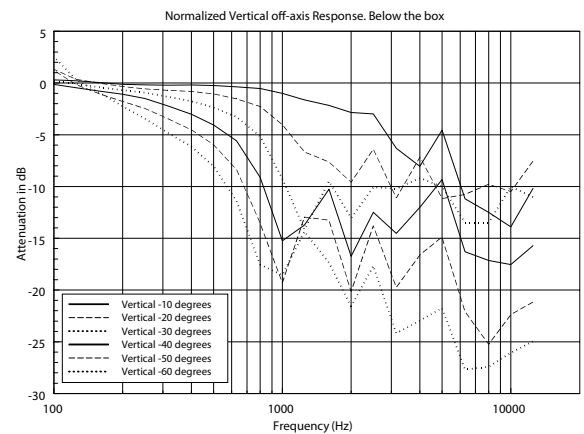

HD 6045EN

LONG-THROW FIBERGLASS HORN SPEAKER

ACOUSTIC MEASUREMENTS

HD 6045EN

LONG-THROW FIBERGLASS HORN SPEAKER

ACOUSTIC MEASUREMENTS

HORIZONTAL 1/3 POLAR PLOT

VERTICAL 1/3 POLAR PLOT