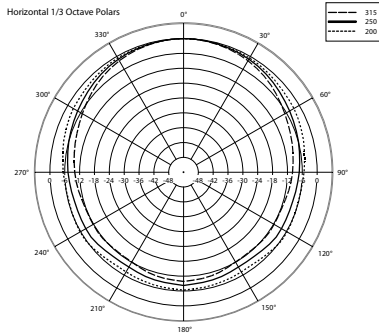

HD 6045EN

LONG-THROW FIBERGLASS HORN SPEAKER

ACOUSTIC MEASUREMENTS

HD 6045EN

LONG-THROW FIBERGLASS HORN SPEAKER

ACOUSTIC MEASUREMENTS

HORIZONTAL 1/3 POLAR PLOT

VERTICAL 1/3 POLAR PLOT