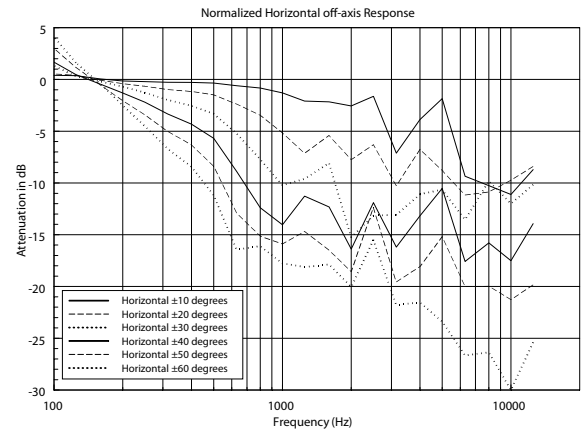

HD 6045EN

LONG-THROW FIBERGLASS HORN SPEAKER

ACOUSTIC MEASUREMENTS

HD 6045EN

LONG-THROW FIBERGLASS HORN SPEAKER

ACOUSTIC MEASUREMENTS

HORIZONTAL 1/3 POLAR PLOT

VERTICAL 1/3 POLAR PLOT