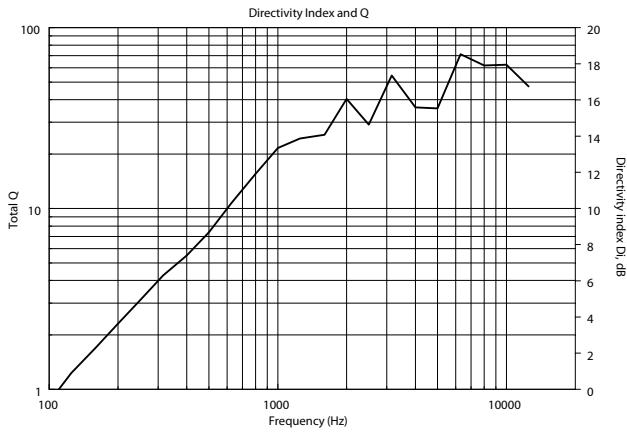

HD 6045EN

LONG-THROW FIBERGLASS HORN SPEAKER

ACOUSTIC MEASUREMENTS

HD 6045EN

LONG-THROW FIBERGLASS HORN SPEAKER

ACOUSTIC MEASUREMENTS

HORIZONTAL 1/3 POLAR PLOT

VERTICAL 1/3 POLAR PLOT