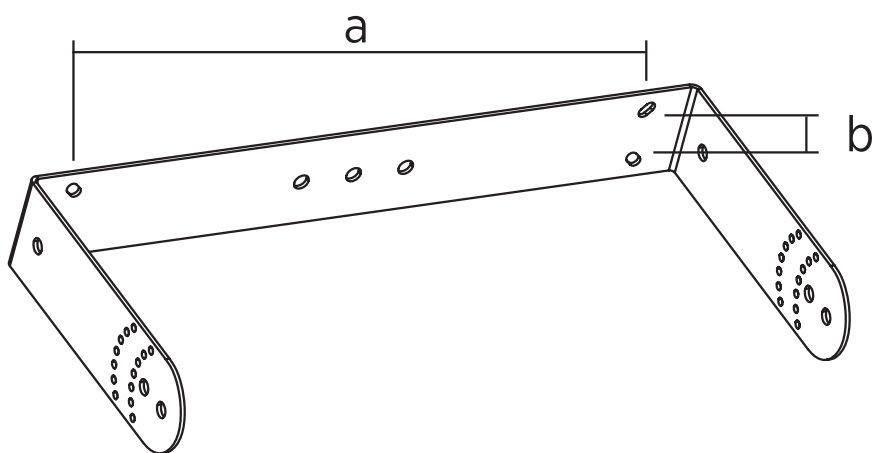

H-BR 2X NC10

PAIR OF HORIZONTAL BRACKETS

DESCRIPTION

Pair of brackets for mounting C3110-96 and C3110-126 speakers on the wall. Adjustable inclination

FEATURES

- Strong steel construction
- Adjustable inclination
- Painted with black, scratch resistant, paint

**TECHNICAL SPECIFICATIONS**

General specifications	Speaker orientation	Horizontal
	Compatible models	C3110-96, C3110-126
Standard compliance	CE marking:	Yes
Physical specifications	Cabinet/Case Material:	Steel
	Color:	Black
Size	Weight:	5.1 kg / 11.24 lbs
Shipping informations	Package Height:	85 mm / 3.35 inches
	Package Width:	540 mm / 21.26 inches
	Package Depth:	260 mm / 10.24 inches
	Package Weight:	5.8 kg / 12.79 lbs

PART NUMBER

- **13360191**

H-BR 2X NC10

EAN 8024530007386

DRAWINGS

	a	b
H-BR 2X NC06	370 mm	45 mm
H-BR 2X NC08	400 mm	45 mm
H-BR 2X NC10	470 mm	45 mm
H-BR 2X NC12	600 mm	45 mm
H-BR 2X NC15	670 mm	45 mm

	a	b
V-BR 2X NC06	190 mm	25 mm
V-BR 2X NC08	220 mm	25 mm
V-BR 2X NC10	270 mm	25 mm
V-BR 2X NC12	330 mm	45 mm
V-BR 2X NC15	400 mm	45 mm