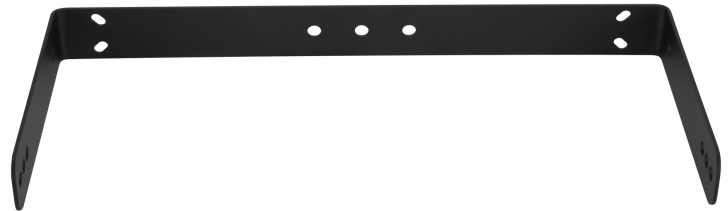

H-BR 2X NC10

PAIR OF HORIZONTAL BRACKETS

DESCRIPTION

Pair of brackets for mounting C3110-96 and C3110-126 speakers on the wall. Adjustable inclination

FEATURES

- Strong steel construction
- Adjustable inclination
- Painted with black, scratch resistant, paint

**TECHNICAL SPECIFICATIONS**

General specifications	Speaker orientation	Horizontal
	Compatible models	C3110-96, C3110-126
Standard compliance	CE marking:	Yes
Physical specifications	Cabinet/Case Material:	Steel
	Color:	Black
Size	Weight:	5.1 kg / 11.24 lbs
Shipping informations	Package Height:	85 mm / 3.35 inches
	Package Width:	540 mm / 21.26 inches
	Package Depth:	260 mm / 10.24 inches
	Package Weight:	5.8 kg / 12.79 lbs

PART NUMBER

- **13360191**

H-BR 2X NC10

EAN 8024530007386

DRAWINGS

	a	b
H-BR 2X NC06	370 mm	45 mm
H-BR 2X NC08	400 mm	45 mm
H-BR 2X NC10	470 mm	45 mm
H-BR 2X NC12	600 mm	45 mm
H-BR 2X NC15	670 mm	45 mm

	a	b
V-BR 2X NC06	190 mm	25 mm
V-BR 2X NC08	220 mm	25 mm
V-BR 2X NC10	270 mm	25 mm
V-BR 2X NC12	330 mm	45 mm
V-BR 2X NC15	400 mm	45 mm