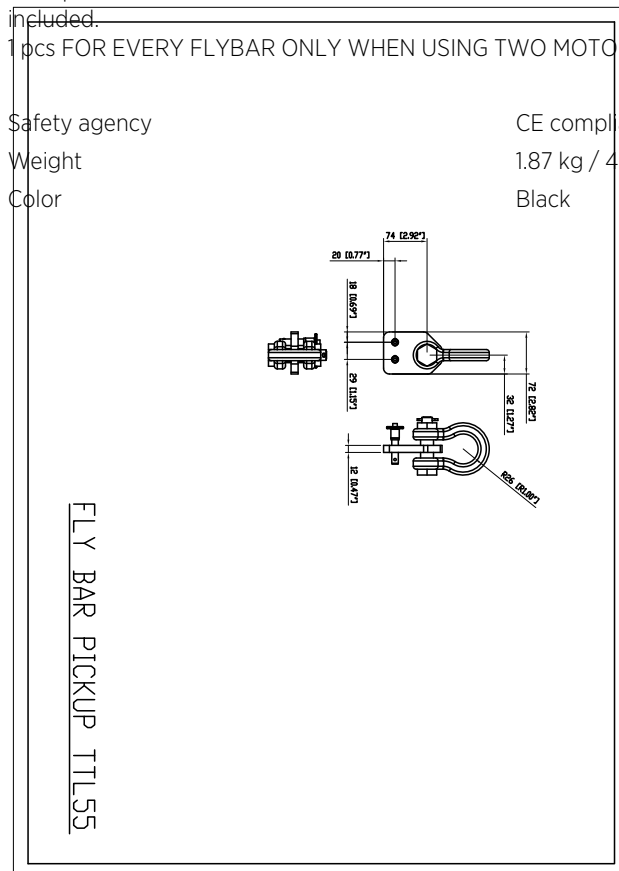

FL-B PK TTL 55

SPARE PICKUP POINT (INCLUDING 2 QUICK LOCK PINS) FOR HDL 50-A 4K

Description

Pickup Tab with Shackle for HDL 50-A. To be added to the flybar when rigging with 2 motors. Pins included.
1 pcs FOR EVERY FLYBAR ONLY WHEN USING TWO MOTORS.

Standard compliance

Safety agency

CE compliant

Size

Weight

1.87 kg / 4.12 lbs

Physical specifications

Color

Black

Line Art 2D

Part Number

13360127 FL-B PK TTL 55

Black

EAN 8024530018207

Technical Specifications

Products are continually improved. All specifications are therefore subject to change without notice.