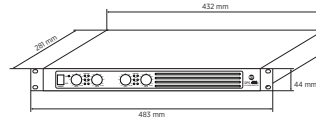

Part Number

12100008	DPS 604X	220-240 V	Black	EAN 8024530014155
12100012	DPS 604X	115 V		EAN 8024530014667

DPS 604X

4 CHANNELS CLASS D POWER AMPLIFIER WITH CROSSOVER

Line Art 2D

TECHNICAL SPECIFICATIONS

Amplifier specifications	Amplifier Class	D
	Output Power	4 x 230 W @ 2 ohm 4 x 150 W @ 4 ohm 4 x 80 W @ 8 ohm
	Frequency Response (-3dB)	20 Hz ÷ 24 Hz
	Crosstalk	<70 dB
Input section	Distortion (THD+N) @ 1 kHz nominal power	<0.1 %
	Total number of inputs	4
	Balanced	4
	Mono	4
Output section	Line inputs	4
	Line connectors	Euroblock
	Power output connectors	Euroblock
Processing	High-pass filter	50 Hz ÷ 250 Hz
	Crossover	50 ÷ 250 Hz
Configuration and control	Configuration	DIP switch
	Number of programs/presets	9
Protections	Cooling	Forced
	Short circuit	Yes
	Thermal	Yes
	DC	Yes
	Fuses	Yes
Power requirement	VHF (Very High Frequencies)	Yes
	Operating voltage	220-240/115 V- 50/60Hz
	Power consumption	800 W
Standard compliance	Safety agency	CE compliant
Physical specifications	Cabinet/Case Material	Metal
	Color	Black,
	Rack mounting	19", 1U

DPS 604X

4 CHANNELS CLASS D POWER AMPLIFIER WITH CROSSOVER

Size	Height	44 mm / 1.73 inches
	Width	483 mm / 19.02 inches
	Depth	281 mm / 11.06 inches
	Weight	4.75 kg / 10.47 lbs