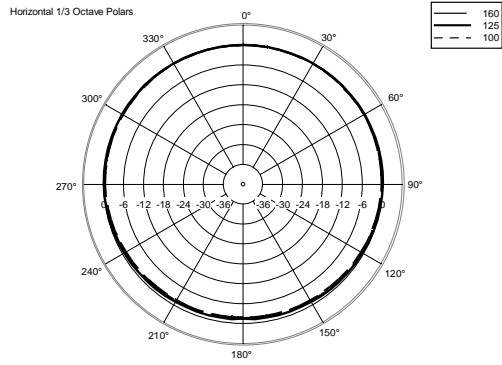

C-MAX 4110

FULL RANGE HIGH POWER NEARFIELD SPEAKER

ACOUSTIC MEASUREMENTS

C-MAX 4110

FULL RANGE HIGH POWER NEARFIELD SPEAKER

ACOUSTIC MEASUREMENTS

C-MAX 4110

FULL RANGE HIGH POWER NEARFIELD SPEAKER

ACOUSTIC MEASUREMENTS