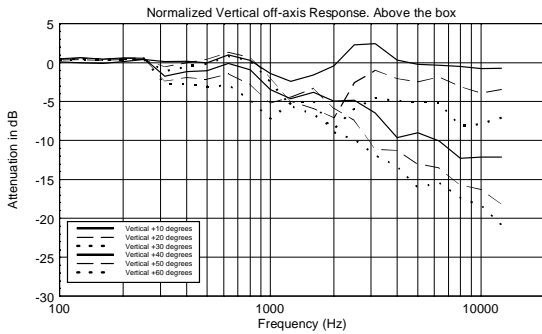

C-MAX 4110

FULL RANGE HIGH POWER NEARFIELD SPEAKER

ACOUSTIC MEASUREMENTS

C-MAX 4110

FULL RANGE HIGH POWER NEARFIELD SPEAKER

ACOUSTIC MEASUREMENTS

C-MAX 4110

FULL RANGE HIGH POWER NEARFIELD SPEAKER

ACOUSTIC MEASUREMENTS