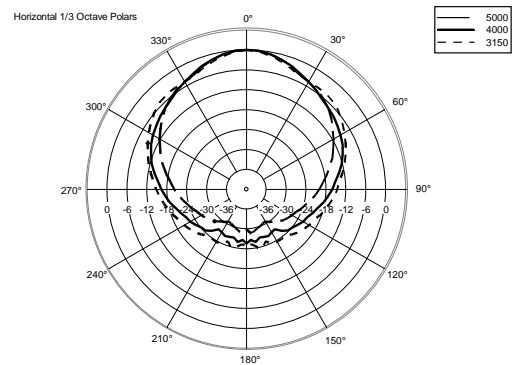

C-MAX 4110

FULL RANGE HIGH POWER NEARFIELD SPEAKER

ACOUSTIC MEASUREMENTS

C-MAX 4110

FULL RANGE HIGH POWER NEARFIELD SPEAKER

ACOUSTIC MEASUREMENTS

C-MAX 4110

FULL RANGE HIGH POWER NEARFIELD SPEAKER

ACOUSTIC MEASUREMENTS