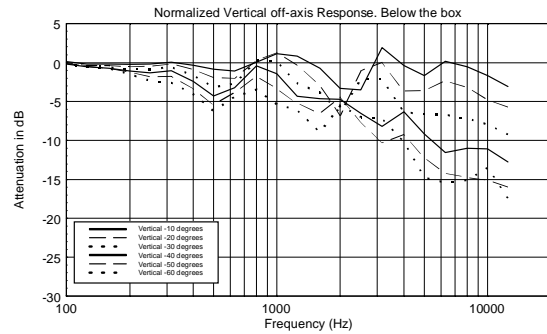

C-MAX 4110

FULL RANGE HIGH POWER NEARFIELD SPEAKER

ACOUSTIC MEASUREMENTS

C-MAX 4110

FULL RANGE HIGH POWER NEARFIELD SPEAKER

ACOUSTIC MEASUREMENTS

C-MAX 4110

FULL RANGE HIGH POWER NEARFIELD SPEAKER

ACOUSTIC MEASUREMENTS