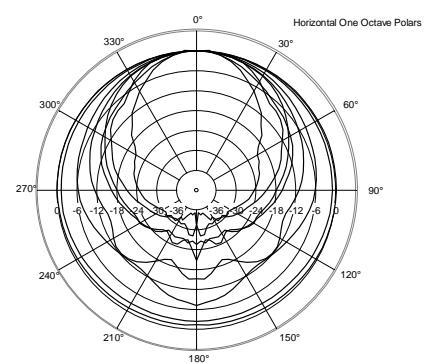

C-MAX 4110

FULL RANGE HIGH POWER NEARFIELD SPEAKER

ACOUSTIC MEASUREMENTS

C-MAX 4110

FULL RANGE HIGH POWER NEARFIELD SPEAKER

ACOUSTIC MEASUREMENTS

C-MAX 4110

FULL RANGE HIGH POWER NEARFIELD SPEAKER

ACOUSTIC MEASUREMENTS