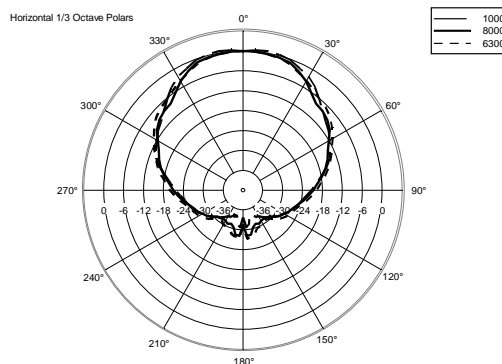

C-MAX 4110

FULL RANGE HIGH POWER NEARFIELD SPEAKER

ACOUSTIC MEASUREMENTS

C-MAX 4110

FULL RANGE HIGH POWER NEARFIELD SPEAKER

ACOUSTIC MEASUREMENTS

C-MAX 4110

FULL RANGE HIGH POWER NEARFIELD SPEAKER

ACOUSTIC MEASUREMENTS