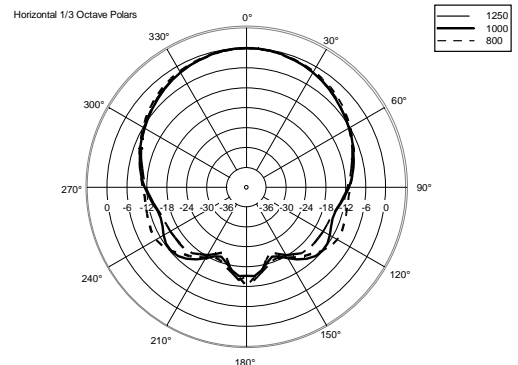

C-MAX 4110

FULL RANGE HIGH POWER NEARFIELD SPEAKER

ACOUSTIC MEASUREMENTS

C-MAX 4110

FULL RANGE HIGH POWER NEARFIELD SPEAKER

ACOUSTIC MEASUREMENTS

C-MAX 4110

FULL RANGE HIGH POWER NEARFIELD SPEAKER

ACOUSTIC MEASUREMENTS