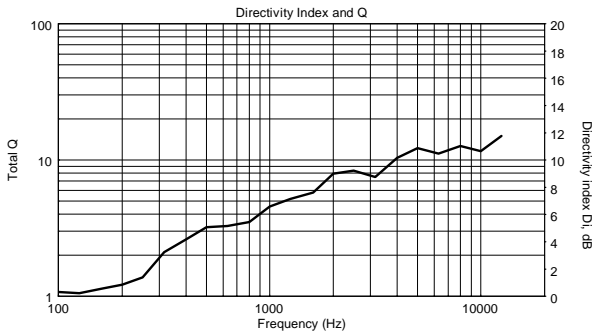

C-MAX 4110

FULL RANGE HIGH POWER NEARFIELD SPEAKER

ACOUSTIC MEASUREMENTS

C-MAX 4110

FULL RANGE HIGH POWER NEARFIELD SPEAKER

ACOUSTIC MEASUREMENTS

C-MAX 4110

FULL RANGE HIGH POWER NEARFIELD SPEAKER

ACOUSTIC MEASUREMENTS