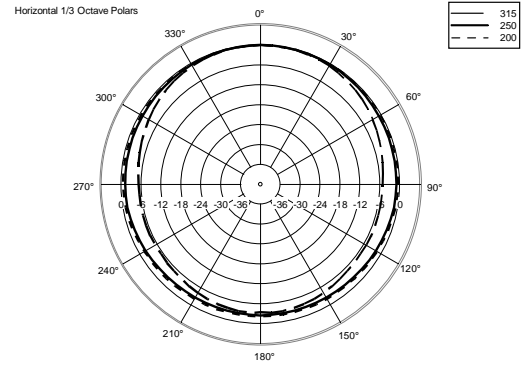

C-MAX 4110

FULL RANGE HIGH POWER NEARFIELD SPEAKER

ACOUSTIC MEASUREMENTS

C-MAX 4110

FULL RANGE HIGH POWER NEARFIELD SPEAKER

ACOUSTIC MEASUREMENTS

C-MAX 4110

FULL RANGE HIGH POWER NEARFIELD SPEAKER

ACOUSTIC MEASUREMENTS