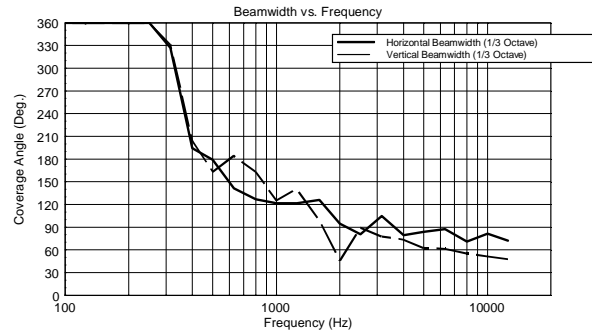

C-MAX 4110

FULL RANGE HIGH POWER NEARFIELD SPEAKER

ACOUSTIC MEASUREMENTS

C-MAX 4110

FULL RANGE HIGH POWER NEARFIELD SPEAKER

ACOUSTIC MEASUREMENTS

C-MAX 4110

FULL RANGE HIGH POWER NEARFIELD SPEAKER

ACOUSTIC MEASUREMENTS