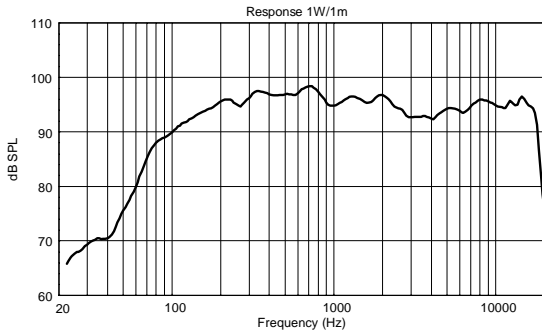

C-MAX 4110

FULL RANGE HIGH POWER NEARFIELD SPEAKER

ACOUSTIC MEASUREMENTS

C-MAX 4110

FULL RANGE HIGH POWER NEARFIELD SPEAKER

ACOUSTIC MEASUREMENTS

C-MAX 4110

FULL RANGE HIGH POWER NEARFIELD SPEAKER

ACOUSTIC MEASUREMENTS