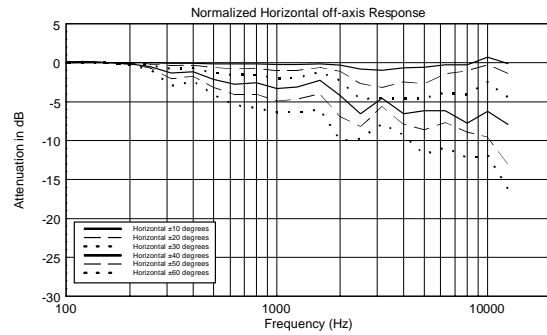

C-MAX 4110

FULL RANGE HIGH POWER NEARFIELD SPEAKER

ACOUSTIC MEASUREMENTS

C-MAX 4110

FULL RANGE HIGH POWER NEARFIELD SPEAKER

ACOUSTIC MEASUREMENTS

C-MAX 4110

FULL RANGE HIGH POWER NEARFIELD SPEAKER

ACOUSTIC MEASUREMENTS