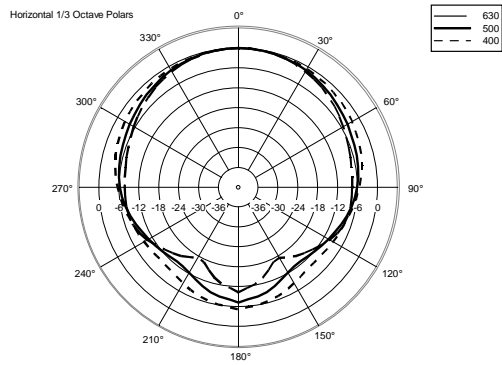

C-MAX 4110

FULL RANGE HIGH POWER NEARFIELD SPEAKER

ACOUSTIC MEASUREMENTS

C-MAX 4110

FULL RANGE HIGH POWER NEARFIELD SPEAKER

ACOUSTIC MEASUREMENTS

C-MAX 4110

FULL RANGE HIGH POWER NEARFIELD SPEAKER

ACOUSTIC MEASUREMENTS