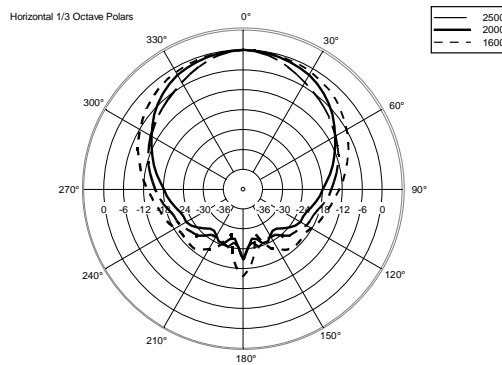

C-MAX 4110

FULL RANGE HIGH POWER NEARFIELD SPEAKER

ACOUSTIC MEASUREMENTS

C-MAX 4110

FULL RANGE HIGH POWER NEARFIELD SPEAKER

ACOUSTIC MEASUREMENTS

C-MAX 4110

FULL RANGE HIGH POWER NEARFIELD SPEAKER

ACOUSTIC MEASUREMENTS