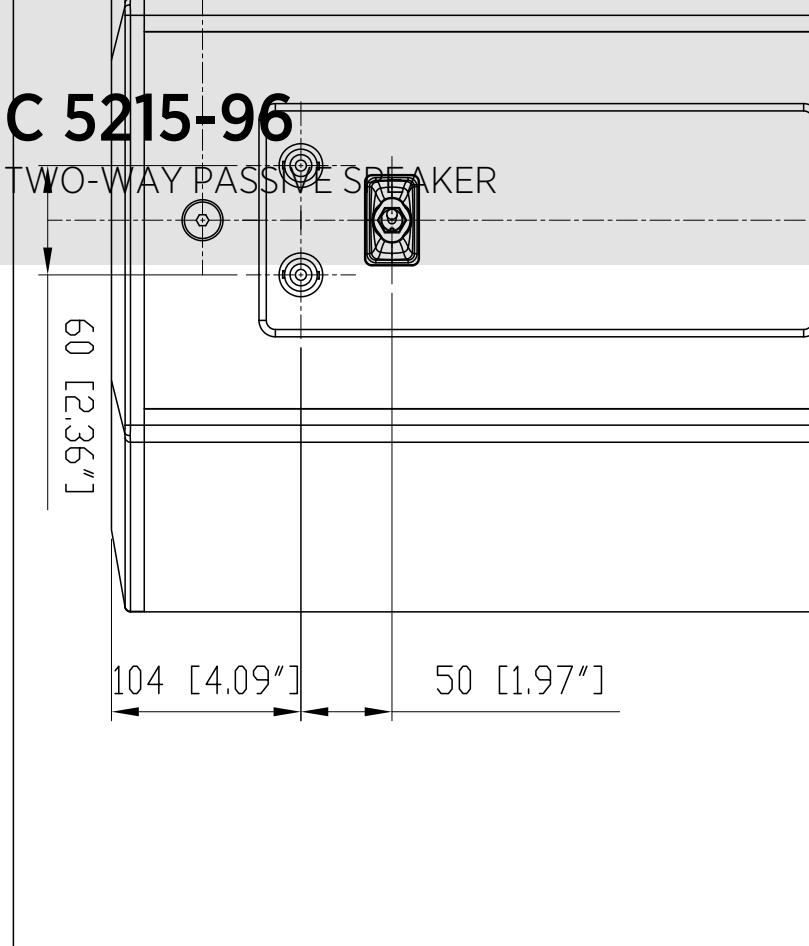

Features

- › 90° x 60° CMD (Coverage Matching Design) constant directivity horn
- › 1.4" compression driver with 2.5" diaphragm assembly
- › 15" woofer with 3" voice coil
- › Dual-function design: built in passive crossover or external bi-amp
- › Rotatable Horn System for horizontal cabinet mounting applications
- › HF driver AMCDP (Active Mosfet Compression Driver Protection)
- › LICC (Low Impedance Compensated Crossover) network
- › 14 Suspension points (M10)
- › 35 mm standard internal pole mount

Part Number

13000311 C 5215-96

8ohm

Black

EAN 8024530009298

C 5215-96

TWO-WAY PASSIVE SPEAKER

Line Art 2D

TECHNICAL SPECIFICATIONS

Acoustical specifications	Frequency Response (-10dB)	48 Hz ÷ 20000 Hz
	Max SPL @ 1m	133 dB
	Horizontal coverage angle	90°
	Vertical coverage angle	60°
	Directivity index Q	12
	System Sensitivity	100 dB
Power section	Amplification	Full Range
	Nominal Impedance	8 ohm
	Power Handling	500 W
	Peak Power Handling	2000 W PEAK
	Protections	Dynamic active mosfet
	Crossover Frequencies	1200 Hz
	Recommended Amplifiers	QPS 10K, QPS 6.0K, IPS 5.0K, IPS 2.5K, IPS 1.5K
Transducers	Compression Driver	1.4", 2.5" v.c
	Woofer	15", 3.0" v.c
Input/Output section	Input connectors	Speakon® NL4
	Output connectors	Speakon® NL4
Standard compliance	Safety agency	CE compliant
Physical specifications	Cabinet/Case Material	Baltic birch plywood
	Hardware	14 x M10, multiplates (top and bottom)
	Pole mount/Cap	M20 thread
	Grille	Steel with robust double mesh polyester clothing
	Color	Black
Size	Height	695 mm / 27.36 inches
	Width	430 mm / 16.93 inches
	Depth	460 mm / 18.11 inches
	Weight	35 kg / 77.16 lbs