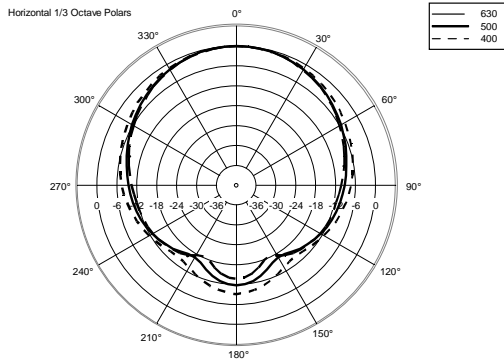

ART 735-A MK4

ACTIVE TWO-WAY SPEAKER

ACOUSTIC MEASUREMENTS

ART 735-A MK4

ACTIVE TWO-WAY SPEAKER

ACOUSTIC MEASUREMENTS

ART 735-A MK4

ACTIVE TWO-WAY SPEAKER

ACOUSTIC MEASUREMENTS