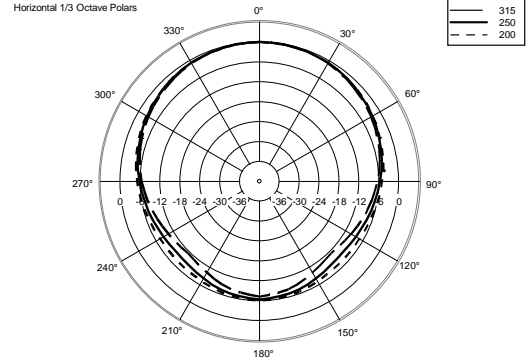

ART 735-A MK4

ACTIVE TWO-WAY SPEAKER

ACOUSTIC MEASUREMENTS

ART 735-A MK4

ACTIVE TWO-WAY SPEAKER

ACOUSTIC MEASUREMENTS

ART 735-A MK4

ACTIVE TWO-WAY SPEAKER

ACOUSTIC MEASUREMENTS