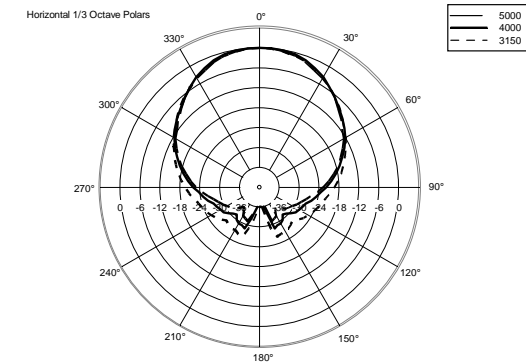

ART 735-A MK4

ACTIVE TWO-WAY SPEAKER

ACOUSTIC MEASUREMENTS

ART 735-A MK4

ACTIVE TWO-WAY SPEAKER

ACOUSTIC MEASUREMENTS

ART 735-A MK4

ACTIVE TWO-WAY SPEAKER

ACOUSTIC MEASUREMENTS