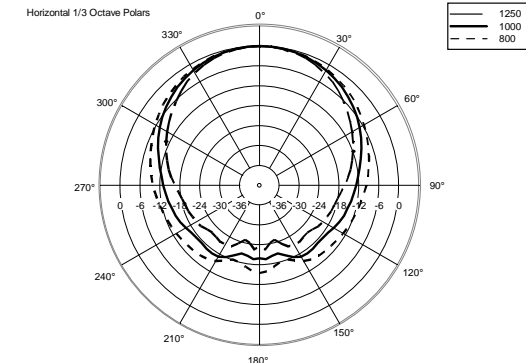

ART 735-A MK4

ACTIVE TWO-WAY SPEAKER

ACOUSTIC MEASUREMENTS

ART 735-A MK4

ACTIVE TWO-WAY SPEAKER

ACOUSTIC MEASUREMENTS

ART 735-A MK4

ACTIVE TWO-WAY SPEAKER

ACOUSTIC MEASUREMENTS