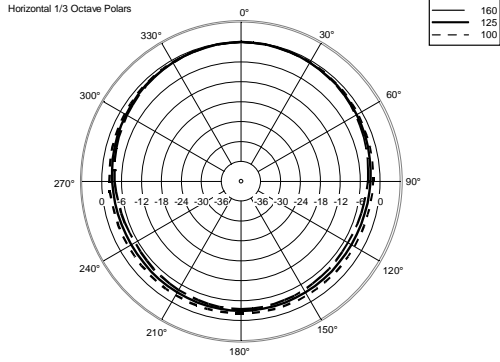

ART 715-A MK5

ACTIVE TWO-WAY SPEAKER

ACOUSTIC MEASUREMENTS

ART 715-A MK5

ACTIVE TWO-WAY SPEAKER

ACOUSTIC MEASUREMENTS

ART 715-A MK5

ACTIVE TWO-WAY SPEAKER

ACOUSTIC MEASUREMENTS