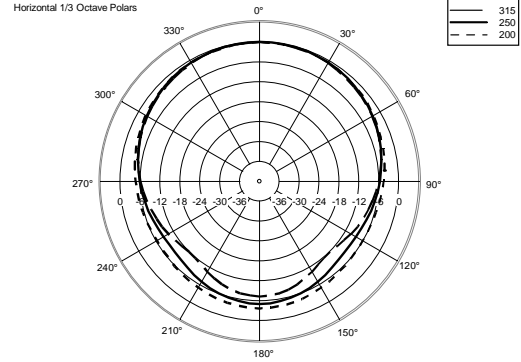

ART 715-A MK5

ACTIVE TWO-WAY SPEAKER

ACOUSTIC MEASUREMENTS

ART 715-A MK5

ACTIVE TWO-WAY SPEAKER

ACOUSTIC MEASUREMENTS

ART 715-A MK5

ACTIVE TWO-WAY SPEAKER

ACOUSTIC MEASUREMENTS