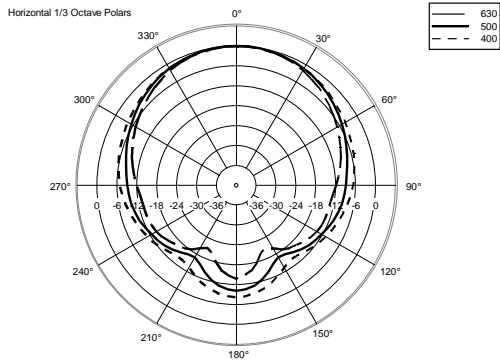

ART 715-A MK5

ACTIVE TWO-WAY SPEAKER

ACOUSTIC MEASUREMENTS

ART 715-A MK5

ACTIVE TWO-WAY SPEAKER

ACOUSTIC MEASUREMENTS

ART 715-A MK5

ACTIVE TWO-WAY SPEAKER

ACOUSTIC MEASUREMENTS