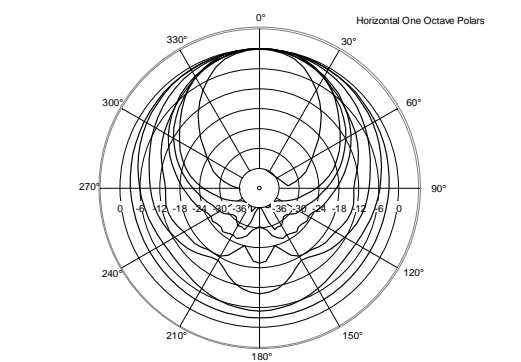

ART 715-A MK5

ACTIVE TWO-WAY SPEAKER

ACOUSTIC MEASUREMENTS

ART 715-A MK5

ACTIVE TWO-WAY SPEAKER

ACOUSTIC MEASUREMENTS

ART 715-A MK5

ACTIVE TWO-WAY SPEAKER

ACOUSTIC MEASUREMENTS