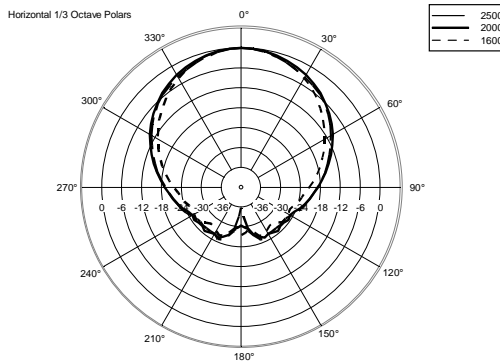

ART 715-A MK5

ACTIVE TWO-WAY SPEAKER

ACOUSTIC MEASUREMENTS

ART 715-A MK5

ACTIVE TWO-WAY SPEAKER

ACOUSTIC MEASUREMENTS

ART 715-A MK5

ACTIVE TWO-WAY SPEAKER

ACOUSTIC MEASUREMENTS