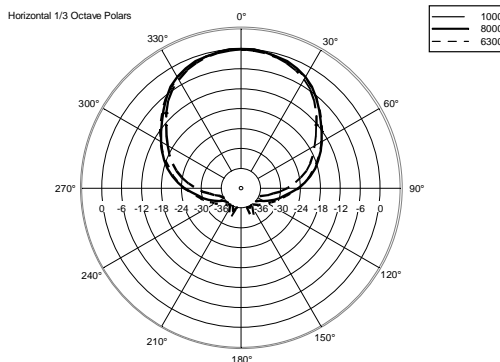

ART 715-A MK5

ACTIVE TWO-WAY SPEAKER

ACOUSTIC MEASUREMENTS

ART 715-A MK5

ACTIVE TWO-WAY SPEAKER

ACOUSTIC MEASUREMENTS

ART 715-A MK5

ACTIVE TWO-WAY SPEAKER

ACOUSTIC MEASUREMENTS