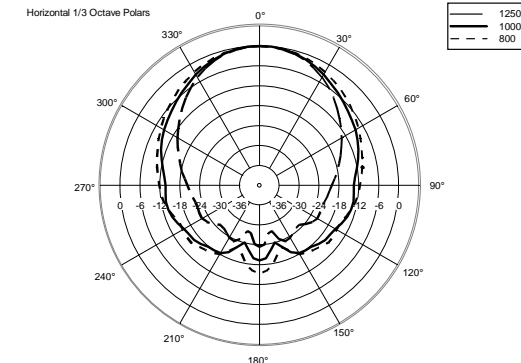

ART 715-A MK5

ACTIVE TWO-WAY SPEAKER

ACOUSTIC MEASUREMENTS

ART 715-A MK5

ACTIVE TWO-WAY SPEAKER

ACOUSTIC MEASUREMENTS

ART 715-A MK5

ACTIVE TWO-WAY SPEAKER

ACOUSTIC MEASUREMENTS