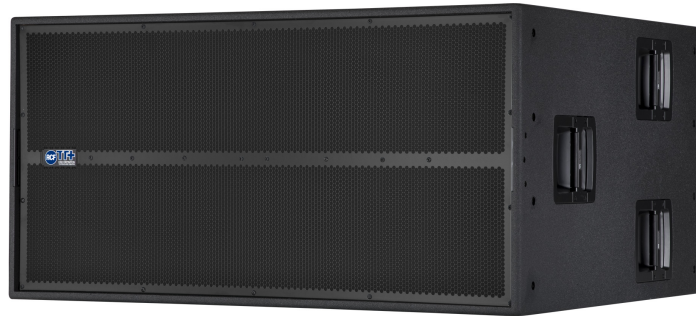

# TTS 56-A

ACTIVE HIGH POWER SUBWOOFER

**Description** The TTS56-A is a high power, high output active subwoofer system that sets a new standard in the touring sound reinforcement. The new 21" neodymium design represents the result of many years dedicated in pioneering new solutions for the transducers technology. The integration of the 6800 W, two channel digital amplification and the advanced digital processing set a new standard for distortion, noise and thermal efficiency.

- Features**
- › 2 x 3400 W digital amplifiers
  - › 2 x 21" high power neodymium woofers
  - › 96 kHz, 32 bit DSP processing
  - › Remote monitoring and control
  - › Time delay alignment
  - › Cardioid preset for groups
  - › Tour grade cabinet
  - › RDNet on board
  - › Maximum output per size on market