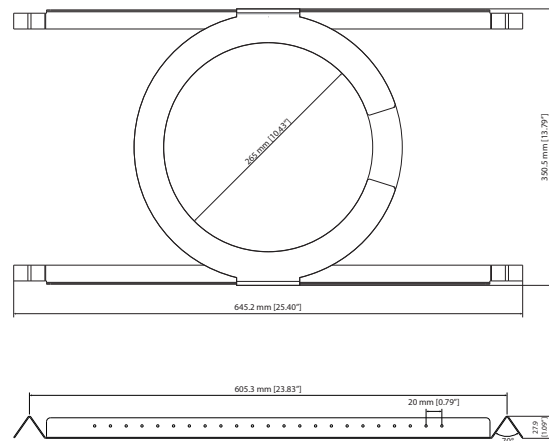

TILE BRIDGE 4X CMR

TILE BRIDGE FOR CMR SPEAKERS

Description Set of 4 tile bridge accessories for CMR 60T and CMR 50T installation in standard false ceiling structures.

Standard compliance Safety agency CE compliant
Size Weight 4.29 kg / 9.46 lbs

Line Art 2D

DRAWINGS

Part Number 13360489 TILE BRIDGE 4X CMR

EAN 8024530019389

Technical Specifications

Products are continually improved. All specifications are therefore subject to change without notice.