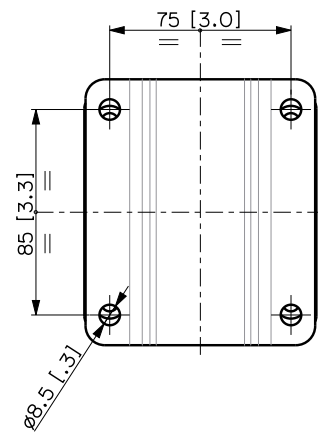

VISTA 3D / 3D VIEW

	WALL MOUNT BRACKET SWM-BR COMPACT M	REV. D