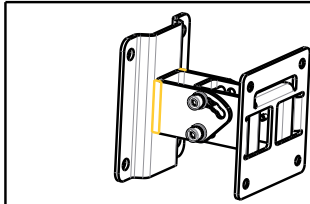

VISTA 3D / 3D VIEW

	WALL MOUNT BRACKET SWM-BR COMPACT M	REV. D