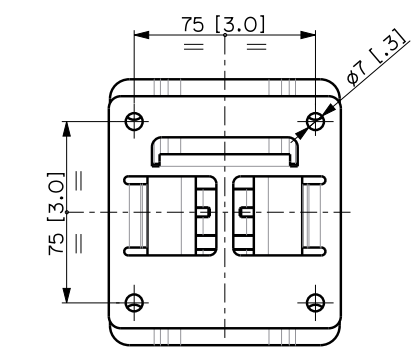

VISTA 3D / 3D VIEW

	WALL MOUNT BRACKET SWM-BR COMPACT M	REV. D