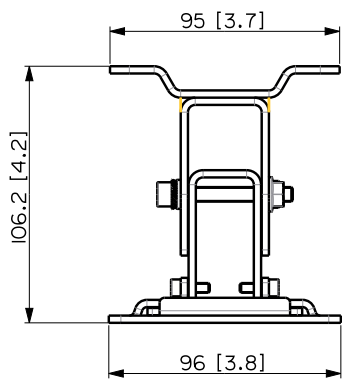

### DESCRIPTION

Swivel bracket for COMPACT M 05, M 06 and M 08 speakers wall mounting.

It allows both horizontal and vertical installation, with fixed tilt angles 0°, 15°, 30° and 45°.

### FEATURES

- COMPACT M SERIES approved original accessory
- 0° to 45° tilt, with fixed angles
- Steel construction
- Painted with scratch resistant paint, black RAL 9005 and white RAL 9003

**TECHNICAL SPECIFICATIONS**

<b>General specifications</b>	Speaker orientation:	Horizontal or vertical
	Compatible models:	COMPACT M 05 COMPACT M 06 COMPACT M 08
	Number of brackets:	1
	Tilt angles:	0° - 15° - 30° - 45°
<b>Physical specifications</b>	Cabinet/Case Material:	Steel
	Color:	Black - RAL 9005, White - RAL 9003
<b>Size</b>	Height:	110 mm / 4.33 inches
	Width:	96 mm / 3.78 inches
	Depth:	107 mm / 4.21 inches
<b>Shipping informations</b>	Package Height:	120 mm / 4.72 inches
	Package Width:	160 mm / 6.3 inches
	Package Depth:	120 mm / 4.72 inches
	Package Weight:	0.83 kg / 1.83 lbs

**PART NUMBER**

- **13360468**
  - SWM-BR COMPACT M W
  - White - RAL 9003
  - EAN 8024530018863
- **13360449**
  - SWM-BR COMPACT M
  - Black - RAL 9005
  - EAN 8024530017842

VISTA 3D / 3D VIEW

	WALL MOUNT BRACKET SWM-BR COMPACT M	REV. D
--	-------------------------------------	-----------