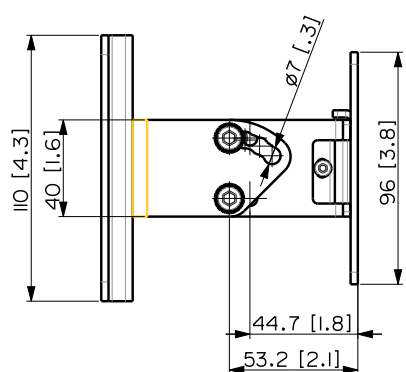

VISTA 3D / 3D VIEW

	WALL MOUNT BRACKET SWM-BR COMPACT M	REV. D