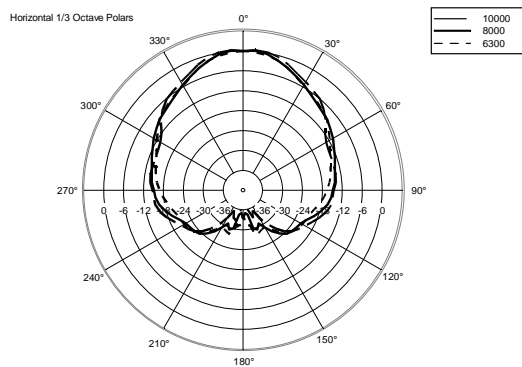

M 601

TWO-WAY PASSIVE SPEAKER

ACOUSTIC MEASUREMENTS

M 601

TWO-WAY PASSIVE SPEAKER

ACOUSTIC MEASUREMENTS

M 601

TWO-WAY PASSIVE SPEAKER

ACOUSTIC MEASUREMENTS