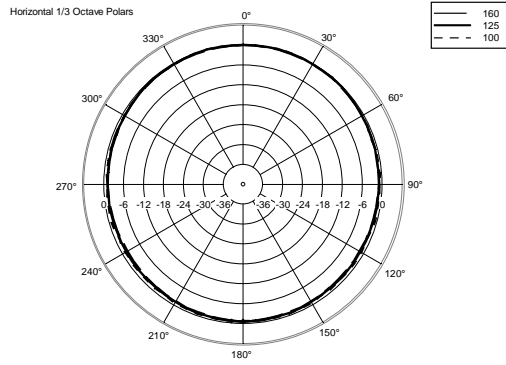

M 601

TWO-WAY PASSIVE SPEAKER

ACOUSTIC MEASUREMENTS

M 601

TWO-WAY PASSIVE SPEAKER

ACOUSTIC MEASUREMENTS

M 601

TWO-WAY PASSIVE SPEAKER

ACOUSTIC MEASUREMENTS