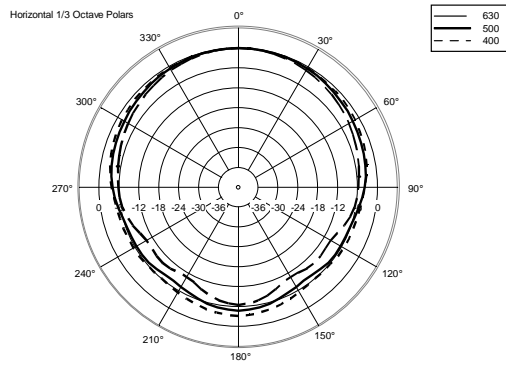

M 601

TWO-WAY PASSIVE SPEAKER

ACOUSTIC MEASUREMENTS

M 601

TWO-WAY PASSIVE SPEAKER

ACOUSTIC MEASUREMENTS

M 601

TWO-WAY PASSIVE SPEAKER

ACOUSTIC MEASUREMENTS