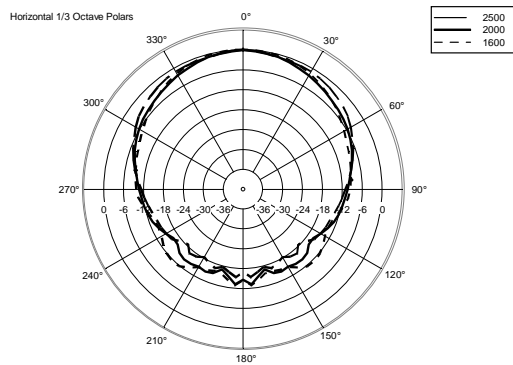

M 601

TWO-WAY PASSIVE SPEAKER

ACOUSTIC MEASUREMENTS

M 601

TWO-WAY PASSIVE SPEAKER

ACOUSTIC MEASUREMENTS

M 601

TWO-WAY PASSIVE SPEAKER

ACOUSTIC MEASUREMENTS