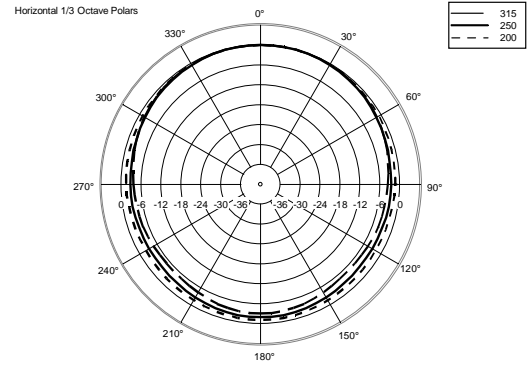

M 601

TWO-WAY PASSIVE SPEAKER

ACOUSTIC MEASUREMENTS

M 601

TWO-WAY PASSIVE SPEAKER

ACOUSTIC MEASUREMENTS

M 601

TWO-WAY PASSIVE SPEAKER

ACOUSTIC MEASUREMENTS