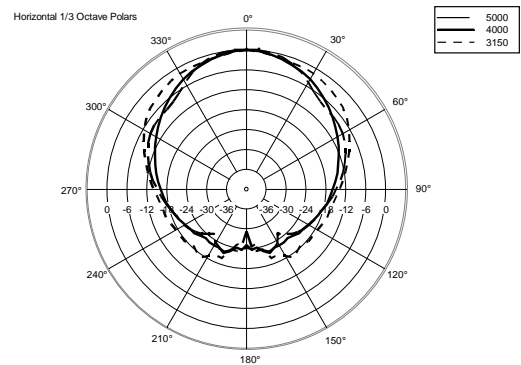

M 601

TWO-WAY PASSIVE SPEAKER

ACOUSTIC MEASUREMENTS

M 601

TWO-WAY PASSIVE SPEAKER

ACOUSTIC MEASUREMENTS

M 601

TWO-WAY PASSIVE SPEAKER

ACOUSTIC MEASUREMENTS