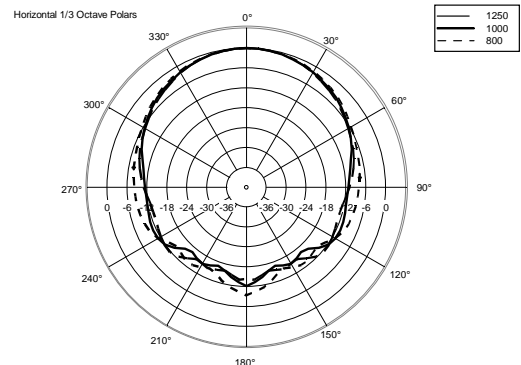

M 601

TWO-WAY PASSIVE SPEAKER

ACOUSTIC MEASUREMENTS

M 601

TWO-WAY PASSIVE SPEAKER

ACOUSTIC MEASUREMENTS

M 601

TWO-WAY PASSIVE SPEAKER

ACOUSTIC MEASUREMENTS