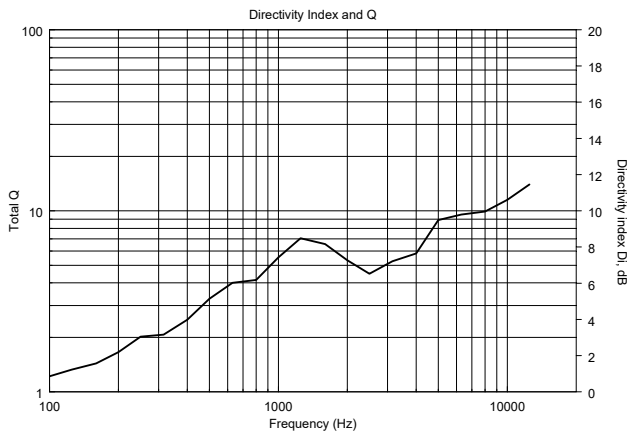

M 1001

TWO-WAY PASSIVE SPEAKER

ACOUSTIC MEASUREMENTS

M 1001

TWO-WAY PASSIVE SPEAKER

ACOUSTIC MEASUREMENTS