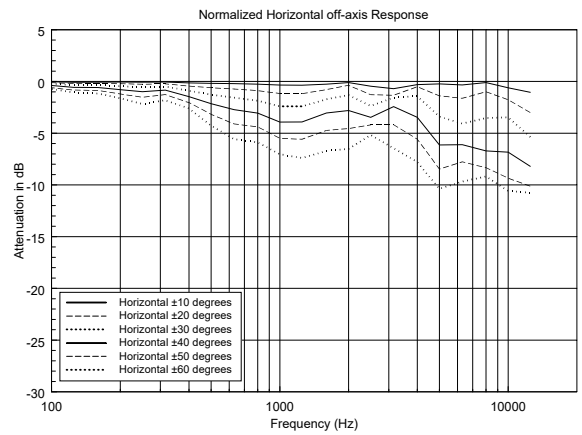

M 1001

TWO-WAY PASSIVE SPEAKER

ACOUSTIC MEASUREMENTS

M 1001

TWO-WAY PASSIVE SPEAKER

ACOUSTIC MEASUREMENTS