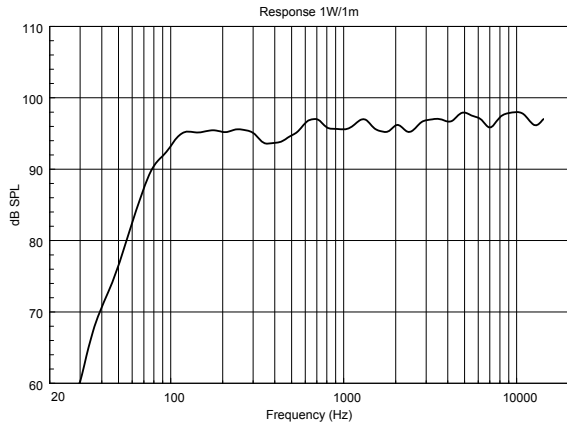

M 1001

TWO-WAY PASSIVE SPEAKER

ACOUSTIC MEASUREMENTS

M 1001

TWO-WAY PASSIVE SPEAKER

ACOUSTIC MEASUREMENTS