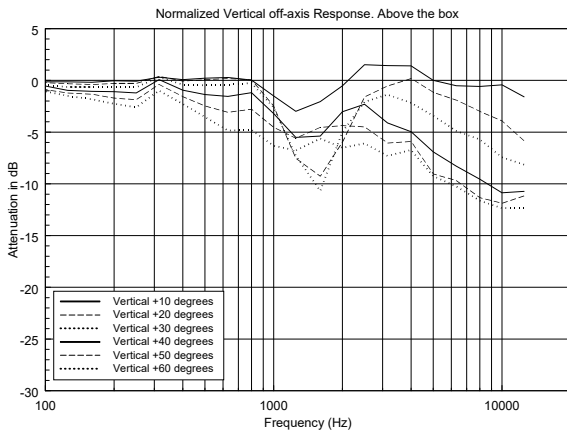

M 1001

TWO-WAY PASSIVE SPEAKER

ACOUSTIC MEASUREMENTS

M 1001

TWO-WAY PASSIVE SPEAKER

ACOUSTIC MEASUREMENTS