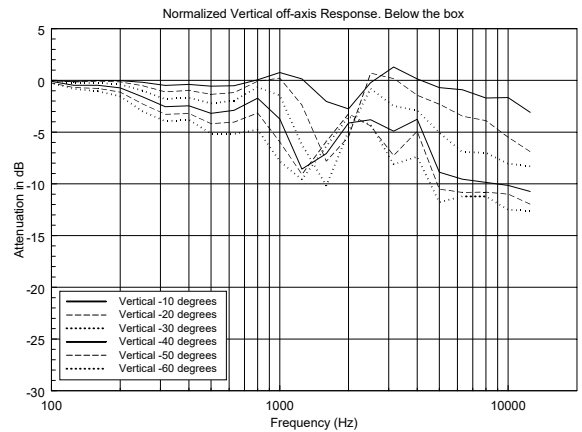

M 1001

TWO-WAY PASSIVE SPEAKER

ACOUSTIC MEASUREMENTS

M 1001

TWO-WAY PASSIVE SPEAKER

ACOUSTIC MEASUREMENTS