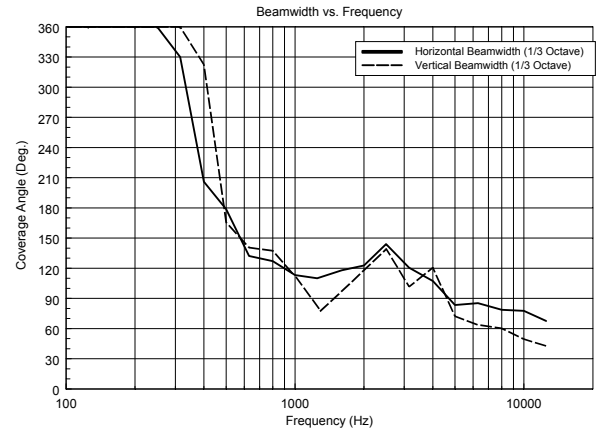

M 1001

TWO-WAY PASSIVE SPEAKER

ACOUSTIC MEASUREMENTS

M 1001

TWO-WAY PASSIVE SPEAKER

ACOUSTIC MEASUREMENTS