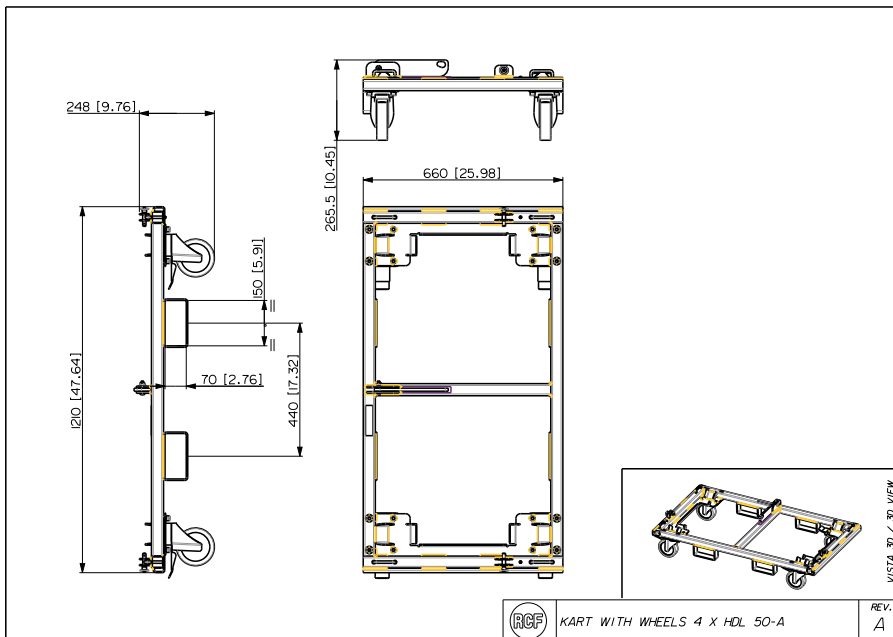

KRT-WH 4X HDL 50

KART WITH WHEELS

Description

The heavy-duty RCF KART can safely transport up to 4 cabinets. 4 wheels included.

Standard compliance

Safety agency

CE compliant

Size

Weight

38 kg / 83.78 lbs

Physical specifications

Color

Black

Line Art 2D

Part Number

13360336 KRT-WH 4X HDL 50

Black

EAN 8024530013271

Technical Specifications

RCF products are continually improved. All specifications are therefore subject to change without notice.