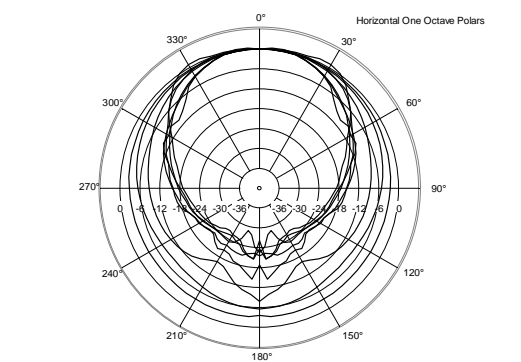

HD 15-A

ACTIVE TWO-WAY SPEAKER

ACOUSTIC MEASUREMENTS

HD 15-A

ACTIVE TWO-WAY SPEAKER

ACOUSTIC MEASUREMENTS

HD 15-A

ACTIVE TWO-WAY SPEAKER

ACOUSTIC MEASUREMENTS