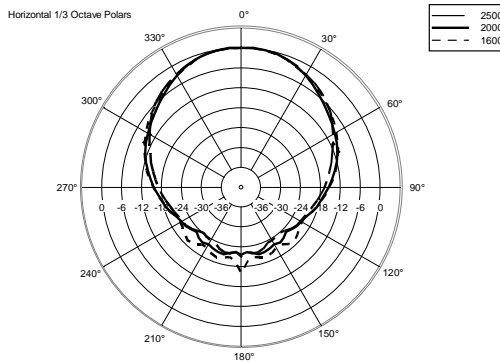

HD 15-A

ACTIVE TWO-WAY SPEAKER

ACOUSTIC MEASUREMENTS

HD 15-A

ACTIVE TWO-WAY SPEAKER

ACOUSTIC MEASUREMENTS

HD 15-A

ACTIVE TWO-WAY SPEAKER

ACOUSTIC MEASUREMENTS