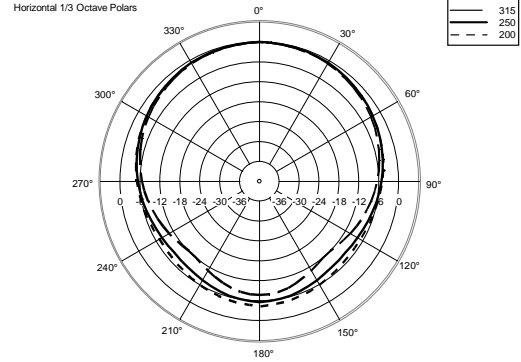

HD 15-A

ACTIVE TWO-WAY SPEAKER

ACOUSTIC MEASUREMENTS

HD 15-A

ACTIVE TWO-WAY SPEAKER

ACOUSTIC MEASUREMENTS

HD 15-A

ACTIVE TWO-WAY SPEAKER

ACOUSTIC MEASUREMENTS