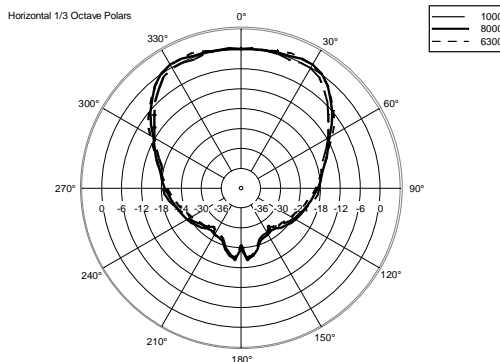

HD 15-A

ACTIVE TWO-WAY SPEAKER

ACOUSTIC MEASUREMENTS

HD 15-A

ACTIVE TWO-WAY SPEAKER

ACOUSTIC MEASUREMENTS

HD 15-A

ACTIVE TWO-WAY SPEAKER

ACOUSTIC MEASUREMENTS