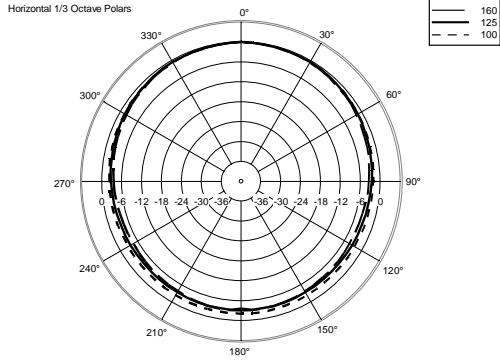

HD 15-A

ACTIVE TWO-WAY SPEAKER

ACOUSTIC MEASUREMENTS

HD 15-A

ACTIVE TWO-WAY SPEAKER

ACOUSTIC MEASUREMENTS

HD 15-A

ACTIVE TWO-WAY SPEAKER

ACOUSTIC MEASUREMENTS