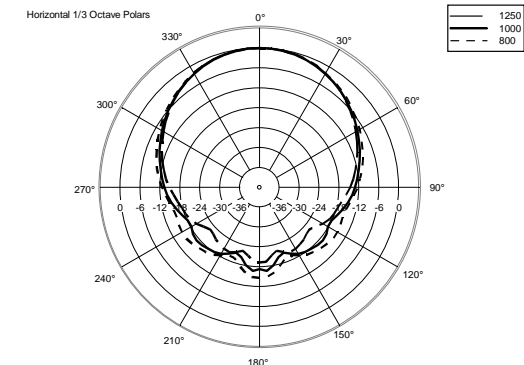

HD 12-A MK5

ACTIVE TWO-WAY SPEAKER

ACOUSTIC MEASUREMENTS

HD 12-A MK5

ACTIVE TWO-WAY SPEAKER

ACOUSTIC MEASUREMENTS

HD 12-A MK5

ACTIVE TWO-WAY SPEAKER

ACOUSTIC MEASUREMENTS