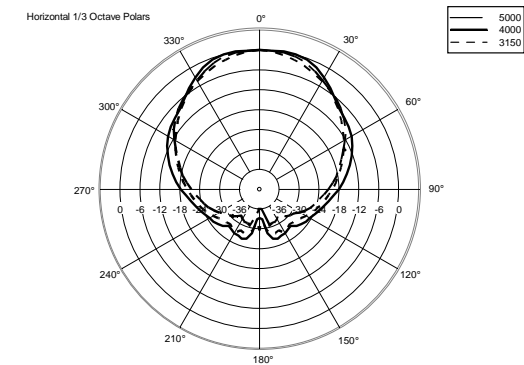

HD 12-A MK5

ACTIVE TWO-WAY SPEAKER

ACOUSTIC MEASUREMENTS

HD 12-A MK5

ACTIVE TWO-WAY SPEAKER

ACOUSTIC MEASUREMENTS

HD 12-A MK5

ACTIVE TWO-WAY SPEAKER

ACOUSTIC MEASUREMENTS