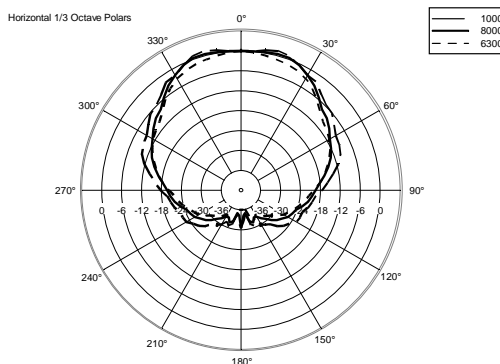

HD 12-A MK5

ACTIVE TWO-WAY SPEAKER

ACOUSTIC MEASUREMENTS

HD 12-A MK5

ACTIVE TWO-WAY SPEAKER

ACOUSTIC MEASUREMENTS

HD 12-A MK5

ACTIVE TWO-WAY SPEAKER

ACOUSTIC MEASUREMENTS