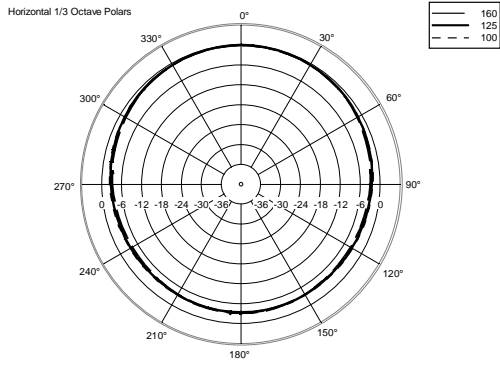

HD 12-A MK5

ACTIVE TWO-WAY SPEAKER

ACOUSTIC MEASUREMENTS

HD 12-A MK5

ACTIVE TWO-WAY SPEAKER

ACOUSTIC MEASUREMENTS

HD 12-A MK5

ACTIVE TWO-WAY SPEAKER

ACOUSTIC MEASUREMENTS