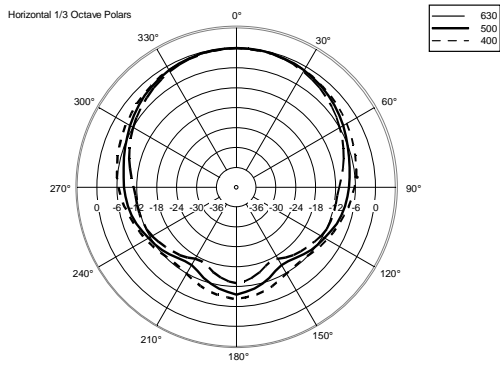

HD 12-A MK5

ACTIVE TWO-WAY SPEAKER

ACOUSTIC MEASUREMENTS

HD 12-A MK5

ACTIVE TWO-WAY SPEAKER

ACOUSTIC MEASUREMENTS

HD 12-A MK5

ACTIVE TWO-WAY SPEAKER

ACOUSTIC MEASUREMENTS