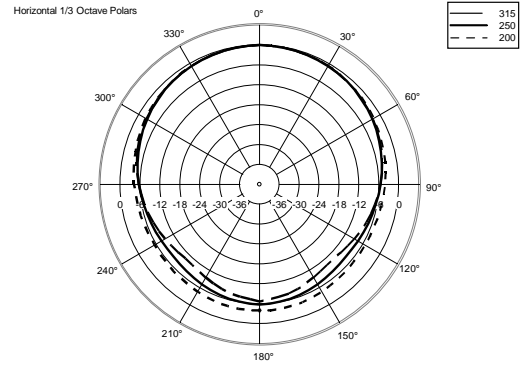

HD 12-A MK5

ACTIVE TWO-WAY SPEAKER

ACOUSTIC MEASUREMENTS

HD 12-A MK5

ACTIVE TWO-WAY SPEAKER

ACOUSTIC MEASUREMENTS

HD 12-A MK5

ACTIVE TWO-WAY SPEAKER

ACOUSTIC MEASUREMENTS