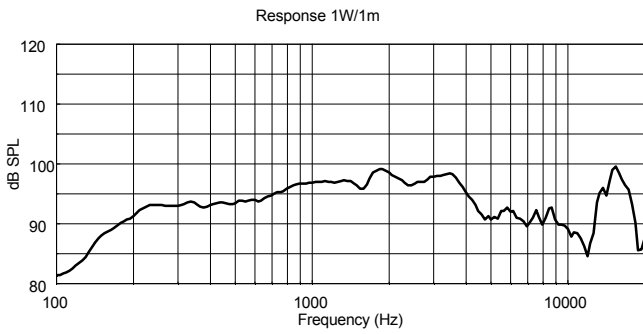

CS 6940EN

TWO-WAY COLUMN SPEAKER

ACOUSTIC MEASUREMENTS

CS 6940EN

TWO-WAY COLUMN SPEAKER

ACOUSTIC MEASUREMENTS