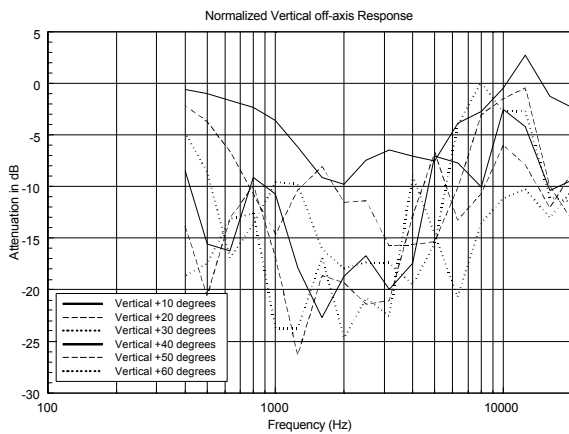

CS 6940EN

TWO-WAY COLUMN SPEAKER

ACOUSTIC MEASUREMENTS

CS 6940EN

TWO-WAY COLUMN SPEAKER

ACOUSTIC MEASUREMENTS