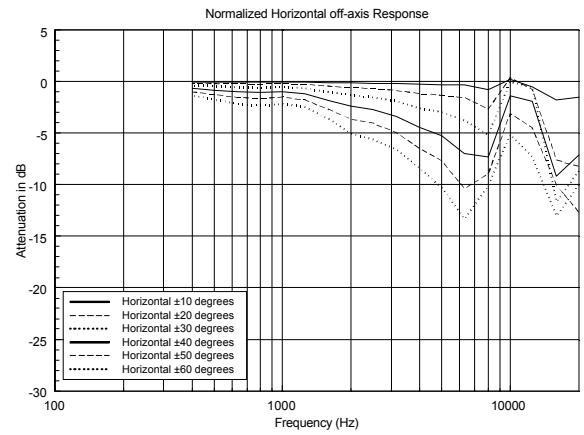

CS 6940EN

TWO-WAY COLUMN SPEAKER

ACOUSTIC MEASUREMENTS

CS 6940EN

TWO-WAY COLUMN SPEAKER

ACOUSTIC MEASUREMENTS