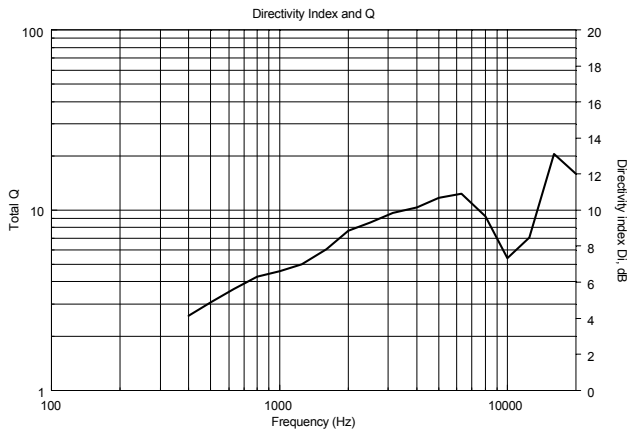

CS 6940EN

TWO-WAY COLUMN SPEAKER

ACOUSTIC MEASUREMENTS

CS 6940EN

TWO-WAY COLUMN SPEAKER

ACOUSTIC MEASUREMENTS