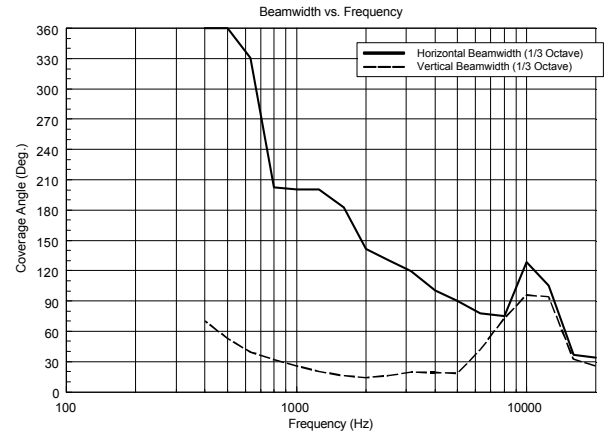

CS 6940EN

TWO-WAY COLUMN SPEAKER

ACOUSTIC MEASUREMENTS

CS 6940EN

TWO-WAY COLUMN SPEAKER

ACOUSTIC MEASUREMENTS