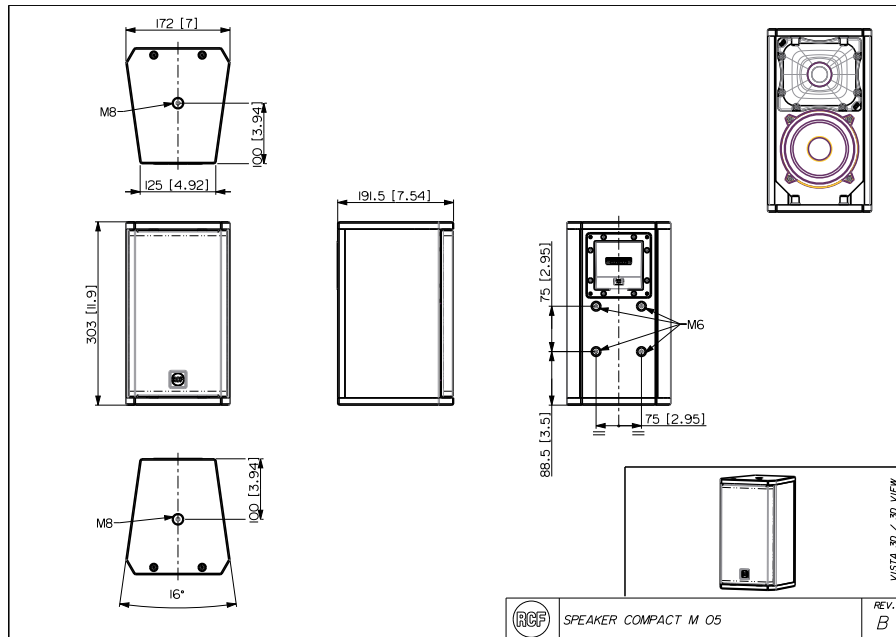

COMPACT M 05

TWO-WAY PROFESSIONAL SPEAKER

Line Art 2D

RCF SPEAKER COMPACT M 05

REV. B

TECHNICAL SPECIFICATIONS	
Acoustical specifications	Frequency Response (-10dB) 70 Hz ÷ 20000 Hz Max SPL @ 1m 115 dB Horizontal coverage angle 120° Vertical coverage angle 80° Directivity index Q 7 System Sensitivity 89 dB
Power section	Amplification Full Range Nominal Impedance 8 ohm Power Handling 80 W Peak Power Handling 320 W PEAK Crossover Frequencies 2200 Hz Recommended Amplifiers DMA 162, DMA 162P, DMA 504, DMA 82
Transducers	Dome Tweeter 1 x 1.3" neo, 1.0" v.c Woofer 1 x 5.0", 1.2" v.c
Input/Output section	Input connectors Euroblock Output connectors Euroblock
Standard compliance	Safety agency CE compliant
Physical specifications	Cabinet/Case Material Plywood Hardware 4 x M6, 2 x M8 Grille Steel with clothing Color Black - RAL 9005, White - RAL 9003
Size	Height 303 mm / 11.93 inches Width 172 mm / 6.77 inches Depth 191 mm / 7.52 inches Weight 4.2 kg / 9.26 lbs
Rigging / Mounting	ACCESSORIES HORIZONTAL BRACKETS 13360550 H-BR 004 Black - RAL 9005 EAN 8024530021580 13360597 H-BR 004 White - RAL 9003 EAN 8024530021597