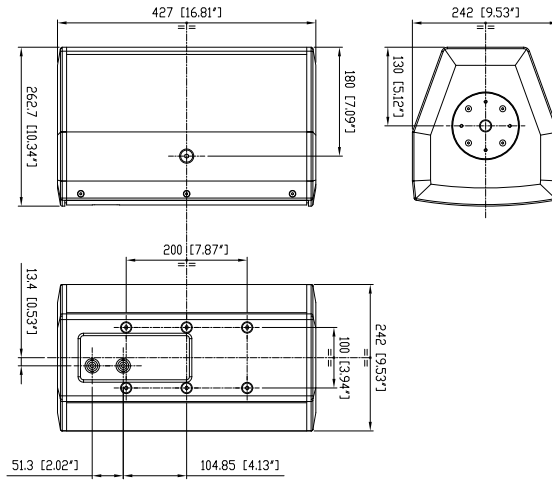

Part Number 13000281 C 3108-96 8ohm Black EAN 8024530009144

C 3108-96

TWO-WAY PASSIVE SPEAKER

C3108 NEW

Line Art 2D

TECHNICAL SPECIFICATIONS

Acoustical specifications

Frequency Response (-10dB)	70 Hz ÷ 20000 Hz
Max SPL @ 1m	126 dB
Horizontal coverage angle	90°
Vertical coverage angle	60°
Directivity index Q	10
System Sensitivity	95 dB

Size

Height	427 mm / 16.81 inches
Width	242 mm / 9.53 inches
Depth	263 mm / 10.35 inches
Weight	12.2 kg / 26.9 lbs

ACCESSORIES

Rigging / Mounting

CL-BR NC	13360217	8024530018511
----------	----------	---------------