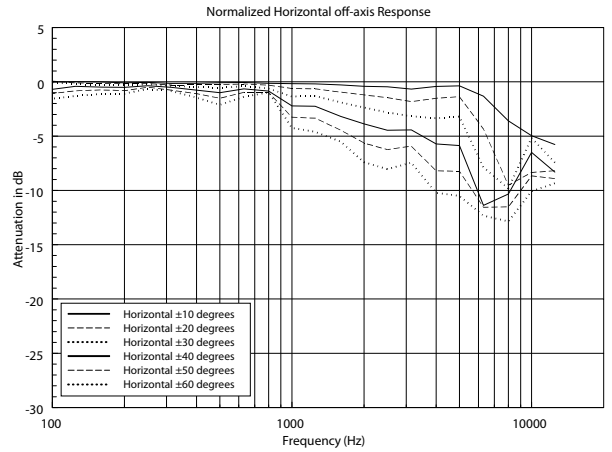

TECHNICAL SPECIFICATIONS

Acoustical specifications	Frequency Response (-10dB)	80 Hz ÷ 20000 Hz
	Max SPL @ 1m	101 dB
	Max SPL @ 4m	89 dB
	Coverage angle	170°
	System Sensitivity	88 dB
	System Sensitivity 1W @ 4m	76 dB
Power section	Amplification	Full Range
	Power Handling	20 W
	Peak Power Handling	80 W PEAK
	Protections	Thermal fuse
	Recommended Amplifiers	DMA 504, DMA 162, DMA 82, DMA 162P, DXT 3000, DXT 4000, DXT 7000
Transducers	Dome Tweeter	1 x 0.75"
	Woofers	1 x Coaxial 5.0"
Input/Output section	Input connectors	Ceramic screw terminals
	Output connectors	Ceramic screw terminals
	Constant Voltage Transformer	100 V
	Power selection 1	20 W - 500 ohm
	Power selection 2	10 W - 1000 ohm
	Power selection 3	5 W - 2000 ohm
	Power selection 4	2.5 W - 4000 ohm
Standard compliance	IP protection grade	IP 65
	Safety agency	CE compliant
	EN54-24 certified	Yes
	CPR number	0068-CPR-058/2014
Physical specifications	Hardware	Wall mount metal plate and 5m cable
	Color	White - RAL 9016
Size	Height	261 mm / 10.28 inches
	Width	176 mm / 6.93 inches
	Depth	183 mm / 7.2 inches
	Weight	2.79 kg / 6.15 lbs
Shipping information	Package Height	230 mm / 9.06 inches
	Package Width	350 mm / 13.78 inches
	Package Depth	230 mm / 9.06 inches
	Package Weight	4.39 kg / 9.68 lbs

PART NUMBER

- **13133078**

BS 5EN

EAN 8024530011147

DRAWINGS

SCHEMATICS

HORIZONTAL 1/3 POLAR PLOT

ACCESSORIES