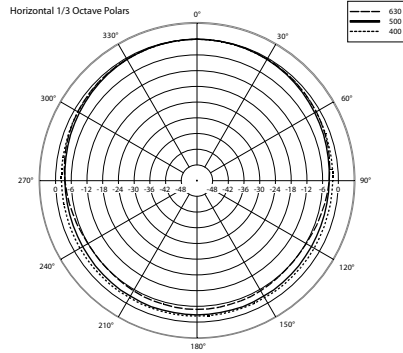

TECHNICAL SPECIFICATIONS

Acoustical specifications	Frequency Response (-10dB)	80 Hz ÷ 20000 Hz
	Max SPL @ 1m	101 dB
	Max SPL @ 4m	89 dB
	Coverage angle	170°
	System Sensitivity	88 dB
	System Sensitivity 1W @ 4m	76 dB
Power section	Amplification	Full Range
	Power Handling	20 W
	Peak Power Handling	80 W PEAK
	Protections	Thermal fuse
	Recommended Amplifiers	DMA 504, DMA 162, DMA 82, DMA 162P, DXT 3000, DXT 4000, DXT 7000
Transducers	Dome Tweeter	1 x 0.75"
	Woofers	1 x Coaxial 5.0"
Input/Output section	Input connectors	Ceramic screw terminals
	Output connectors	Ceramic screw terminals
	Constant Voltage Transformer	100 V
	Power selection 1	20 W - 500 ohm
	Power selection 2	10 W - 1000 ohm
	Power selection 3	5 W - 2000 ohm
	Power selection 4	2.5 W - 4000 ohm
Standard compliance	IP protection grade	IP 65
	Safety agency	CE compliant
	EN54-24 certified	Yes
	CPR number	0068-CPR-058/2014
Physical specifications	Hardware	Wall mount metal plate and 5m cable
	Color	White - RAL 9016
Size	Height	261 mm / 10.28 inches
	Width	176 mm / 6.93 inches
	Depth	183 mm / 7.2 inches
	Weight	2.79 kg / 6.15 lbs
Shipping information	Package Height	230 mm / 9.06 inches
	Package Width	350 mm / 13.78 inches
	Package Depth	230 mm / 9.06 inches
	Package Weight	4.39 kg / 9.68 lbs

PART NUMBER

- **13133078**

BS 5EN

EAN 8024530011147

DRAWINGS

SCHEMATICS

HORIZONTAL 1/3 POLAR PLOT

ACCESSORIES