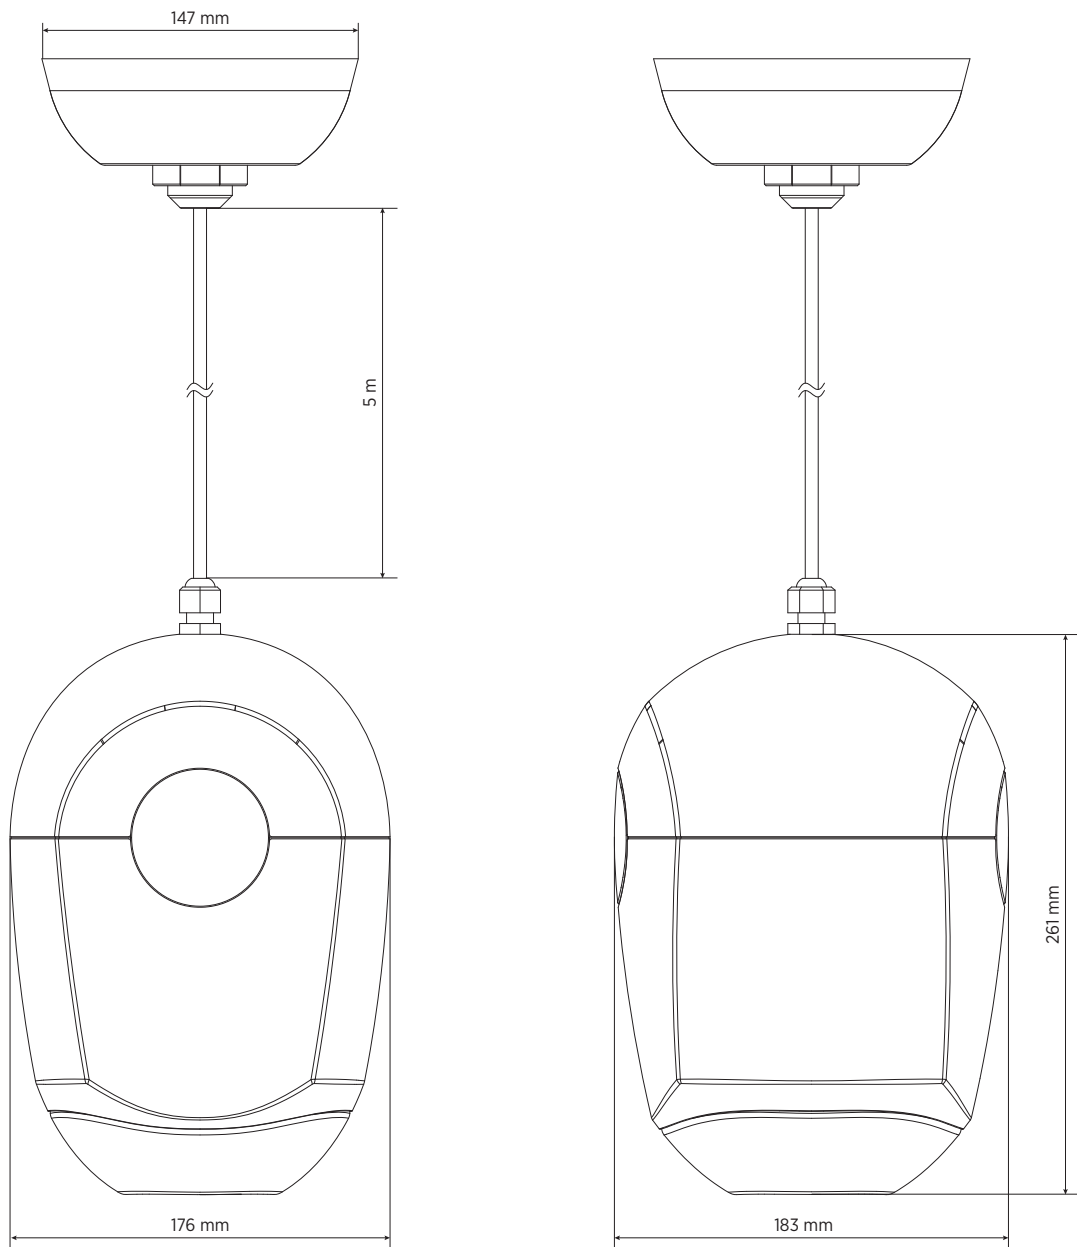

FEATURES

- 5" coaxial woofer with 0.75" dome tweeter.
- Power selectable (100 V): 20 W - 10 W - 5 W - 2.5 W.
- 88 dB sensitivity.
- Colour white RAL 9016.
- Flameproof ABS body, steel grille.
- In/out ceramic terminal block.
- Thermal fuse protection.
- Protection grade IP65.
- 5 m cable included.

TECHNICAL SPECIFICATIONS

Acoustical specifications	Frequency Response (-10dB)	80 Hz ÷ 20000 Hz
	Max SPL @ 1m	101 dB
	Max SPL @ 4m	89 dB
	Coverage angle	170°
	System Sensitivity	88 dB
	System Sensitivity 1W @ 4m	76 dB
Power section	Amplification	Full Range
	Power Handling	20 W
	Peak Power Handling	80 W PEAK
	Protections	Thermal fuse
	Recommended Amplifiers	DMA 504, DMA 162, DMA 82, DMA 162P, DXT 3000, DXT 4000, DXT 7000
Transducers	Dome Tweeter	1 x 0.75"
	Woofers	1 x Coaxial 5.0"
Input/Output section	Input connectors	Ceramic screw terminals
	Output connectors	Ceramic screw terminals
	Constant Voltage Transformer	100 V
	Power selection 1	20 W - 500 ohm
	Power selection 2	10 W - 1000 ohm
	Power selection 3	5 W - 2000 ohm
	Power selection 4	2.5 W - 4000 ohm
Standard compliance	IP protection grade	IP 65
	Safety agency	CE compliant
	EN54-24 certified	Yes
	CPR number	0068-CPR-058/2014
Physical specifications	Hardware	Wall mount metal plate and 5m cable
	Color	White - RAL 9016
Size	Height	261 mm / 10.28 inches
	Width	176 mm / 6.93 inches
	Depth	183 mm / 7.2 inches
	Weight	2.79 kg / 6.15 lbs
Shipping information	Package Height	230 mm / 9.06 inches
	Package Width	350 mm / 13.78 inches
	Package Depth	230 mm / 9.06 inches
	Package Weight	4.39 kg / 9.68 lbs

PART NUMBER

- **13133078**

BS 5EN

EAN 8024530011147

DRAWINGS

SCHEMATICS

HORIZONTAL 1/3 POLAR PLOT

ACCESSORIES