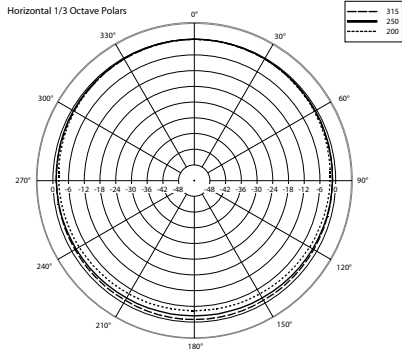

TECHNICAL SPECIFICATIONS

Acoustical specifications	Frequency Response (-10dB)	80 Hz ÷ 20000 Hz
	Max SPL @ 1m	101 dB
	Max SPL @ 4m	89 dB
	Coverage angle	170°
	System Sensitivity	88 dB
	System Sensitivity 1W @ 4m	76 dB
Power section	Amplification	Full Range
	Power Handling	20 W
	Peak Power Handling	80 W PEAK
	Protections	Thermal fuse
	Recommended Amplifiers	DMA 504, DMA 162, DMA 82, DMA 162P, DXT 3000, DXT 4000, DXT 7000
Transducers	Dome Tweeter	1 x 0.75"
	Woofers	1 x Coaxial 5.0"
Input/Output section	Input connectors	Ceramic screw terminals
	Output connectors	Ceramic screw terminals
	Constant Voltage Transformer	100 V
	Power selection 1	20 W - 500 ohm
	Power selection 2	10 W - 1000 ohm
	Power selection 3	5 W - 2000 ohm
	Power selection 4	2.5 W - 4000 ohm
Standard compliance	IP protection grade	IP 65
	Safety agency	CE compliant
	EN54-24 certified	Yes
	CPR number	0068-CPR-058/2014
Physical specifications	Hardware	Wall mount metal plate and 5m cable
	Color	White - RAL 9016
Size	Height	261 mm / 10.28 inches
	Width	176 mm / 6.93 inches
	Depth	183 mm / 7.2 inches
	Weight	2.79 kg / 6.15 lbs
Shipping information	Package Height	230 mm / 9.06 inches
	Package Width	350 mm / 13.78 inches
	Package Depth	230 mm / 9.06 inches
	Package Weight	4.39 kg / 9.68 lbs

PART NUMBER

- **13133078**

BS 5EN

EAN 8024530011147

DRAWINGS

SCHEMATICS

HORIZONTAL 1/3 POLAR PLOT

ACCESSORIES