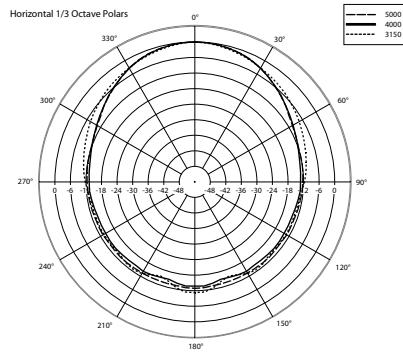

TECHNICAL SPECIFICATIONS

Acoustical specifications	Frequency Response (-10dB)	80 Hz ÷ 20000 Hz
	Max SPL @ 1m	101 dB
	Max SPL @ 4m	89 dB
	Coverage angle	170°
	System Sensitivity	88 dB
	System Sensitivity 1W @ 4m	76 dB
Power section	Amplification	Full Range
	Power Handling	20 W
	Peak Power Handling	80 W PEAK
	Protections	Thermal fuse
	Recommended Amplifiers	DMA 504, DMA 162, DMA 82, DMA 162P, DXT 3000, DXT 4000, DXT 7000
Transducers	Dome Tweeter	1 x 0.75"
	Woofers	1 x Coaxial 5.0"
Input/Output section	Input connectors	Ceramic screw terminals
	Output connectors	Ceramic screw terminals
	Constant Voltage Transformer	100 V
	Power selection 1	20 W - 500 ohm
	Power selection 2	10 W - 1000 ohm
	Power selection 3	5 W - 2000 ohm
	Power selection 4	2.5 W - 4000 ohm
Standard compliance	IP protection grade	IP 65
	Safety agency	CE compliant
	EN54-24 certified	Yes
	CPR number	0068-CPR-058/2014
Physical specifications	Hardware	Wall mount metal plate and 5m cable
	Color	White - RAL 9016
Size	Height	261 mm / 10.28 inches
	Width	176 mm / 6.93 inches
	Depth	183 mm / 7.2 inches
	Weight	2.79 kg / 6.15 lbs
Shipping information	Package Height	230 mm / 9.06 inches
	Package Width	350 mm / 13.78 inches
	Package Depth	230 mm / 9.06 inches
	Package Weight	4.39 kg / 9.68 lbs

PART NUMBER

- **13133078**

BS 5EN

EAN 8024530011147

DRAWINGS

SCHEMATICS

HORIZONTAL 1/3 POLAR PLOT

ACCESSORIES