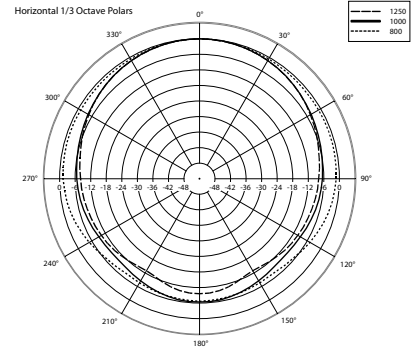

TECHNICAL SPECIFICATIONS

Acoustical specifications	Frequency Response (-10dB)	80 Hz ÷ 20000 Hz
	Max SPL @ 1m	101 dB
	Max SPL @ 4m	89 dB
	Coverage angle	170°
	System Sensitivity	88 dB
	System Sensitivity 1W @ 4m	76 dB
Power section	Amplification	Full Range
	Power Handling	20 W
	Peak Power Handling	80 W PEAK
	Protections	Thermal fuse
	Recommended Amplifiers	DMA 504, DMA 162, DMA 82, DMA 162P, DXT 3000, DXT 4000, DXT 7000
Transducers	Dome Tweeter	1 x 0.75"
	Woofers	1 x Coaxial 5.0"
Input/Output section	Input connectors	Ceramic screw terminals
	Output connectors	Ceramic screw terminals
	Constant Voltage Transformer	100 V
	Power selection 1	20 W - 500 ohm
	Power selection 2	10 W - 1000 ohm
	Power selection 3	5 W - 2000 ohm
	Power selection 4	2.5 W - 4000 ohm
Standard compliance	IP protection grade	IP 65
	Safety agency	CE compliant
	EN54-24 certified	Yes
	CPR number	0068-CPR-058/2014
Physical specifications	Hardware	Wall mount metal plate and 5m cable
	Color	White - RAL 9016
Size	Height	261 mm / 10.28 inches
	Width	176 mm / 6.93 inches
	Depth	183 mm / 7.2 inches
	Weight	2.79 kg / 6.15 lbs
Shipping information	Package Height	230 mm / 9.06 inches
	Package Width	350 mm / 13.78 inches
	Package Depth	230 mm / 9.06 inches
	Package Weight	4.39 kg / 9.68 lbs

PART NUMBER

- **13133078**

BS 5EN

EAN 8024530011147

DRAWINGS

SCHEMATICS

HORIZONTAL 1/3 POLAR PLOT

ACCESSORIES