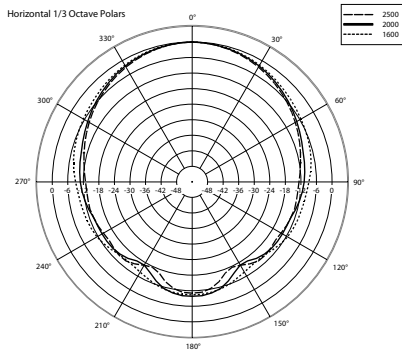

TECHNICAL SPECIFICATIONS

Acoustical specifications	Frequency Response (-10dB)	80 Hz ÷ 20000 Hz
	Max SPL @ 1m	101 dB
	Max SPL @ 4m	89 dB
	Coverage angle	170°
	System Sensitivity	88 dB
	System Sensitivity 1W @ 4m	76 dB
Power section	Amplification	Full Range
	Power Handling	20 W
	Peak Power Handling	80 W PEAK
	Protections	Thermal fuse
	Recommended Amplifiers	DMA 504, DMA 162, DMA 82, DMA 162P, DXT 3000, DXT 4000, DXT 7000
Transducers	Dome Tweeter	1 x 0.75"
	Woofers	1 x Coaxial 5.0"
Input/Output section	Input connectors	Ceramic screw terminals
	Output connectors	Ceramic screw terminals
	Constant Voltage Transformer	100 V
	Power selection 1	20 W - 500 ohm
	Power selection 2	10 W - 1000 ohm
	Power selection 3	5 W - 2000 ohm
	Power selection 4	2.5 W - 4000 ohm
Standard compliance	IP protection grade	IP 65
	Safety agency	CE compliant
	EN54-24 certified	Yes
	CPR number	0068-CPR-058/2014
Physical specifications	Hardware	Wall mount metal plate and 5m cable
	Color	White - RAL 9016
Size	Height	261 mm / 10.28 inches
	Width	176 mm / 6.93 inches
	Depth	183 mm / 7.2 inches
	Weight	2.79 kg / 6.15 lbs
Shipping information	Package Height	230 mm / 9.06 inches
	Package Width	350 mm / 13.78 inches
	Package Depth	230 mm / 9.06 inches
	Package Weight	4.39 kg / 9.68 lbs

PART NUMBER

- **13133078**

BS 5EN

EAN 8024530011147

DRAWINGS

SCHEMATICS

HORIZONTAL 1/3 POLAR PLOT

ACCESSORIES