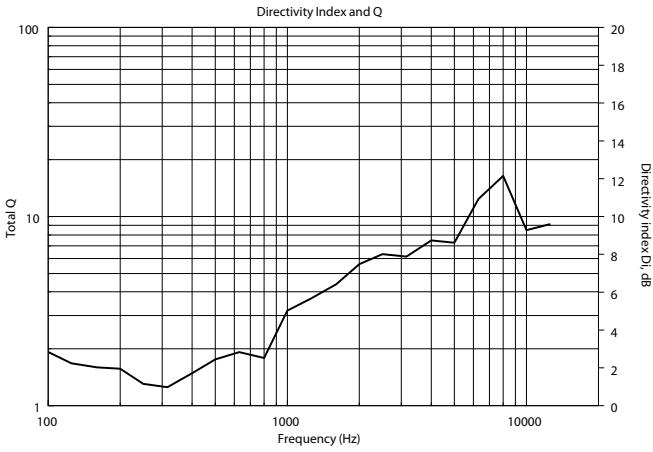

TECHNICAL SPECIFICATIONS

Acoustical specifications	Frequency Response (-10dB)	80 Hz ÷ 20000 Hz
	Max SPL @ 1m	101 dB
	Max SPL @ 4m	89 dB
	Coverage angle	170°
	System Sensitivity	88 dB
	System Sensitivity 1W @ 4m	76 dB
Power section	Amplification	Full Range
	Power Handling	20 W
	Peak Power Handling	80 W PEAK
	Protections	Thermal fuse
	Recommended Amplifiers	DMA 504, DMA 162, DMA 82, DMA 162P, DXT 3000, DXT 4000, DXT 7000
Transducers	Dome Tweeter	1 x 0.75"
	Woofers	1 x Coaxial 5.0"
Input/Output section	Input connectors	Ceramic screw terminals
	Output connectors	Ceramic screw terminals
	Constant Voltage Transformer	100 V
	Power selection 1	20 W - 500 ohm
	Power selection 2	10 W - 1000 ohm
	Power selection 3	5 W - 2000 ohm
	Power selection 4	2.5 W - 4000 ohm
Standard compliance	IP protection grade	IP 65
	Safety agency	CE compliant
	EN54-24 certified	Yes
	CPR number	0068-CPR-058/2014
Physical specifications	Hardware	Wall mount metal plate and 5m cable
	Color	White - RAL 9016
Size	Height	261 mm / 10.28 inches
	Width	176 mm / 6.93 inches
	Depth	183 mm / 7.2 inches
	Weight	2.79 kg / 6.15 lbs
Shipping information	Package Height	230 mm / 9.06 inches
	Package Width	350 mm / 13.78 inches
	Package Depth	230 mm / 9.06 inches
	Package Weight	4.39 kg / 9.68 lbs

PART NUMBER

- **13133078**

BS 5EN

EAN 8024530011147

DRAWINGS

SCHEMATICS

HORIZONTAL 1/3 POLAR PLOT

ACCESSORIES