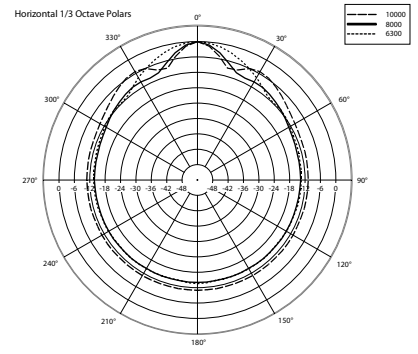

TECHNICAL SPECIFICATIONS

Acoustical specifications	Frequency Response (-10dB)	80 Hz ÷ 20000 Hz
	Max SPL @ 1m	101 dB
	Max SPL @ 4m	89 dB
	Coverage angle	170°
	System Sensitivity	88 dB
	System Sensitivity 1W @ 4m	76 dB
Power section	Amplification	Full Range
	Power Handling	20 W
	Peak Power Handling	80 W PEAK
	Protections	Thermal fuse
	Recommended Amplifiers	DMA 504, DMA 162, DMA 82, DMA 162P, DXT 3000, DXT 4000, DXT 7000
Transducers	Dome Tweeter	1 x 0.75"
	Woofers	1 x Coaxial 5.0"
Input/Output section	Input connectors	Ceramic screw terminals
	Output connectors	Ceramic screw terminals
	Constant Voltage Transformer	100 V
	Power selection 1	20 W - 500 ohm
	Power selection 2	10 W - 1000 ohm
	Power selection 3	5 W - 2000 ohm
	Power selection 4	2.5 W - 4000 ohm
Standard compliance	IP protection grade	IP 65
	Safety agency	CE compliant
	EN54-24 certified	Yes
	CPR number	0068-CPR-058/2014
Physical specifications	Hardware	Wall mount metal plate and 5m cable
	Color	White - RAL 9016
Size	Height	261 mm / 10.28 inches
	Width	176 mm / 6.93 inches
	Depth	183 mm / 7.2 inches
	Weight	2.79 kg / 6.15 lbs
Shipping information	Package Height	230 mm / 9.06 inches
	Package Width	350 mm / 13.78 inches
	Package Depth	230 mm / 9.06 inches
	Package Weight	4.39 kg / 9.68 lbs

PART NUMBER

- **13133078**

BS 5EN

EAN 8024530011147

DRAWINGS

SCHEMATICS

HORIZONTAL 1/3 POLAR PLOT

ACCESSORIES