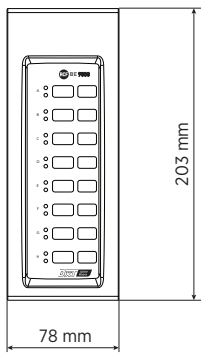

BE 9808

ADDITIONAL KEYBOARD

DESCRIPTION

BE 9808 is an additional keyboard with eight configurable buttons that works with BM 9802, BM 9804 and BM 9804FM. It allows making selective calls to each system's zone. Up to 8 units can be connected to the same microphone console.

FEATURES

- Selective zones activation
- Zones status indication
- Powered by microphone console
- Robust metal case

TECHNICAL SPECIFICATIONS

Console specifications	Console Type:	Emergency
	Working with	DXT 9000
	General call:	Yes
	Selective call:	Yes
	Configurable buttons:	Yes
	LED indicators:	Yes
Connections	Daisy-chain:	Yes
	Max number in daisy-chain:	8
Standard compliance	EN54-16 certified:	Yes
	CPR number:	0068-CPR-007/2015
Physical specifications	Cabinet/Case Material:	Metal
Size	Height:	39 mm / 1.54 inches
	Width:	78 mm / 3.07 inches
	Depth:	203 mm / 7.99 inches
	Weight:	0.7 kg / 1.54 lbs
Shipping information	Package Height:	65 mm / 2.56 inches
	Package Width:	270 mm / 10.63 inches
	Package Depth:	120 mm / 4.72 inches
	Package Weight:	0.9 kg / 1.98 lbs

PART NUMBER

- **14380025**

BE 9808

EAN 8024530007706

DRAWINGS

PANELS

Front panel