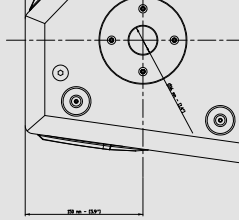

4PRO1031-A

ACTIVE TWO-WAY SPEAKER