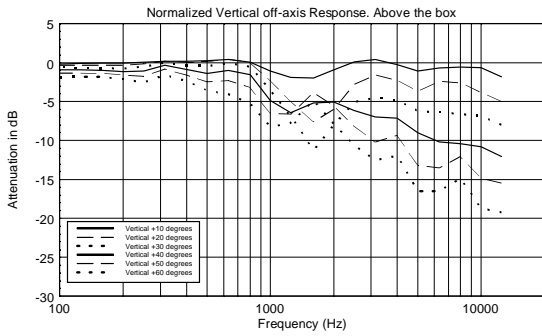

4PRO 1031-A

ACTIVE TWO-WAY SPEAKER

ACOUSTIC MEASUREMENTS

4PRO 1031-A

ACTIVE TWO-WAY SPEAKER

ACOUSTIC MEASUREMENTS

4PRO 1031-A

ACTIVE TWO-WAY SPEAKER

ACOUSTIC MEASUREMENTS