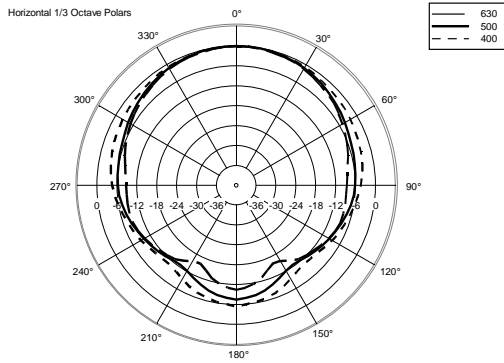

4PRO 1031-A

ACTIVE TWO-WAY SPEAKER

ACOUSTIC MEASUREMENTS

4PRO 1031-A

ACTIVE TWO-WAY SPEAKER

ACOUSTIC MEASUREMENTS

4PRO 1031-A

ACTIVE TWO-WAY SPEAKER

ACOUSTIC MEASUREMENTS