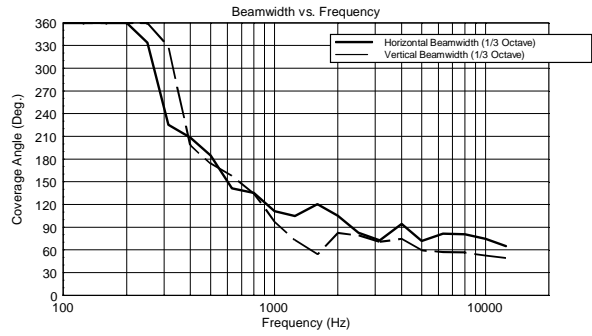

4PRO 1031-A

ACTIVE TWO-WAY SPEAKER

ACOUSTIC MEASUREMENTS

4PRO 1031-A

ACTIVE TWO-WAY SPEAKER

ACOUSTIC MEASUREMENTS

4PRO 1031-A

ACTIVE TWO-WAY SPEAKER

ACOUSTIC MEASUREMENTS