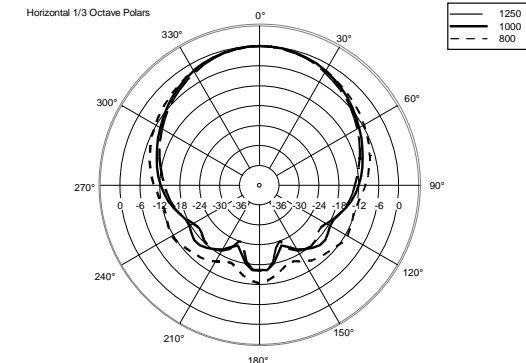

4PRO 1031-A

ACTIVE TWO-WAY SPEAKER

ACOUSTIC MEASUREMENTS

4PRO 1031-A

ACTIVE TWO-WAY SPEAKER

ACOUSTIC MEASUREMENTS

4PRO 1031-A

ACTIVE TWO-WAY SPEAKER

ACOUSTIC MEASUREMENTS