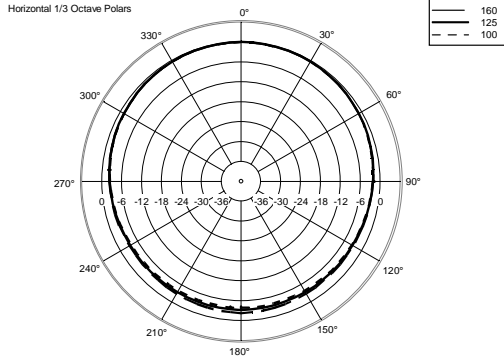

4PRO 1031-A

ACTIVE TWO-WAY SPEAKER

ACOUSTIC MEASUREMENTS

4PRO 1031-A

ACTIVE TWO-WAY SPEAKER

ACOUSTIC MEASUREMENTS

4PRO 1031-A

ACTIVE TWO-WAY SPEAKER

ACOUSTIC MEASUREMENTS