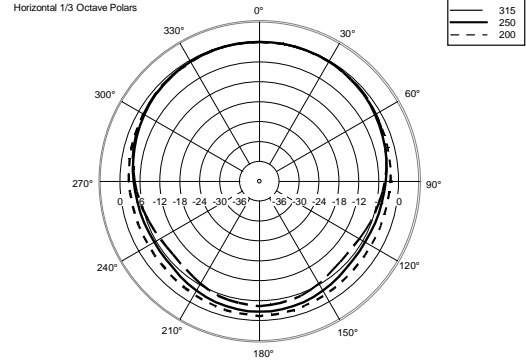

4PRO 1031-A

ACTIVE TWO-WAY SPEAKER

ACOUSTIC MEASUREMENTS

4PRO 1031-A

ACTIVE TWO-WAY SPEAKER

ACOUSTIC MEASUREMENTS

4PRO 1031-A

ACTIVE TWO-WAY SPEAKER

ACOUSTIC MEASUREMENTS