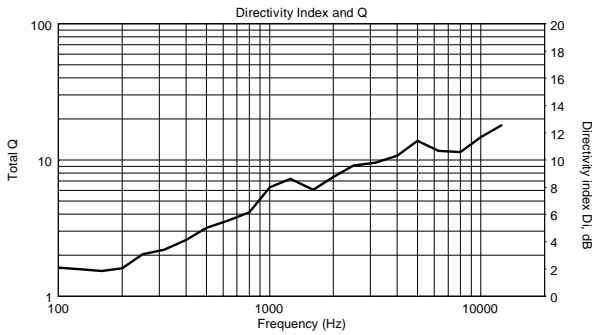

4PRO 1031-A

ACTIVE TWO-WAY SPEAKER

ACOUSTIC MEASUREMENTS

4PRO 1031-A

ACTIVE TWO-WAY SPEAKER

ACOUSTIC MEASUREMENTS

4PRO 1031-A

ACTIVE TWO-WAY SPEAKER

ACOUSTIC MEASUREMENTS