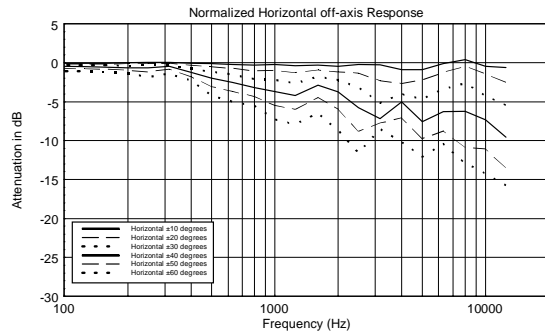

4PRO 1031-A

ACTIVE TWO-WAY SPEAKER

ACOUSTIC MEASUREMENTS

4PRO 1031-A

ACTIVE TWO-WAY SPEAKER

ACOUSTIC MEASUREMENTS

4PRO 1031-A

ACTIVE TWO-WAY SPEAKER

ACOUSTIC MEASUREMENTS