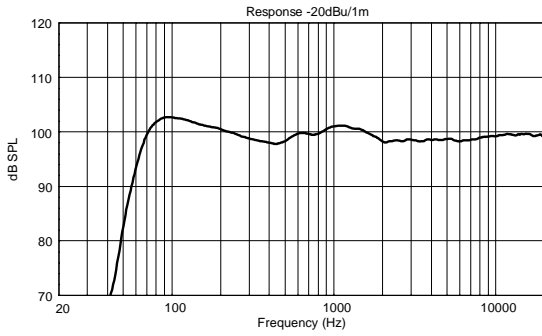

4PRO 1031-A

ACTIVE TWO-WAY SPEAKER

ACOUSTIC MEASUREMENTS

4PRO 1031-A

ACTIVE TWO-WAY SPEAKER

ACOUSTIC MEASUREMENTS

4PRO 1031-A

ACTIVE TWO-WAY SPEAKER

ACOUSTIC MEASUREMENTS