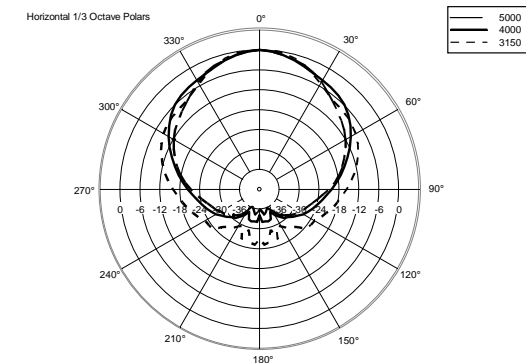

4PRO 1031-A

ACTIVE TWO-WAY SPEAKER

ACOUSTIC MEASUREMENTS

4PRO 1031-A

ACTIVE TWO-WAY SPEAKER

ACOUSTIC MEASUREMENTS

4PRO 1031-A

ACTIVE TWO-WAY SPEAKER

ACOUSTIC MEASUREMENTS