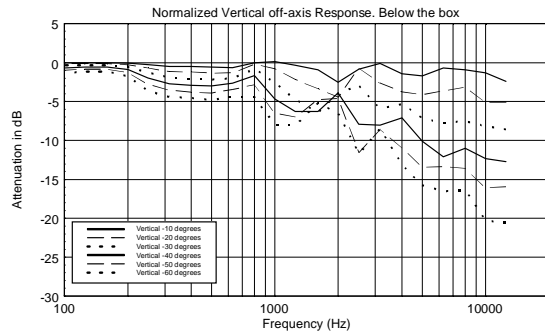

4PRO 1031-A

ACTIVE TWO-WAY SPEAKER

ACOUSTIC MEASUREMENTS

4PRO 1031-A

ACTIVE TWO-WAY SPEAKER

ACOUSTIC MEASUREMENTS

4PRO 1031-A

ACTIVE TWO-WAY SPEAKER

ACOUSTIC MEASUREMENTS