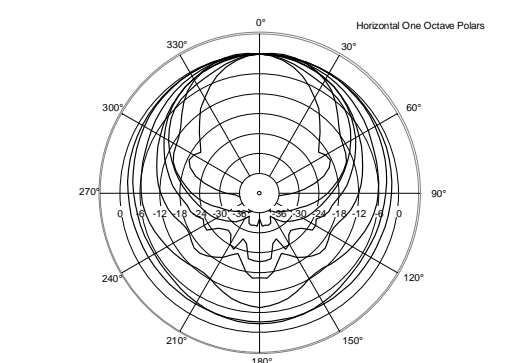

4PRO 1031-A

ACTIVE TWO-WAY SPEAKER

ACOUSTIC MEASUREMENTS

4PRO 1031-A

ACTIVE TWO-WAY SPEAKER

ACOUSTIC MEASUREMENTS

4PRO 1031-A

ACTIVE TWO-WAY SPEAKER

ACOUSTIC MEASUREMENTS