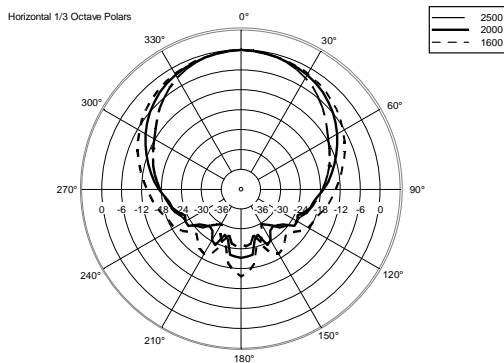

4PRO 1031-A

ACTIVE TWO-WAY SPEAKER

ACOUSTIC MEASUREMENTS

4PRO 1031-A

ACTIVE TWO-WAY SPEAKER

ACOUSTIC MEASUREMENTS

4PRO 1031-A

ACTIVE TWO-WAY SPEAKER

ACOUSTIC MEASUREMENTS