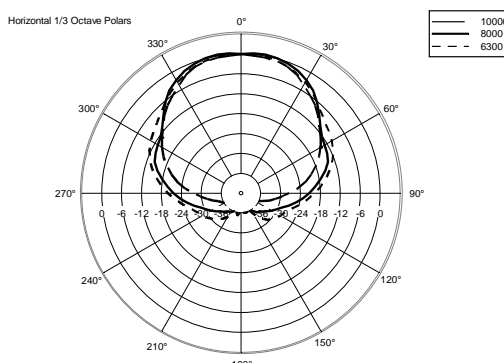

4PRO 1031-A

ACTIVE TWO-WAY SPEAKER

ACOUSTIC MEASUREMENTS

4PRO 1031-A

ACTIVE TWO-WAY SPEAKER

ACOUSTIC MEASUREMENTS

4PRO 1031-A

ACTIVE TWO-WAY SPEAKER

ACOUSTIC MEASUREMENTS