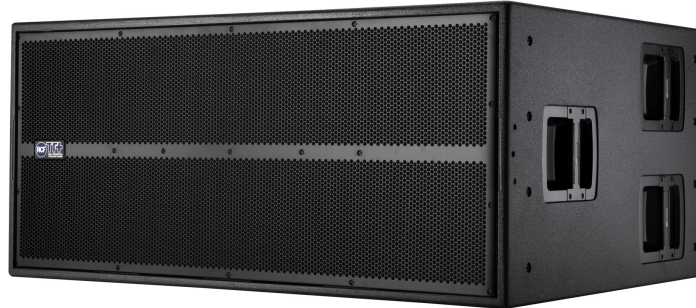

# TTS 36-A

ACTIVE HIGH POWER SUBWOOFER

**Description** The TTS36-A is a high power, high output active subwoofer system that sets a new standard in the touring sound reinforcement.  
The new 18" neodymium design represents the result of many years dedicated in pioneering new solutions for the transducers technology. The integration of the 4000 Watt, 2 channels digital amplification and the advanced digital processing set a new standard for distortion, noise and thermal efficiency.

- Features**
- › 4000 watt (2 x 2000 Watt digital amplifiers)
  - › 2 x 18" high power neodymium woofers, 4.5" v. c.
  - › 96 KHz, 32 bit DSP processing
  - › Remote monitoring and control
  - › Time delay alignment
  - › Bass reflex design, Cardioid preset for groups
  - › Tour grade cabinet
  - › RDNet on board
  - › Maximum output per size on market

**Part Number** 13000272 TTS 36-A 90-240 V Black EAN 8024530009090