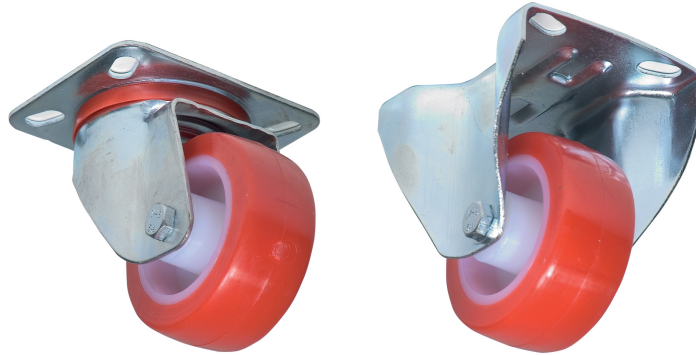

# RR 2601

RACK WHEELS KIT

**Description** Wheels for RCF rack cabinets CR 2628 and CR 2642.  
The kit includes 2 wheels with brake and 2 swivel wheels.  
The maximum applicable load does not change when wheels are mounted

**Standard compliance** Safety agency CE compliant  
**Size** Weight 2.27 kg / 5 lbs

**Part Number** 17360038 RR 2601

EAN 8024530005351