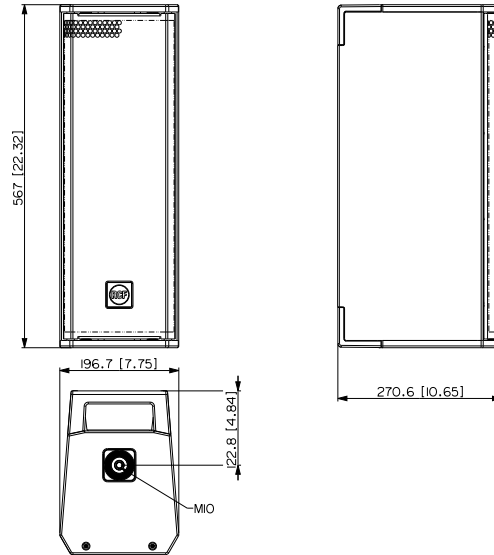

NXL 14-A

COMPACT ACTIVE POINT SOURCE SPEAKER

Line Art 2D

TECHNICAL SPECIFICATIONS

Acoustical specifications	Frequency Response	70 Hz ÷ 20000 Hz
	Max SPL @ 1m	128 dB
	Horizontal coverage angle	100°
	Vertical coverage angle	70°
Transducers	Compression Driver	1 x 1.0" neo, 1.75" v.c
	Woofer	2 x 6.0" neo, 2.0" v.c
Input/Output section	Input signal	bal/unbal
	Input connectors	Combo XLR/Jack
	Output connectors	XLR
	Input sensitivity	-2 dBu/+4 dBu
Processor section	Crossover Frequencies	1200
	Protections	Excurs.
	Limiter	Fast Limiter
	Controls	Linear/Boost/Stage Presets, Volume.
Power section	Total Power	2100 W Peak
	High frequencies	700 W Peak
	Low frequencies	1400 W Peak
	Cooling	Convection
	Connections	Powercon TRUE1 TOP IN/OUT
Standard compliance	Safety agency	CE compliant
Physical specifications	Cabinet/Case Material	Plywood
	Hardware	2X M10 TOP AND BOTTOM 2X PIN D.10
	Handles	2 TOP AND BOTTOM
	Pole mount/Cap	Quick-fit socket
	Grille	Steel
	Color	Black - RAL 9005, White - RAL 9003

NXL 14-A

COMPACT ACTIVE POINT SOURCE SPEAKER

Size / Weight	Height	567 mm / 22.32 inches
	Width	197 mm / 7.76 inches
	Depth	270 mm / 10.63 inches
	Weight	12.8 kg / 28.22 lbs

ACCESSORIES

Rigging / Mounting

FLOOR STANDS