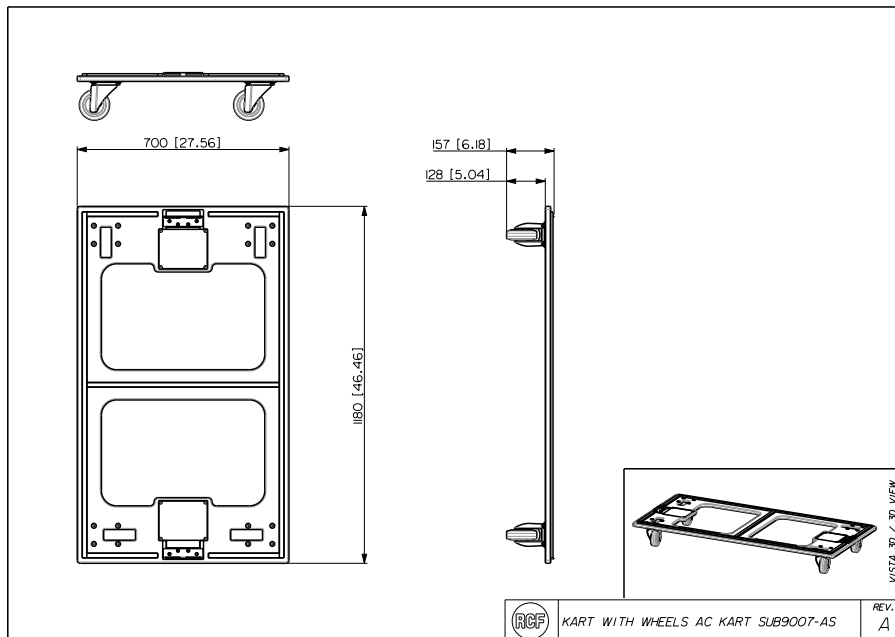

KRT-WH SUB 9007

KART

Description Detachable front wheel board including 4 x 100 mm yellow wheels

Standard compliance	Safety agency	CE compliant
Size	Weight	10.5 kg / 23.15 lbs
Physical specifications	Color	Black

Line Art 2D

Part Number 13360348 KRT-WH SUB 9007

Black

EAN 8024530013745

Technical Specifications

Products are continually improved. All specifications are therefore subject to change without notice.