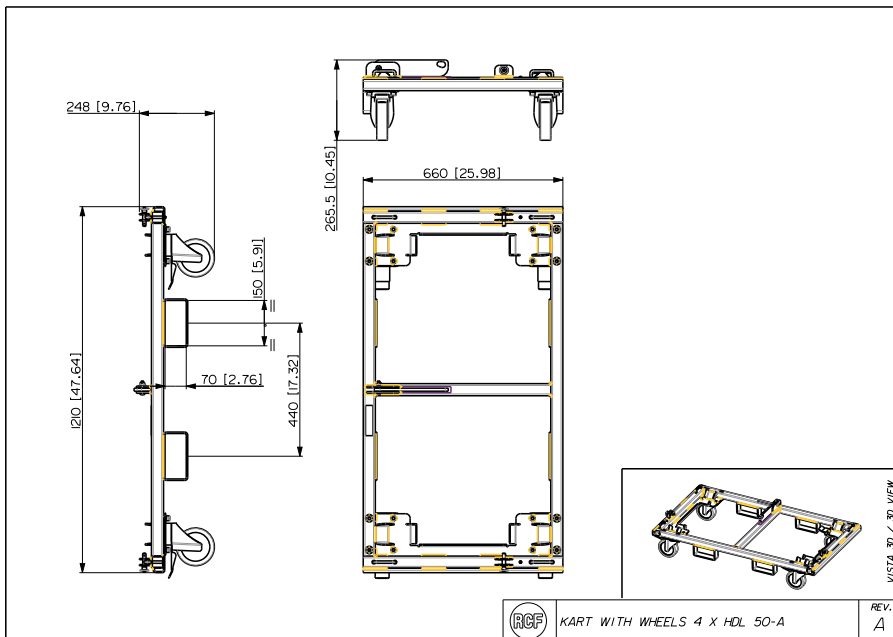

KRT-WH 4X HDL 50

KART WITH WHEELS

Description

The heavy-duty RCF KART can safely transport up to 4 cabinets. 4 wheels included.

Standard compliance

Safety agency

CE compliant

Size

Weight

38 kg / 83.78 lbs

Physical specifications

Color

Black

Line Art 2D

Part Number

13360336 KRT-WH 4X HDL 50

Black

EAN 8024530013271

Technical Specifications

Products are continually improved. All specifications are therefore subject to change without notice.