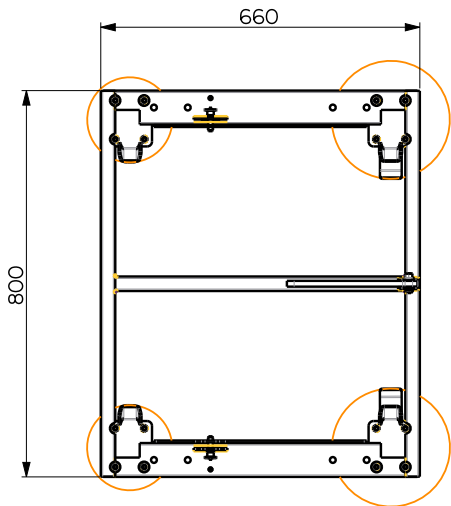

# KRT-WH 4X HDL 30

CART WITH WHEELS

## DESCRIPTION

Cart with wheels for 4 HDL 30-A

**TECHNICAL SPECIFICATIONS**

<b>General specifications</b>	Wheel diameter	100 mm
<b>Standard compliance</b>	Safety agency:	CE compliant
<b>Physical specifications</b>	Cabinet/Case Material:	Metal
<b>Size</b>	Height:	231 mm / 9.09 inches
	Width:	800 mm / 31.5 inches
	Depth:	660 mm / 25.98 inches
	Weight:	17.8 kg / 39.24 lbs
<b>Shipping information</b>	Package Height:	235 mm / 9.25 inches
	Package Width:	695 mm / 27.36 inches
	Package Depth:	835 mm / 32.87 inches
	Package Weight:	20.3 kg / 44.75 lbs

**PART NUMBER**

- **13360382**

KRT-WH 4X HDL 30

EAN 8024530015121

	KART WITH WHEELS KRT-WH 4X HDL 30	REV. A
--	-----------------------------------	-----------