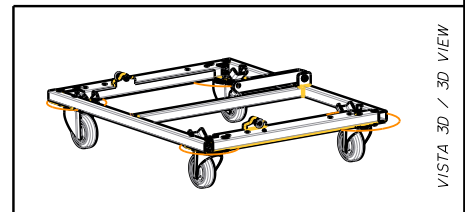

KART WITH WHEELS KRT-WH 4X HDL 30	REV. A