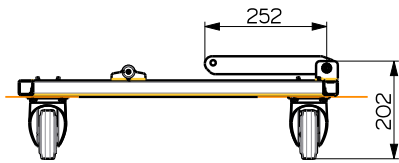

KART WITH WHEELS KRT-WH 4X HDL 30	REV. A