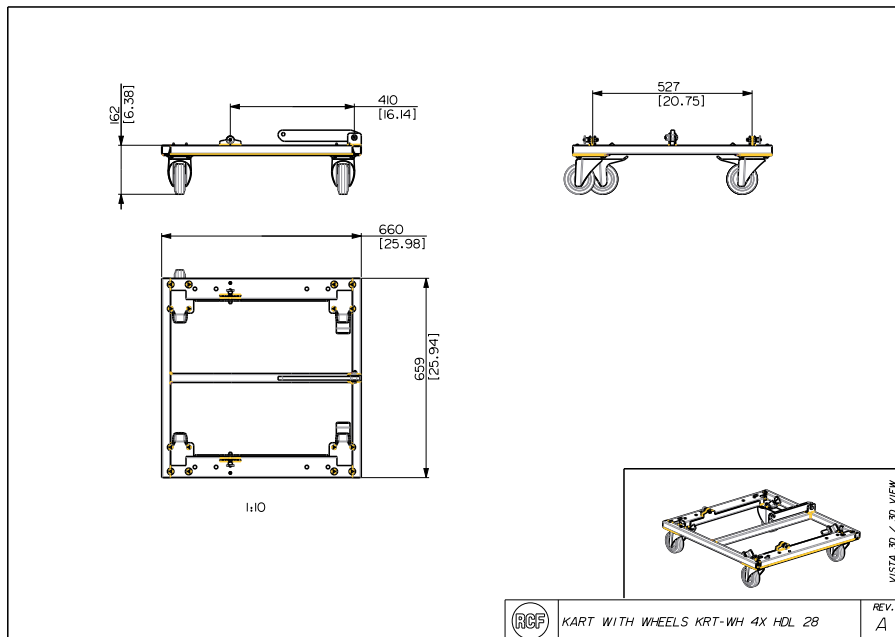

KRT-WH 4X HDL 28

CART WITH WHEELS

Description Cart with wheels for 4 HDL 28-A

Standard compliance Safety agency CE compliant
Size Weight 17.6 kg / 38.8 lbs
Physical specifications Color Black

Line Art 2D

Part Number 13360412 KRT-WH 4X HDL 28 Black EAN 8024530016241