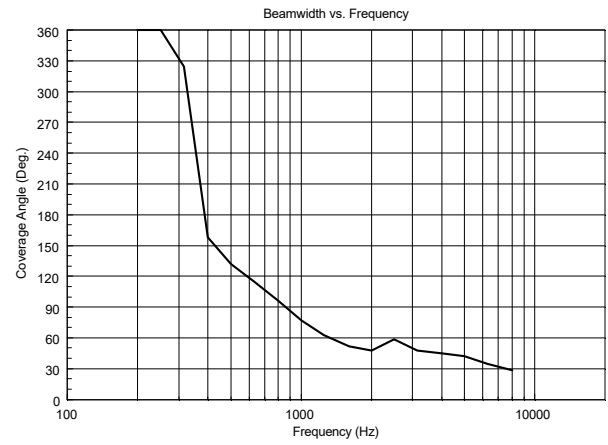

HD 410T

ALUMINIUM HORN SPEAKER WITH DRIVER AND TRANSFORMER

ACOUSTIC MEASUREMENTS

HD 410T

ALUMINIUM HORN SPEAKER WITH DRIVER AND TRANSFORMER

ACOUSTIC MEASUREMENTS

HORIZONTAL 1/3 POLAR PLOT