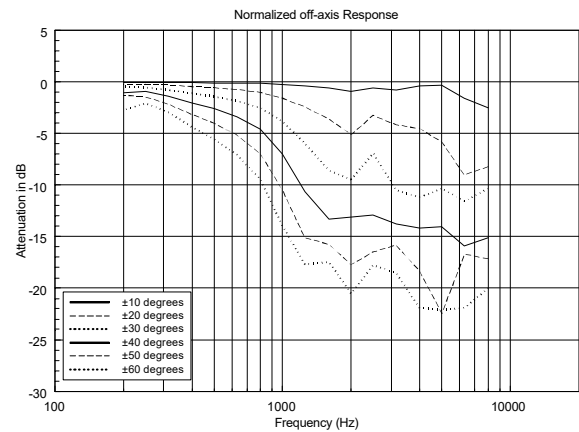

HD 410T

ALUMINIUM HORN SPEAKER WITH DRIVER AND TRANSFORMER

ACOUSTIC MEASUREMENTS

HD 410T

ALUMINIUM HORN SPEAKER WITH DRIVER AND TRANSFORMER

ACOUSTIC MEASUREMENTS

HORIZONTAL 1/3 POLAR PLOT