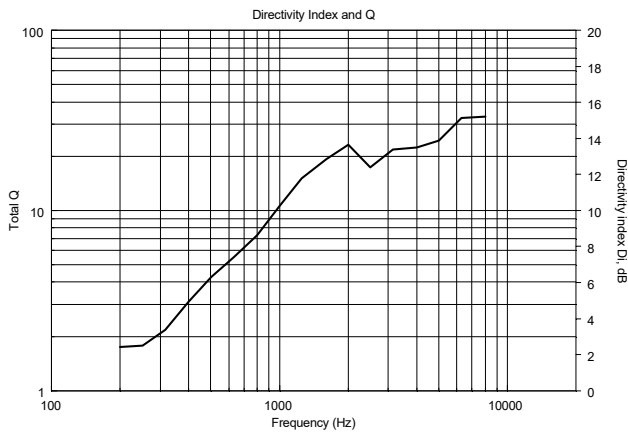

HD 410T

ALUMINIUM HORN SPEAKER WITH DRIVER AND TRANSFORMER

ACOUSTIC MEASUREMENTS

HD 410T

ALUMINIUM HORN SPEAKER WITH DRIVER AND TRANSFORMER

ACOUSTIC MEASUREMENTS

HORIZONTAL 1/3 POLAR PLOT