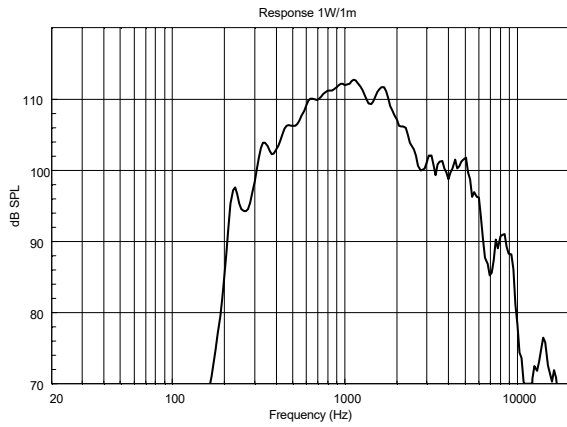

HD 410T

ALUMINIUM HORN SPEAKER WITH DRIVER AND TRANSFORMER

ACOUSTIC MEASUREMENTS

HD 410T

ALUMINIUM HORN SPEAKER WITH DRIVER AND TRANSFORMER

ACOUSTIC MEASUREMENTS

HORIZONTAL 1/3 POLAR PLOT