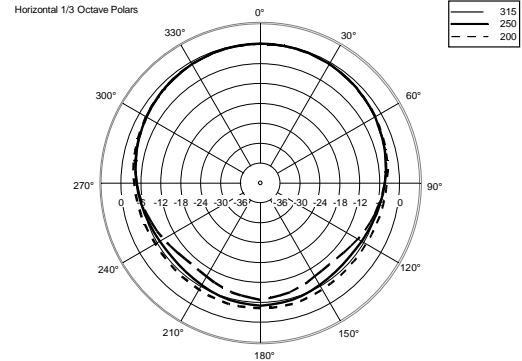

COMPACT C 32

TWO-WAY PROFESSIONAL SPEAKER

ACOUSTIC MEASUREMENTS

COMPACT C 32

TWO-WAY PROFESSIONAL SPEAKER

ACOUSTIC MEASUREMENTS

COMPACT C 32

TWO-WAY PROFESSIONAL SPEAKER

ACOUSTIC MEASUREMENTS