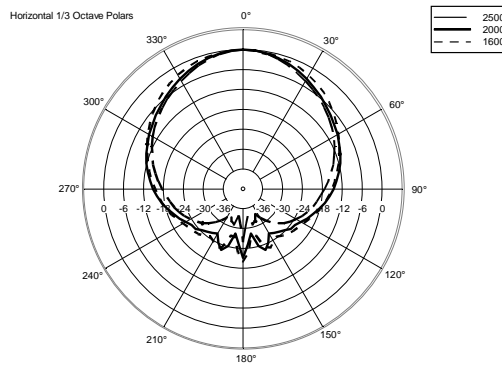

COMPACT C 32

TWO-WAY PROFESSIONAL SPEAKER

ACOUSTIC MEASUREMENTS

COMPACT C 32

TWO-WAY PROFESSIONAL SPEAKER

ACOUSTIC MEASUREMENTS

COMPACT C 32

TWO-WAY PROFESSIONAL SPEAKER

ACOUSTIC MEASUREMENTS