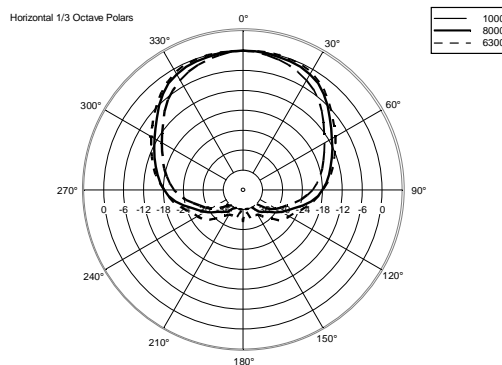

COMPACT C 32

TWO-WAY PROFESSIONAL SPEAKER

ACOUSTIC MEASUREMENTS

COMPACT C 32

TWO-WAY PROFESSIONAL SPEAKER

ACOUSTIC MEASUREMENTS

COMPACT C 32

TWO-WAY PROFESSIONAL SPEAKER

ACOUSTIC MEASUREMENTS