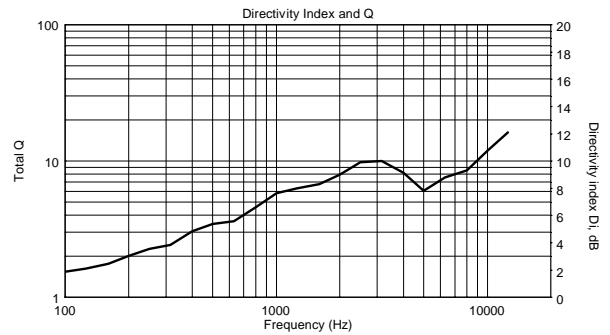

COMPACT C 32

TWO-WAY PROFESSIONAL SPEAKER

ACOUSTIC MEASUREMENTS

COMPACT C 32

TWO-WAY PROFESSIONAL SPEAKER

ACOUSTIC MEASUREMENTS

COMPACT C 32

TWO-WAY PROFESSIONAL SPEAKER

ACOUSTIC MEASUREMENTS