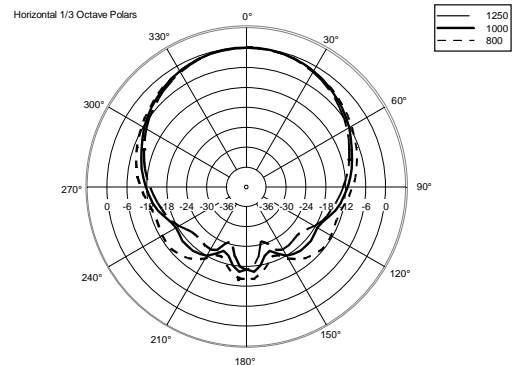

COMPACT C 32

TWO-WAY PROFESSIONAL SPEAKER

ACOUSTIC MEASUREMENTS

COMPACT C 32

TWO-WAY PROFESSIONAL SPEAKER

ACOUSTIC MEASUREMENTS

COMPACT C 32

TWO-WAY PROFESSIONAL SPEAKER

ACOUSTIC MEASUREMENTS