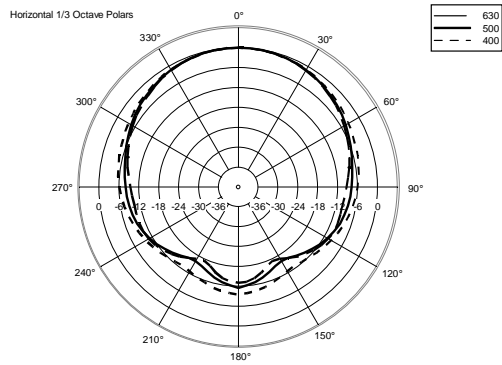

COMPACT C 32

TWO-WAY PROFESSIONAL SPEAKER

ACOUSTIC MEASUREMENTS

COMPACT C 32

TWO-WAY PROFESSIONAL SPEAKER

ACOUSTIC MEASUREMENTS

COMPACT C 32

TWO-WAY PROFESSIONAL SPEAKER

ACOUSTIC MEASUREMENTS