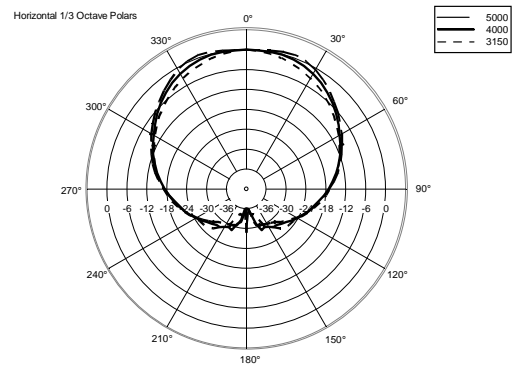

COMPACT C 32

TWO-WAY PROFESSIONAL SPEAKER

ACOUSTIC MEASUREMENTS

COMPACT C 32

TWO-WAY PROFESSIONAL SPEAKER

ACOUSTIC MEASUREMENTS

COMPACT C 32

TWO-WAY PROFESSIONAL SPEAKER

ACOUSTIC MEASUREMENTS