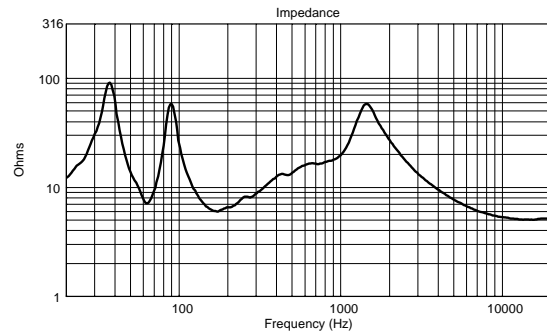

COMPACT C 32

TWO-WAY PROFESSIONAL SPEAKER

ACOUSTIC MEASUREMENTS

COMPACT C 32

TWO-WAY PROFESSIONAL SPEAKER

ACOUSTIC MEASUREMENTS

COMPACT C 32

TWO-WAY PROFESSIONAL SPEAKER

ACOUSTIC MEASUREMENTS