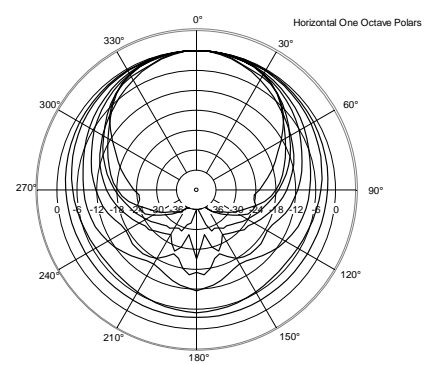

COMPACT C 32

TWO-WAY PROFESSIONAL SPEAKER

ACOUSTIC MEASUREMENTS

COMPACT C 32

TWO-WAY PROFESSIONAL SPEAKER

ACOUSTIC MEASUREMENTS

COMPACT C 32

TWO-WAY PROFESSIONAL SPEAKER

ACOUSTIC MEASUREMENTS