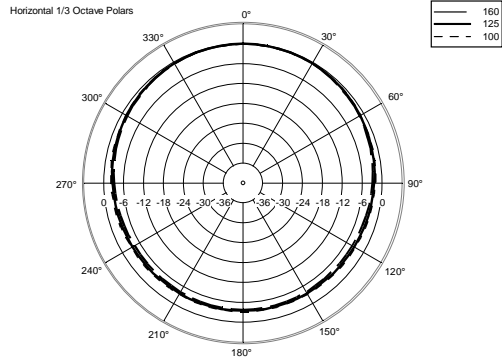

COMPACT C 32

TWO-WAY PROFESSIONAL SPEAKER

ACOUSTIC MEASUREMENTS

COMPACT C 32

TWO-WAY PROFESSIONAL SPEAKER

ACOUSTIC MEASUREMENTS

COMPACT C 32

TWO-WAY PROFESSIONAL SPEAKER

ACOUSTIC MEASUREMENTS