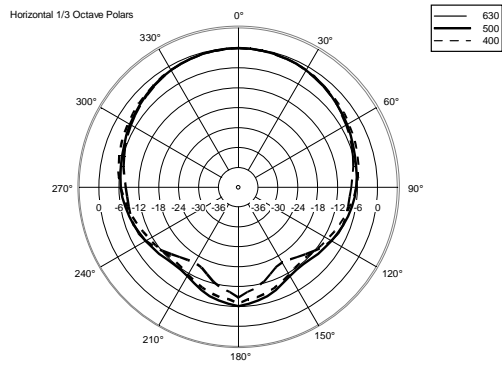

COMPACT A 12

TWO-WAY PROFESSIONAL SPEAKER

ACOUSTIC MEASUREMENTS

COMPACT A 12

TWO-WAY PROFESSIONAL SPEAKER

ACOUSTIC MEASUREMENTS

COMPACT A 12

TWO-WAY PROFESSIONAL SPEAKER

ACOUSTIC MEASUREMENTS