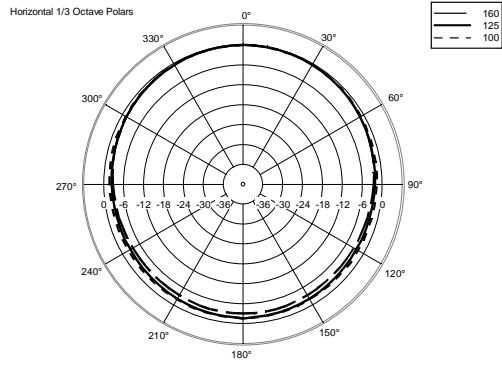

COMPACT A 12

TWO-WAY PROFESSIONAL SPEAKER

ACOUSTIC MEASUREMENTS

COMPACT A 12

TWO-WAY PROFESSIONAL SPEAKER

ACOUSTIC MEASUREMENTS

COMPACT A 12

TWO-WAY PROFESSIONAL SPEAKER

ACOUSTIC MEASUREMENTS