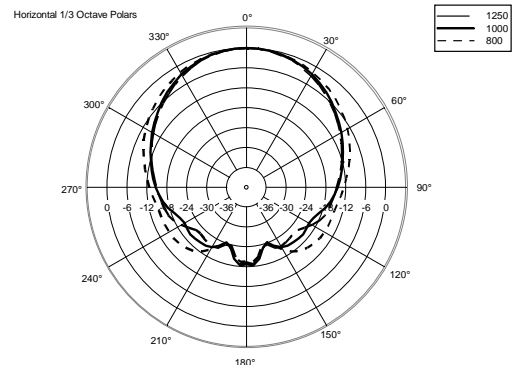

COMPACT A 12

TWO-WAY PROFESSIONAL SPEAKER

ACOUSTIC MEASUREMENTS

COMPACT A 12

TWO-WAY PROFESSIONAL SPEAKER

ACOUSTIC MEASUREMENTS

COMPACT A 12

TWO-WAY PROFESSIONAL SPEAKER

ACOUSTIC MEASUREMENTS