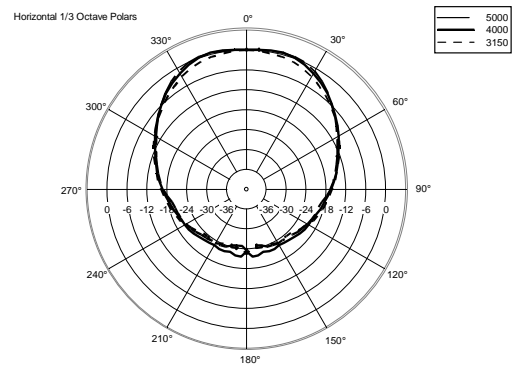

COMPACT A 12

TWO-WAY PROFESSIONAL SPEAKER

ACOUSTIC MEASUREMENTS

COMPACT A 12

TWO-WAY PROFESSIONAL SPEAKER

ACOUSTIC MEASUREMENTS

COMPACT A 12

TWO-WAY PROFESSIONAL SPEAKER

ACOUSTIC MEASUREMENTS