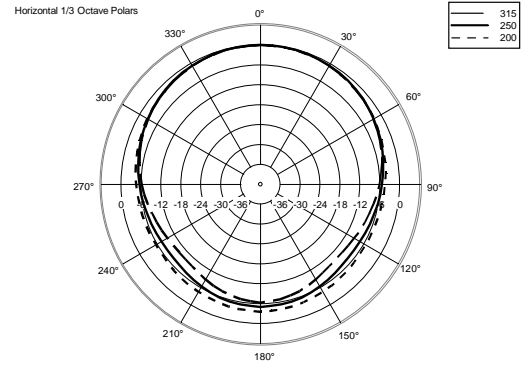

COMPACT A 12

TWO-WAY PROFESSIONAL SPEAKER

ACOUSTIC MEASUREMENTS

COMPACT A 12

TWO-WAY PROFESSIONAL SPEAKER

ACOUSTIC MEASUREMENTS

COMPACT A 12

TWO-WAY PROFESSIONAL SPEAKER

ACOUSTIC MEASUREMENTS