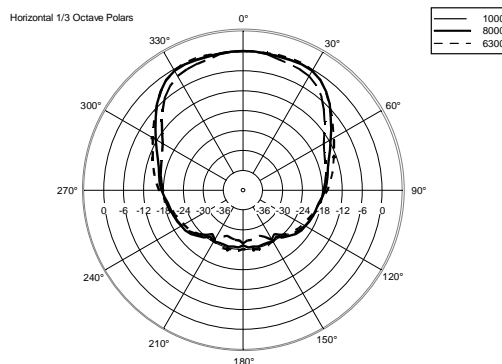

COMPACT A 12

TWO-WAY PROFESSIONAL SPEAKER

ACOUSTIC MEASUREMENTS

COMPACT A 12

TWO-WAY PROFESSIONAL SPEAKER

ACOUSTIC MEASUREMENTS

COMPACT A 12

TWO-WAY PROFESSIONAL SPEAKER

ACOUSTIC MEASUREMENTS