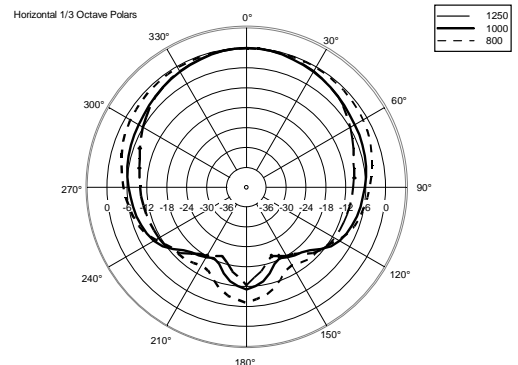

WMR 50T

TWO-WAY WALL MOUNT MONITOR SPEAKER

ACOUSTIC MEASUREMENTS

WMR 50T

TWO-WAY WALL MOUNT MONITOR SPEAKER

ACOUSTIC MEASUREMENTS

WMR 50T

TWO-WAY WALL MOUNT MONITOR SPEAKER

ACOUSTIC MEASUREMENTS