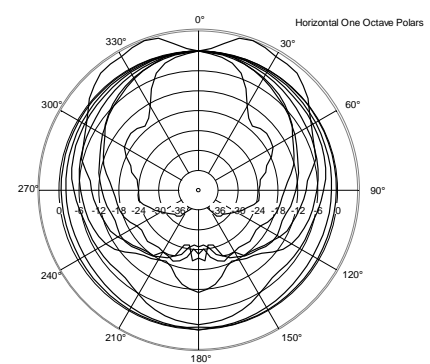

WMR 50T

TWO-WAY WALL MOUNT MONITOR SPEAKER

ACOUSTIC MEASUREMENTS

WMR 50T

TWO-WAY WALL MOUNT MONITOR SPEAKER

ACOUSTIC MEASUREMENTS

WMR 50T

TWO-WAY WALL MOUNT MONITOR SPEAKER

ACOUSTIC MEASUREMENTS