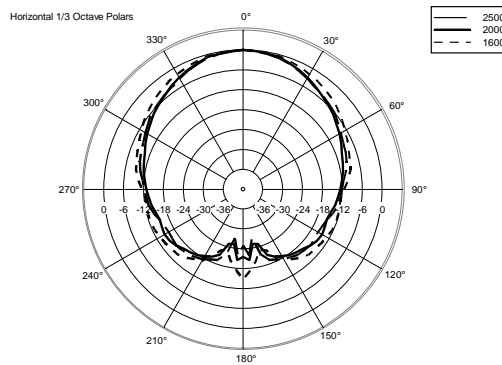

WMR 50T

TWO-WAY WALL MOUNT MONITOR SPEAKER

ACOUSTIC MEASUREMENTS

WMR 50T

TWO-WAY WALL MOUNT MONITOR SPEAKER

ACOUSTIC MEASUREMENTS

WMR 50T

TWO-WAY WALL MOUNT MONITOR SPEAKER

ACOUSTIC MEASUREMENTS