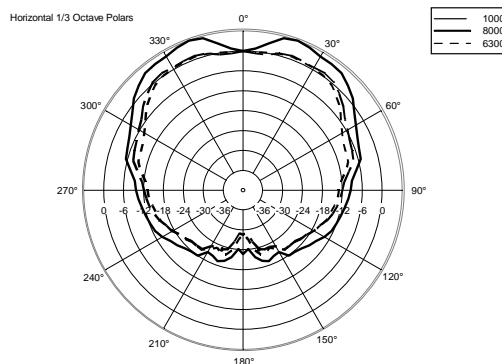

WMR 50T

TWO-WAY WALL MOUNT MONITOR SPEAKER

ACOUSTIC MEASUREMENTS

WMR 50T

TWO-WAY WALL MOUNT MONITOR SPEAKER

ACOUSTIC MEASUREMENTS

WMR 50T

TWO-WAY WALL MOUNT MONITOR SPEAKER

ACOUSTIC MEASUREMENTS