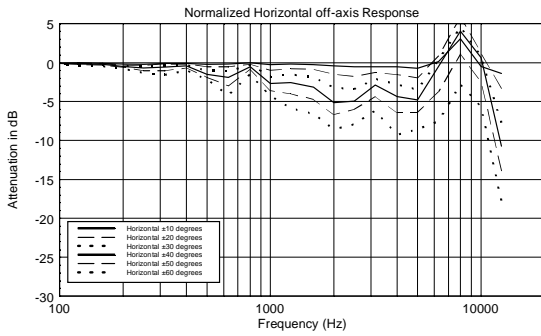

WMR 50T

TWO-WAY WALL MOUNT MONITOR SPEAKER

ACOUSTIC MEASUREMENTS

WMR 50T

TWO-WAY WALL MOUNT MONITOR SPEAKER

ACOUSTIC MEASUREMENTS

WMR 50T

TWO-WAY WALL MOUNT MONITOR SPEAKER

ACOUSTIC MEASUREMENTS