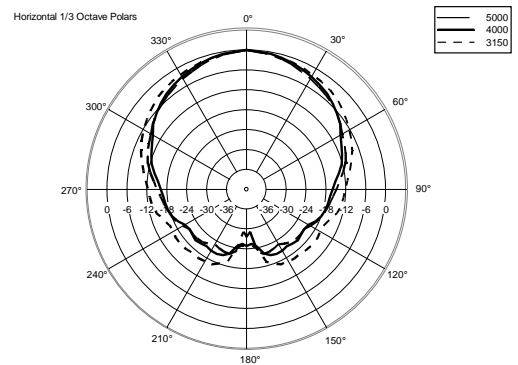

WMR 50T

TWO-WAY WALL MOUNT MONITOR SPEAKER

ACOUSTIC MEASUREMENTS

WMR 50T

TWO-WAY WALL MOUNT MONITOR SPEAKER

ACOUSTIC MEASUREMENTS

WMR 50T

TWO-WAY WALL MOUNT MONITOR SPEAKER

ACOUSTIC MEASUREMENTS