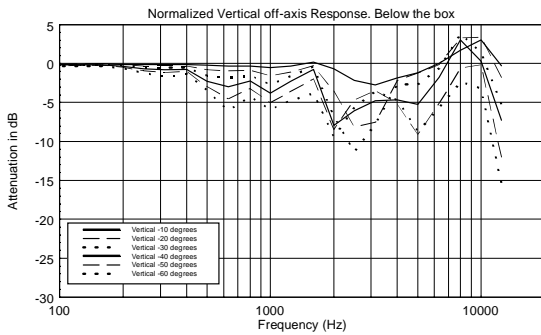

WMR 50T

TWO-WAY WALL MOUNT MONITOR SPEAKER

ACOUSTIC MEASUREMENTS

WMR 50T

TWO-WAY WALL MOUNT MONITOR SPEAKER

ACOUSTIC MEASUREMENTS

WMR 50T

TWO-WAY WALL MOUNT MONITOR SPEAKER

ACOUSTIC MEASUREMENTS