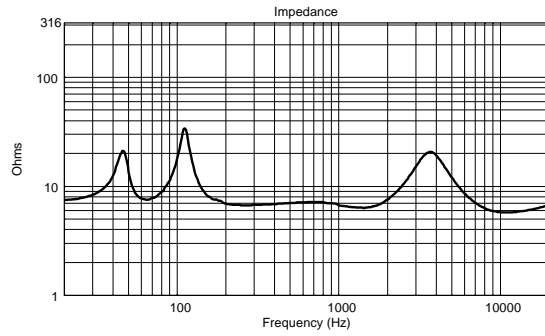

WMR 50T

TWO-WAY WALL MOUNT MONITOR SPEAKER

ACOUSTIC MEASUREMENTS

WMR 50T

TWO-WAY WALL MOUNT MONITOR SPEAKER

ACOUSTIC MEASUREMENTS

WMR 50T

TWO-WAY WALL MOUNT MONITOR SPEAKER

ACOUSTIC MEASUREMENTS