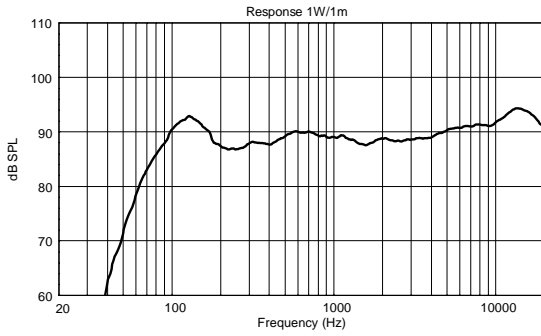

WMR 50T

TWO-WAY WALL MOUNT MONITOR SPEAKER

ACOUSTIC MEASUREMENTS

WMR 50T

TWO-WAY WALL MOUNT MONITOR SPEAKER

ACOUSTIC MEASUREMENTS

WMR 50T

TWO-WAY WALL MOUNT MONITOR SPEAKER

ACOUSTIC MEASUREMENTS