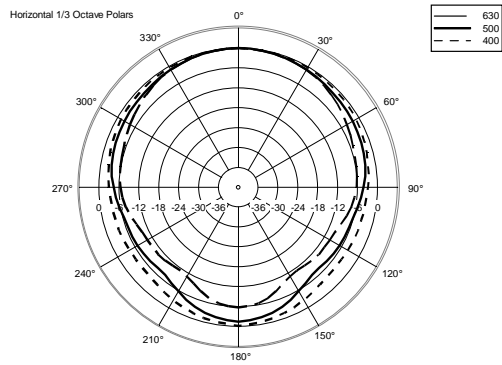

WMR 50T

TWO-WAY WALL MOUNT MONITOR SPEAKER

ACOUSTIC MEASUREMENTS

WMR 50T

TWO-WAY WALL MOUNT MONITOR SPEAKER

ACOUSTIC MEASUREMENTS

WMR 50T

TWO-WAY WALL MOUNT MONITOR SPEAKER

ACOUSTIC MEASUREMENTS