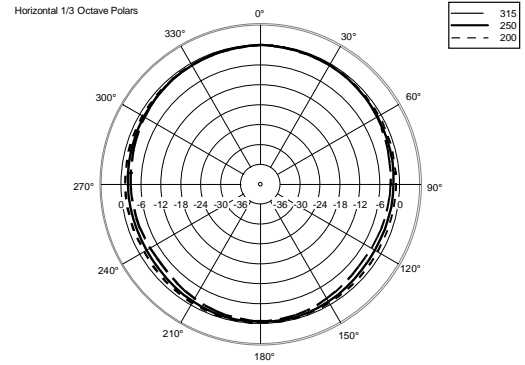

WMR 50T

TWO-WAY WALL MOUNT MONITOR SPEAKER

ACOUSTIC MEASUREMENTS

WMR 50T

TWO-WAY WALL MOUNT MONITOR SPEAKER

ACOUSTIC MEASUREMENTS

WMR 50T

TWO-WAY WALL MOUNT MONITOR SPEAKER

ACOUSTIC MEASUREMENTS