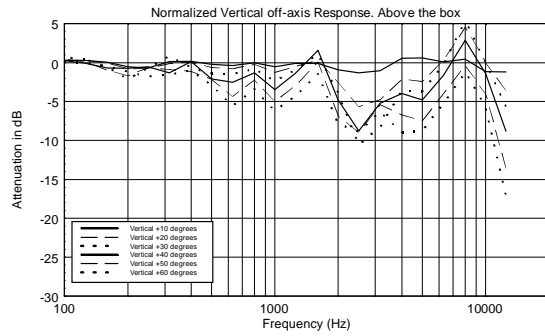

WMR 50T

TWO-WAY WALL MOUNT MONITOR SPEAKER

ACOUSTIC MEASUREMENTS

WMR 50T

TWO-WAY WALL MOUNT MONITOR SPEAKER

ACOUSTIC MEASUREMENTS

WMR 50T

TWO-WAY WALL MOUNT MONITOR SPEAKER

ACOUSTIC MEASUREMENTS