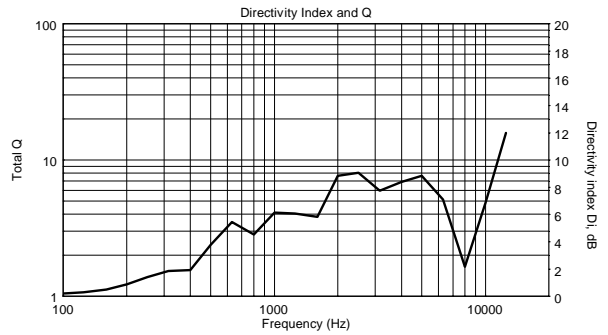

WMR 50T

TWO-WAY WALL MOUNT MONITOR SPEAKER

ACOUSTIC MEASUREMENTS

WMR 50T

TWO-WAY WALL MOUNT MONITOR SPEAKER

ACOUSTIC MEASUREMENTS

WMR 50T

TWO-WAY WALL MOUNT MONITOR SPEAKER

ACOUSTIC MEASUREMENTS