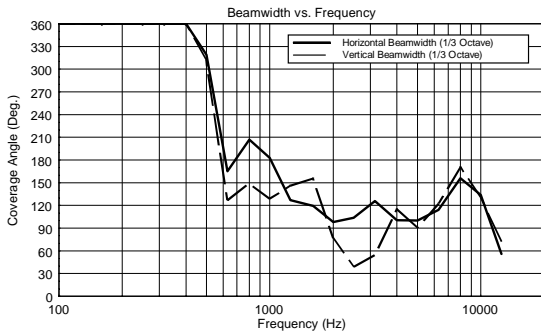

WMR 50T

TWO-WAY WALL MOUNT MONITOR SPEAKER

ACOUSTIC MEASUREMENTS

WMR 50T

TWO-WAY WALL MOUNT MONITOR SPEAKER

ACOUSTIC MEASUREMENTS

WMR 50T

TWO-WAY WALL MOUNT MONITOR SPEAKER

ACOUSTIC MEASUREMENTS