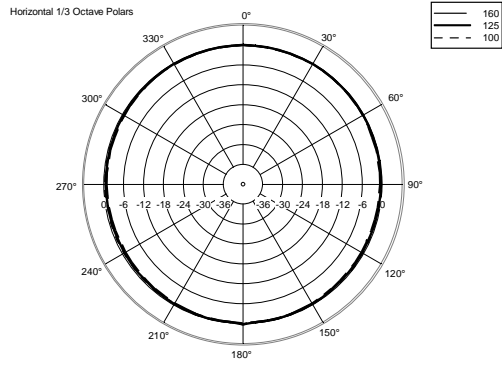

WMR 50T

TWO-WAY WALL MOUNT MONITOR SPEAKER

ACOUSTIC MEASUREMENTS

WMR 50T

TWO-WAY WALL MOUNT MONITOR SPEAKER

ACOUSTIC MEASUREMENTS

WMR 50T

TWO-WAY WALL MOUNT MONITOR SPEAKER

ACOUSTIC MEASUREMENTS