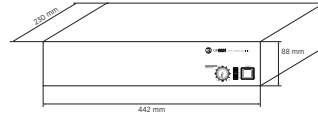

TECHNICAL SPECIFICATIONS

Amplifier specifications	Frequency Response (-3dB)	50 Hz $\pm$ 14 Hz
	Distortion (THD+N) @ 1 kHz nominal power	<0.3 %
Input section	Total number of inputs	3
	Balanced	3
	Unbalanced	2
	Mono	3
	Line inputs	1
	Line connectors	RCA
	Mic+Line inputs	1
	Mic+Line connectors	Euroblock, XLR
	Mic+Line Phantom	32 V DC
	VOX	Yes
	Paging inputs	1
Output section	Paging connectors	RJ45
	Paging command	Contact
Processing	General Purpose Inputs (GPI)	1
	Power output connectors	Euroblock
Configuration and control	Tone controls	Yes
	High-pass filter	150 Hz
Protections	Configuration	DIP switch, Front panel
	Priority	Yes
Power requirement	Cooling	Convection
	Short circuit	Yes
	Thermal	Yes
	DC	Yes
	Fuses	Yes
Power requirement	Operating voltage	220-240/115 V- 50/60Hz
	Voltage selection	Internal
	Power consumption	600 W