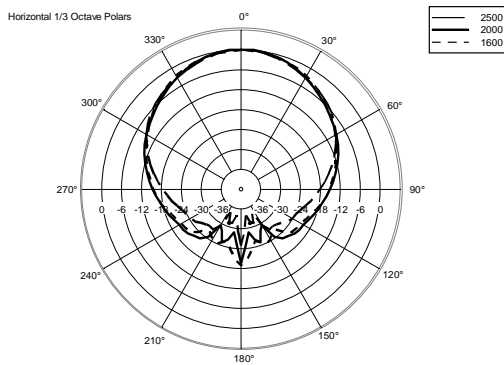

TT 22-A II

ACTIVE HIGH OUTPUT TWO-WAY SPEAKER

ACOUSTIC MEASUREMENTS

TT 22-A II

ACTIVE HIGH OUTPUT TWO-WAY SPEAKER

ACOUSTIC MEASUREMENTS

TT 22-A II

ACTIVE HIGH OUTPUT TWO-WAY SPEAKER

ACOUSTIC MEASUREMENTS