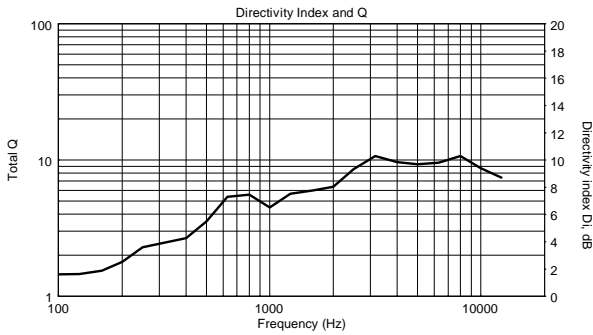

TT 22-A II

ACTIVE HIGH OUTPUT TWO-WAY SPEAKER

ACOUSTIC MEASUREMENTS

TT 22-A II

ACTIVE HIGH OUTPUT TWO-WAY SPEAKER

ACOUSTIC MEASUREMENTS

TT 22-A II

ACTIVE HIGH OUTPUT TWO-WAY SPEAKER

ACOUSTIC MEASUREMENTS