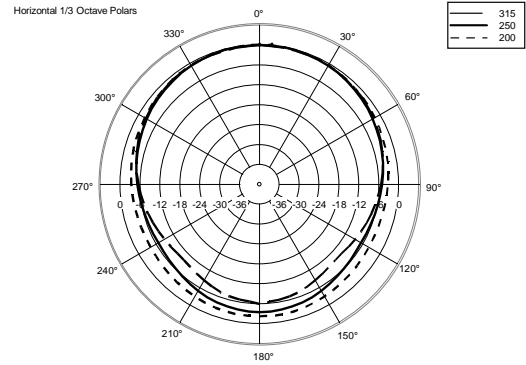

TT 22-A II

ACTIVE HIGH OUTPUT TWO-WAY SPEAKER

ACOUSTIC MEASUREMENTS

TT 22-A II

ACTIVE HIGH OUTPUT TWO-WAY SPEAKER

ACOUSTIC MEASUREMENTS

TT 22-A II

ACTIVE HIGH OUTPUT TWO-WAY SPEAKER

ACOUSTIC MEASUREMENTS