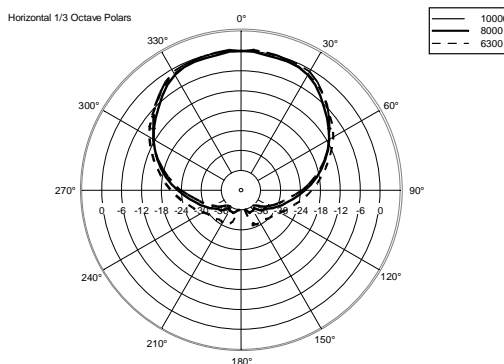

TT 22-A II

ACTIVE HIGH OUTPUT TWO-WAY SPEAKER

ACOUSTIC MEASUREMENTS

TT 22-A II

ACTIVE HIGH OUTPUT TWO-WAY SPEAKER

ACOUSTIC MEASUREMENTS

TT 22-A II

ACTIVE HIGH OUTPUT TWO-WAY SPEAKER

ACOUSTIC MEASUREMENTS