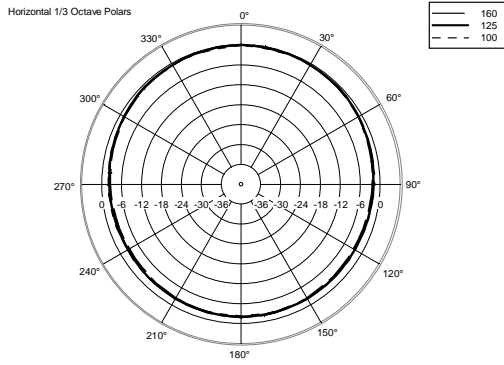

TT 22-A II

ACTIVE HIGH OUTPUT TWO-WAY SPEAKER

ACOUSTIC MEASUREMENTS

TT 22-A II

ACTIVE HIGH OUTPUT TWO-WAY SPEAKER

ACOUSTIC MEASUREMENTS

TT 22-A II

ACTIVE HIGH OUTPUT TWO-WAY SPEAKER

ACOUSTIC MEASUREMENTS