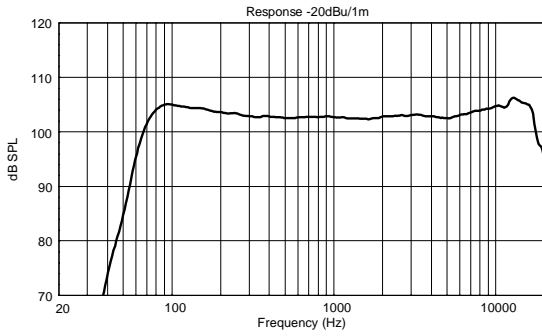

TT 22-A II

ACTIVE HIGH OUTPUT TWO-WAY SPEAKER

ACOUSTIC MEASUREMENTS

TT 22-A II

ACTIVE HIGH OUTPUT TWO-WAY SPEAKER

ACOUSTIC MEASUREMENTS

TT 22-A II

ACTIVE HIGH OUTPUT TWO-WAY SPEAKER

ACOUSTIC MEASUREMENTS