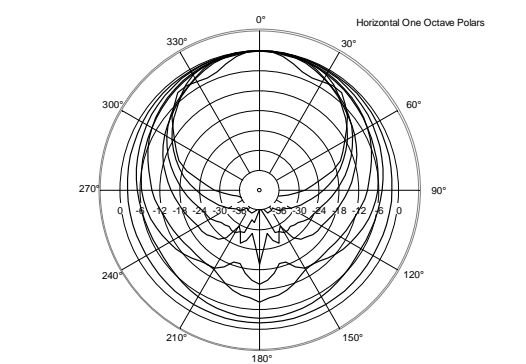

TT 22-A II

ACTIVE HIGH OUTPUT TWO-WAY SPEAKER

ACOUSTIC MEASUREMENTS

TT 22-A II

ACTIVE HIGH OUTPUT TWO-WAY SPEAKER

ACOUSTIC MEASUREMENTS

TT 22-A II

ACTIVE HIGH OUTPUT TWO-WAY SPEAKER

ACOUSTIC MEASUREMENTS