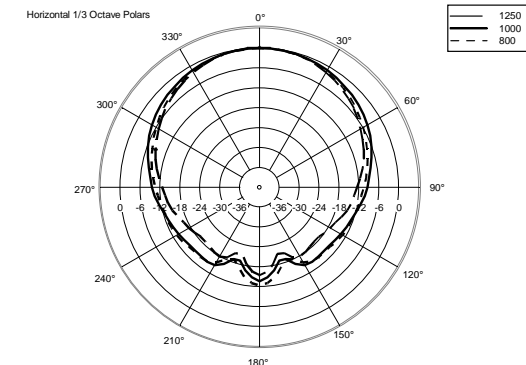

TT 22-A II

ACTIVE HIGH OUTPUT TWO-WAY SPEAKER

ACOUSTIC MEASUREMENTS

TT 22-A II

ACTIVE HIGH OUTPUT TWO-WAY SPEAKER

ACOUSTIC MEASUREMENTS

TT 22-A II

ACTIVE HIGH OUTPUT TWO-WAY SPEAKER

ACOUSTIC MEASUREMENTS