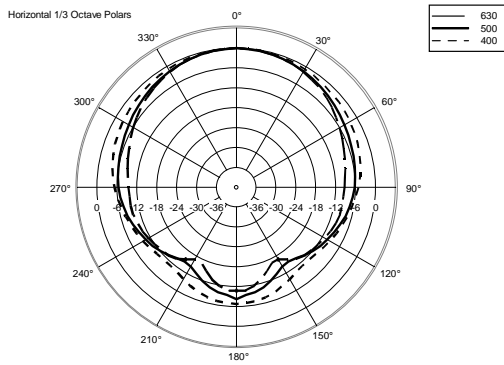

TT 22-A II

ACTIVE HIGH OUTPUT TWO-WAY SPEAKER

ACOUSTIC MEASUREMENTS

TT 22-A II

ACTIVE HIGH OUTPUT TWO-WAY SPEAKER

ACOUSTIC MEASUREMENTS

TT 22-A II

ACTIVE HIGH OUTPUT TWO-WAY SPEAKER

ACOUSTIC MEASUREMENTS