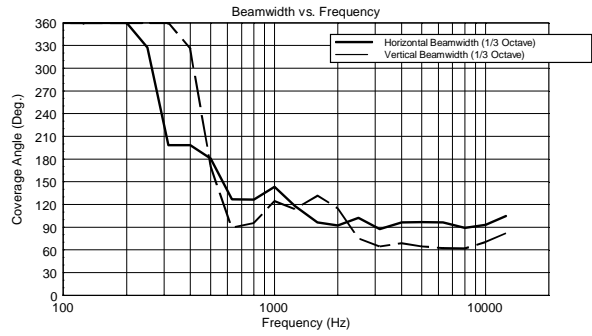

TT 22-A II

ACTIVE HIGH OUTPUT TWO-WAY SPEAKER

ACOUSTIC MEASUREMENTS

TT 22-A II

ACTIVE HIGH OUTPUT TWO-WAY SPEAKER

ACOUSTIC MEASUREMENTS

TT 22-A II

ACTIVE HIGH OUTPUT TWO-WAY SPEAKER

ACOUSTIC MEASUREMENTS