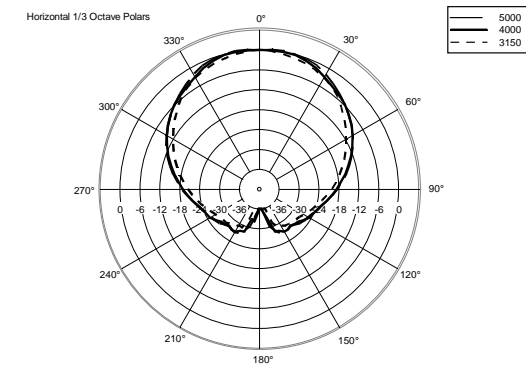

TT 22-A II

ACTIVE HIGH OUTPUT TWO-WAY SPEAKER

ACOUSTIC MEASUREMENTS

TT 22-A II

ACTIVE HIGH OUTPUT TWO-WAY SPEAKER

ACOUSTIC MEASUREMENTS

TT 22-A II

ACTIVE HIGH OUTPUT TWO-WAY SPEAKER

ACOUSTIC MEASUREMENTS