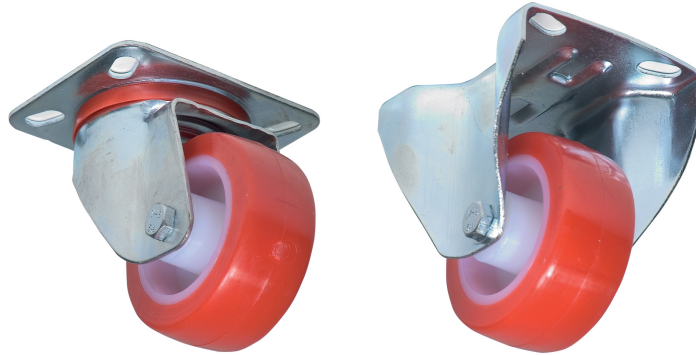

RR 2601

RACK WHEELS KIT

Description Wheels for RCF rack cabinets CR 2628 and CR 2642.
The kit includes 2 wheels with brake and 2 swivel wheels.
The maximum applicable load does not change when wheels are mounted

Standard compliance Safety agency CE compliant
Size Weight 2.27 kg / 5 lbs

Part Number 17360038 RR 2601

EAN 8024530005351