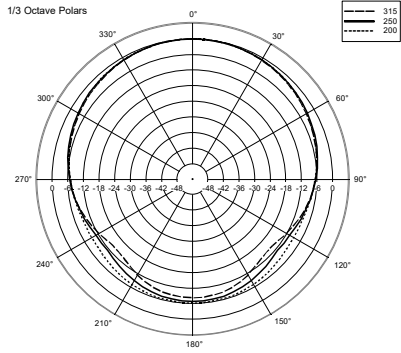

HORIZONTAL 1/3 POLAR PLOT