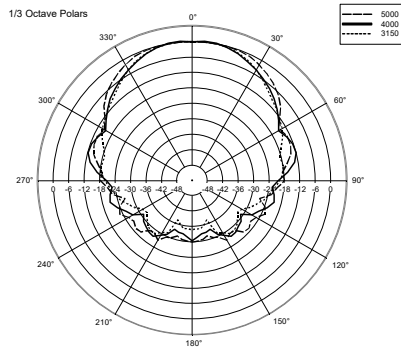

HORIZONTAL 1/3 POLAR PLOT