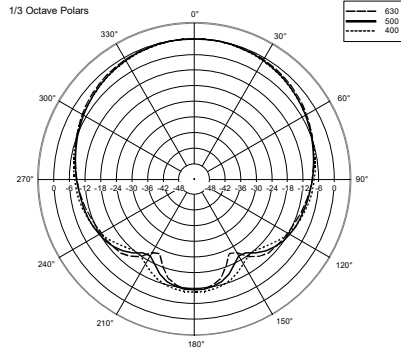

HORIZONTAL 1/3 POLAR PLOT