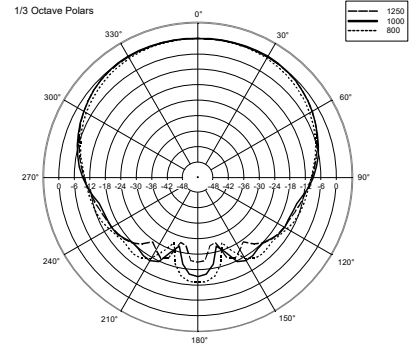

TECHNICAL SPECIFICATIONS

Acoustical specifications	Frequency Response (-10dB)	70 Hz ÷ 20000 Hz
	Max SPL @ 1m	106 dB
	Coverage angle	100°
	System Sensitivity	92 dB
Power section	Amplification	Full Range
	Power Handling	12 W RMS
	Peak Power Handling	48 W PEAK
	Recommended Amplifiers	DMA 504, DMA 162, DMA 82, DMA 162P, ES 2160, ES 3080, AM 2320, AM 2160, AM 2080, AM 1125, UP 8504, UP 8502, UP 8501, UP 2321, UP 2162
Transducers	Dome Tweeter	1.0"
	Woofers	6.0"
Input/Output section	Input connectors	Screw Terminals
	Output connectors	Screw Terminals
	Constant Voltage Transformer	70/100 V
	Power selection 1	12 W - 833 ohm
	Power selection 2	6 W - 1667 ohm
	Power selection 3	3 W - 3333 ohm
Power selection 4	1.5 W - 6667 ohm	
Standard compliance	IP protection grade	IP 44
	Safety agency	CE compliant
Physical specifications	Hardware	Plastic Material
	Color	White - RAL 9003, Black - RAL 9005
Size	Depth	73 mm / 2.87 inches
	Recessed Depth	66 mm / 2.6 inches
	Diameter	204 mm / 8.03 inches
	Cut out diameter	182 mm / 7.17 inches
	Weight	0.78 kg / 1.72 lbs
Shipping information	Package Height	240 mm / 9.45 inches
	Package Width	240 mm / 9.45 inches
	Package Depth	110 mm / 4.33 inches
	Package Weight	1.56 kg / 3.44 lbs

EAN 8024530018467

DRAWINGS

HORIZONTAL 1/3 POLAR PLOT

A&E SPECIFICATIONS

The product shall be a ceiling speaker featuring elegant and innovative design that can be flush-mounted in false ceilings or panels, incorporating a coaxial 6" woofer with a 1" tweeter.