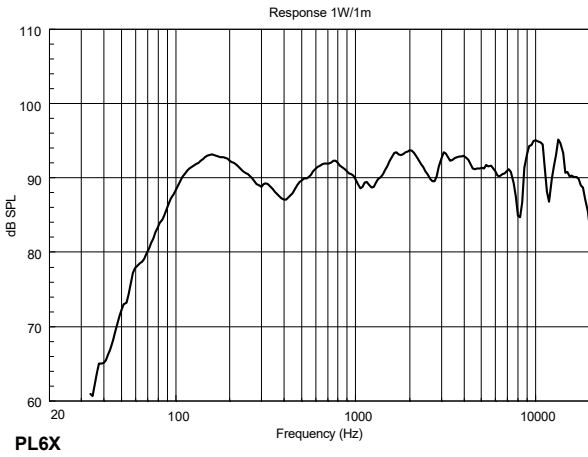

TECHNICAL SPECIFICATIONS

Acoustical specifications	Frequency Response (-10dB)	70 Hz ÷ 20000 Hz
	Max SPL @ 1m	106 dB
	Coverage angle	100°
	System Sensitivity	92 dB
Power section	Amplification	Full Range
	Power Handling	12 W RMS
	Peak Power Handling	48 W PEAK
	Recommended Amplifiers	DMA 504, DMA 162, DMA 82, DMA 162P, ES 2160, ES 3080, AM 2320, AM 2160, AM 2080, AM 1125, UP 8504, UP 8502, UP 8501, UP 2321, UP 2162
Transducers	Dome Tweeter	1.0"
	Woofers	6.0"
Input/Output section	Input connectors	Screw Terminals
	Output connectors	Screw Terminals
	Constant Voltage Transformer	70/100 V
	Power selection 1	12 W - 833 ohm
	Power selection 2	6 W - 1667 ohm
	Power selection 3	3 W - 3333 ohm
Power selection 4	1.5 W - 6667 ohm	
Standard compliance	IP protection grade	IP 44
	Safety agency	CE compliant
Physical specifications	Hardware	Plastic Material
	Color	White - RAL 9003, Black - RAL 9005
Size	Depth	73 mm / 2.87 inches
	Recessed Depth	66 mm / 2.6 inches
	Diameter	204 mm / 8.03 inches
	Cut out diameter	182 mm / 7.17 inches
	Weight	0.78 kg / 1.72 lbs
Shipping information	Package Height	240 mm / 9.45 inches
	Package Width	240 mm / 9.45 inches
	Package Depth	110 mm / 4.33 inches
	Package Weight	1.56 kg / 3.44 lbs

EAN 8024530018467

DRAWINGS

HORIZONTAL 1/3 POLAR PLOT

A&E SPECIFICATIONS

The product shall be a ceiling speaker featuring elegant and innovative design that can be flush-mounted in false ceilings or panels, incorporating a coaxial 6" woofer with a 1" tweeter.