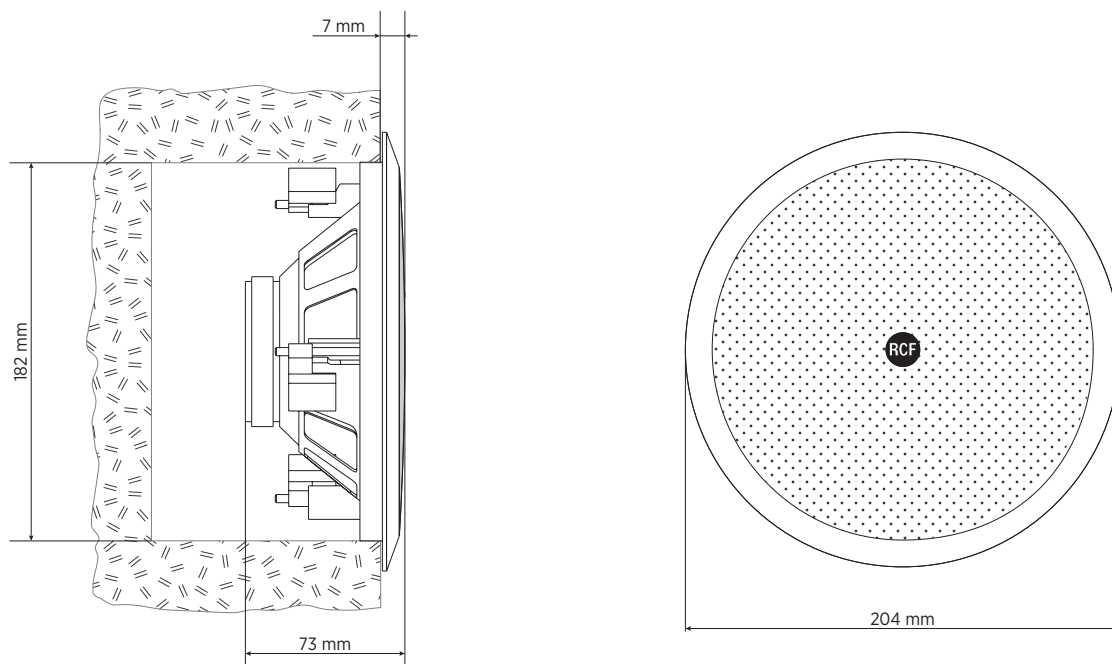

TECHNICAL SPECIFICATIONS

Acoustical specifications	Frequency Response (-10dB)	70 Hz ÷ 20000 Hz
	Max SPL @ 1m	106 dB
	Coverage angle	100°
	System Sensitivity	92 dB
Power section	Amplification	Full Range
	Power Handling	12 W RMS
	Peak Power Handling	48 W PEAK
	Recommended Amplifiers	DMA 504, DMA 162, DMA 82, DMA 162P, ES 2160, ES 3080, AM 2320, AM 2160, AM 2080, AM 1125, UP 8504, UP 8502, UP 8501, UP 2321, UP 2162
Transducers	Dome Tweeter	1.0"
	Woofers	6.0"
Input/Output section	Input connectors	Screw Terminals
	Output connectors	Screw Terminals
	Constant Voltage Transformer	70/100 V
	Power selection 1	12 W - 833 ohm
	Power selection 2	6 W - 1667 ohm
	Power selection 3	3 W - 3333 ohm
Power selection 4	1.5 W - 6667 ohm	
Standard compliance	IP protection grade	IP 44
	Safety agency	CE compliant
Physical specifications	Hardware	Plastic Material
	Color	White - RAL 9003, Black - RAL 9005
Size	Depth	73 mm / 2.87 inches
	Recessed Depth	66 mm / 2.6 inches
	Diameter	204 mm / 8.03 inches
	Cut out diameter	182 mm / 7.17 inches
	Weight	0.78 kg / 1.72 lbs
Shipping information	Package Height	240 mm / 9.45 inches
	Package Width	240 mm / 9.45 inches
	Package Depth	110 mm / 4.33 inches
	Package Weight	1.56 kg / 3.44 lbs

EAN 8024530018467

DRAWINGS

HORIZONTAL 1/3 POLAR PLOT

A&E SPECIFICATIONS

The product shall be a ceiling speaker featuring elegant and innovative design that can be flush-mounted in false ceilings or panels, incorporating a coaxial 6" woofer with a 1" tweeter.