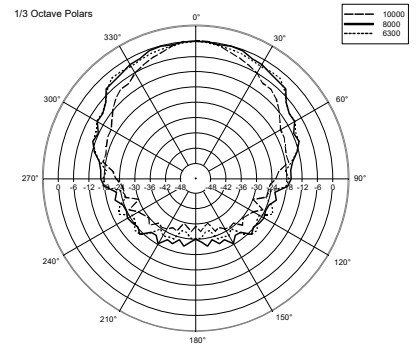

HORIZONTAL 1/3 POLAR PLOT