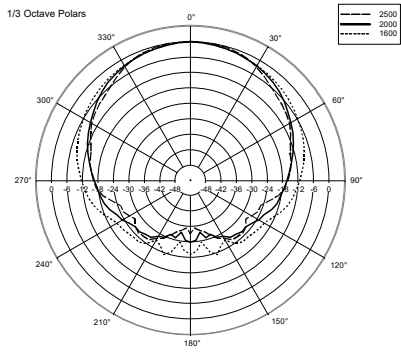

HORIZONTAL 1/3 POLAR PLOT