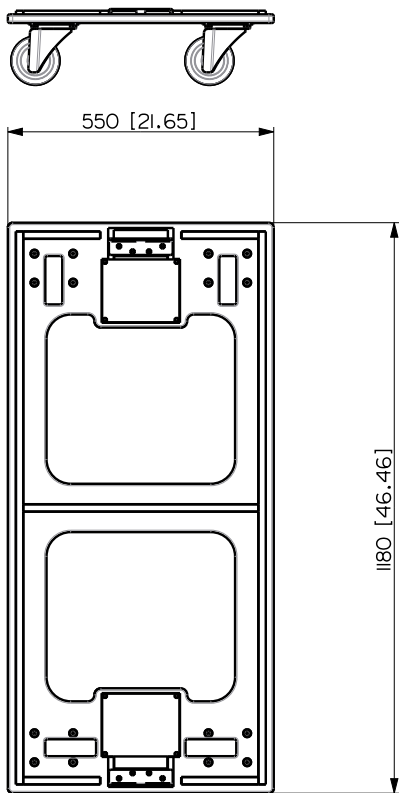

KRT-WH SUB 9006

KART

DESCRIPTION

Detachable front wheel board including 4 x 100 mm yellow wheels

**TECHNICAL SPECIFICATIONS**

General specifications	Wheels Diameter	100 mm
	Wheels Color	Blue
Standard compliance	Safety agency:	CE compliant
Physical specifications	Color:	Black
Size	Height:	157 mm / 6.18 inches
	Width:	1180 mm / 46.46 inches
	Depth:	550 mm / 21.65 inches
	Weight:	9.2 kg / 20.28 lbs
Shipping informations	Package Height:	195 mm / 7.68 inches
	Package Width:	575 mm / 22.64 inches
	Package Depth:	1200 mm / 47.24 inches
	Package Weight:	15.8 kg / 34.83 lbs

PART NUMBER

- **13360361**

KRT-WH SUB 9006

EAN 8024530013769

	KART WITH WHEELS KRT-WH SUB 9006	REV. A
--	----------------------------------	-----------