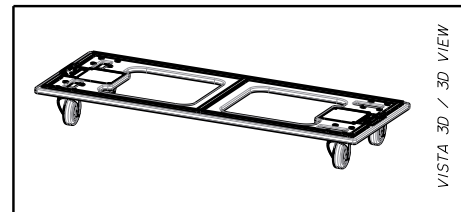

KRT-WH SUB 9006

KART

DESCRIPTION

Detachable front wheel board including 4 x 100 mm yellow wheels

**TECHNICAL SPECIFICATIONS**

General specifications	Wheels Diameter	100 mm
	Wheels Color	Blue
Standard compliance	Safety agency:	CE compliant
Physical specifications	Color:	Black
Size	Height:	157 mm / 6.18 inches
	Width:	1180 mm / 46.46 inches
	Depth:	550 mm / 21.65 inches
	Weight:	9.2 kg / 20.28 lbs
Shipping informations	Package Height:	195 mm / 7.68 inches
	Package Width:	575 mm / 22.64 inches
	Package Depth:	1200 mm / 47.24 inches
	Package Weight:	15.8 kg / 34.83 lbs

PART NUMBER

- **13360361**

KRT-WH SUB 9006

EAN 8024530013769

	KART WITH WHEELS KRT-WH SUB 9006	REV. A
--	----------------------------------	-----------