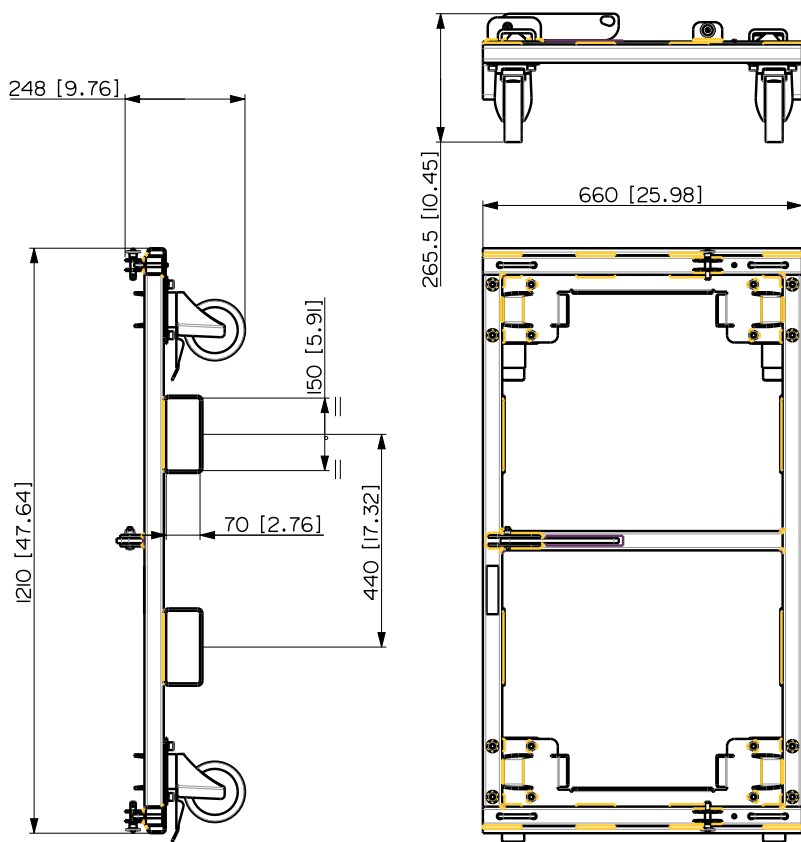

KRT-WH 4X HDL 50

KART WITH WHEELS

DESCRIPTION

The heavy-duty RCF KART can safely transport up to 4 cabinets.
4 wheels included.

FEATURES

- Strong construction
- Transport of up to 4 modules
- Safe lock pin on the bottom
- Equipped with 4 heavy duty wheels with brakes
- Painted with black, scratch resistant paint

**TECHNICAL SPECIFICATIONS**

Standard compliance	Safety agency	CE compliant
Physical specifications	Color	Black
Size	Height	254 mm / 10 inches
	Width	1210 mm / 47.64 inches
	Depth	660 mm / 25.98 inches
	Weight	38 kg / 83.78 lbs
Shipping information	Package Height	290 mm / 11.42 inches
	Package Width	1370 mm / 53.94 inches
	Package Depth	695 mm / 27.36 inches
	Package Weight	47 kg / 103.62 lbs

PART NUMBER

- **13360336**

KRT-WH 4X HDL 50

EAN 8024530013271

VISTA 3D / 3D VIEW

	KART WITH WHEELS 4 X HDL 50-A	REV. A
--	-------------------------------	-----------