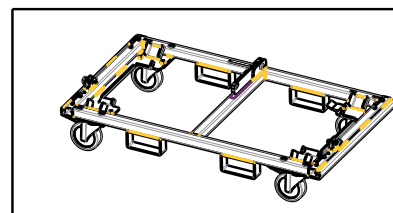

VISTA 3D / 3D VIEW

	KART WITH WHEELS 4 X HDL 50-A	REV. A