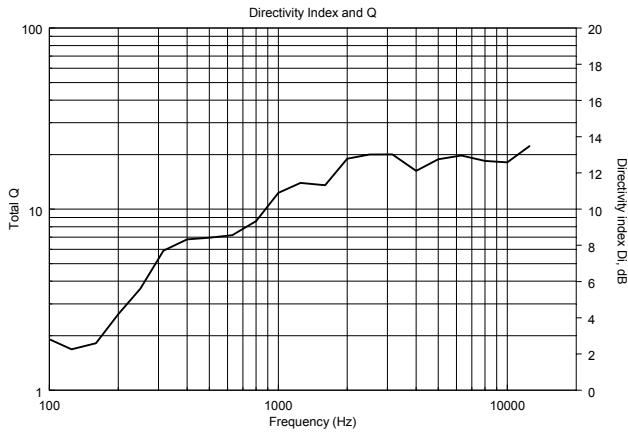

# HL 2260

HORN LOADED TWO-WAY ARRAY 60° X 22.5°

## ACOUSTIC MEASUREMENTS