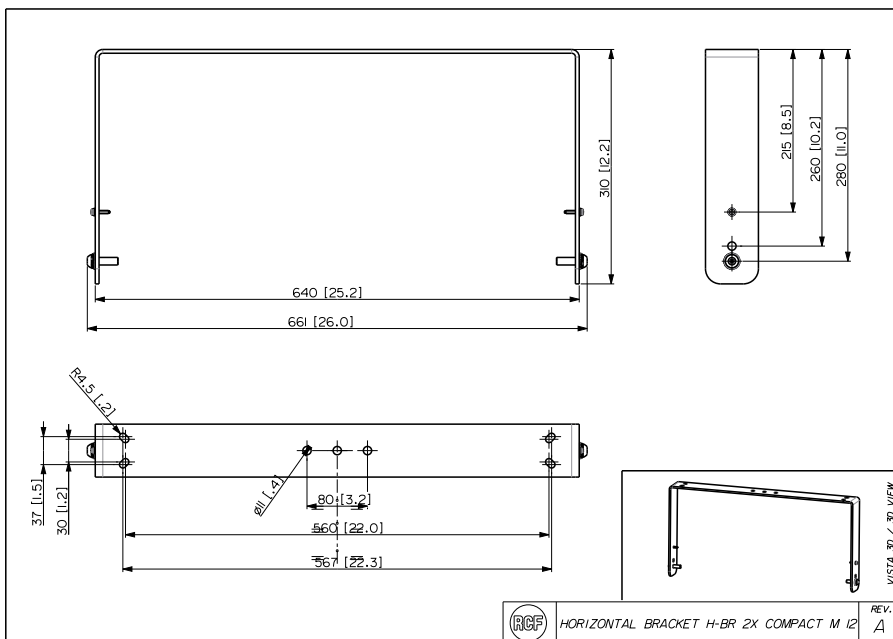

Line Art 2D

Artikel-nummer

H-BR 2X COMPACT M

13360445 12

Black - RAL 9005 EAN 8024530018283

H-BR 2X COMPACT M

13360464 12 W

White - RAL 9003 EAN 8024530019570

Spezifikationen

Products are continually improved. All specifications are therefore subject to change without notice.