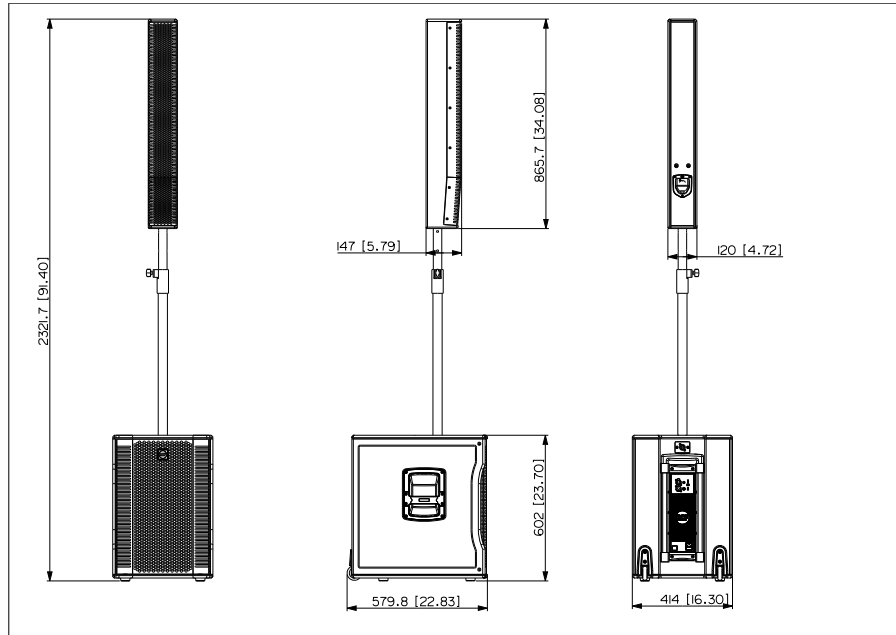

- Features**
- › 1400 Watt
  - › 130 dB max SPL
  - › 40 Hz 20 kHz frequency response
  - › 15" Woofer
  - › 8 x 4" neodymium full-range woofer
  - › 90° x 30° slightly tilted pattern control
  - › Innovative DSP processing
  - › Pole mountable, easy set-up and transportation

### TECHNICAL SPECIFICATIONS

<b>Acoustical specifications</b>	Frequency Response	40 Hz ÷ 20000 Hz
	Max SPL @ 1m	130 dB
	Horizontal coverage angle	90°
	Vertical coverage angle	30°
<b>Transducers</b>	Fullrange	8 x 4.0", 1.0" v.c
	Woofer	15", 3.0" v.c
<b>Input/Output section</b>	Input signal	bal/unbal
	Input connectors	XLR, Jack
	Output connectors	XLR
	Input sensitivity	-2 dBu/+4 dBu
<b>Processor section</b>	Crossover Frequencies	180 Hz
	Protections	Thermal, RMS
	Limiter	Soft Limiter
	Controls	Volume, EQ
<b>Power section</b>	Total Power	1400 W Peak, 700 W RMS
	High frequencies	400 W Peak, 200 W RMS
	Low frequencies	1000 W Peak, 500 W RMS
	Cooling	Convection
	Connections	VDE
	<b>Standard compliance</b>	Safety agency
<b>Physical specifications</b>	Cabinet/Case Material	Baltic birch plywood
	Color	Black, White - RAL 9003
<b>Size</b>	Height	2200 mm / 86.61 inches
	Width	410 mm / 16.14 inches
	Depth	560 mm / 22.05 inches
	Weight	36.4 kg / 80.25 lbs
<b>ACCESSORIES</b>		
<b>Cables</b>	AC XLR 3M3F	13360102      8024530006402