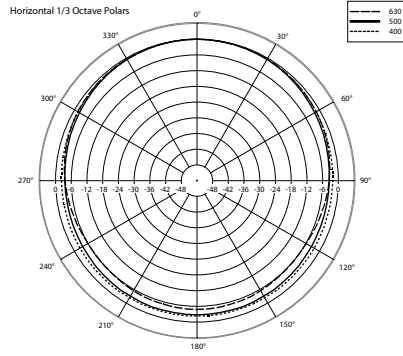

TECHNICAL SPECIFICATIONS

Acoustical specifications	Frequency Response (-10dB)	80 Hz ÷ 20000 Hz
	Max SPL @ 1m	101 dB
	Max SPL @ 4m	89 dB
	Coverage angle	210°
	System Sensitivity	88 dB
	System Sensitivity 1W @ 4m	76 dB
Power section	Amplification	Full Range
	Power Handling	20 W
	Peak Power Handling	80 W PEAK
	Protections	Thermal fuse
	Recommended Amplifiers	DMA 504, DMA 162, DMA 82, DMA 162P, DXT 3000, DXT 4000, DXT 7000
Transducers	Fullrange	1 x 5.0"
Input/Output section	Input connectors	Ceramic screw terminals
	Output connectors	Ceramic screw terminals
	Constant Voltage Transformer	100 V
	Power selection 1	20 W - 500 ohm
	Power selection 2	10 W - 1000 ohm
	Power selection 3	5 W - 2000 ohm
Power selection 4	2.5 W - 4000 ohm	
Standard compliance	IP protection grade	IP 65
	Safety agency	CE compliant
	EN54-24 certified	Yes
	CPR number	0068-CPR-058/2014
Physical specifications	Hardware	Wall mount metal plate
	Color	White - RAL 9016
Size	Height	183 mm / 7.2 inches
	Width	176 mm / 6.93 inches
	Depth	261 mm / 10.28 inches
	Weight	2.61 kg / 5.75 lbs
Shipping information	Package Height	230 mm / 9.06 inches
	Package Width	400 mm / 15.75 inches
	Package Depth	380 mm / 14.96 inches
	Package Weight	3.54 kg / 7.8 lbs

PART NUMBER

- **13133076**

DP 5EN

White - RAL 9016

EAN 8024530011123

DRAWINGS

SCHEMATICS

HORIZONTAL 1/3 POLAR PLOT