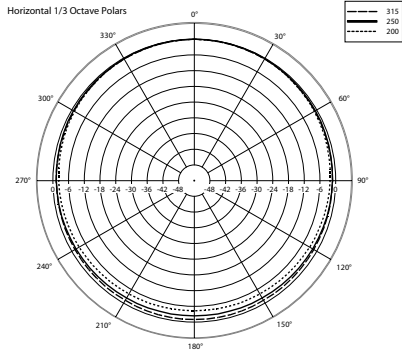

TECHNICAL SPECIFICATIONS

Acoustical specifications	Frequency Response (-10dB)	80 Hz ÷ 20000 Hz
	Max SPL @ 1m	101 dB
	Max SPL @ 4m	89 dB
	Coverage angle	210°
	System Sensitivity	88 dB
	System Sensitivity 1W @ 4m	76 dB
Power section	Amplification	Full Range
	Power Handling	20 W
	Peak Power Handling	80 W PEAK
	Protections	Thermal fuse
	Recommended Amplifiers	DMA 504, DMA 162, DMA 82, DMA 162P, DXT 3000, DXT 4000, DXT 7000
Transducers	Fullrange	1 x 5.0"
Input/Output section	Input connectors	Ceramic screw terminals
	Output connectors	Ceramic screw terminals
	Constant Voltage Transformer	100 V
	Power selection 1	20 W - 500 ohm
	Power selection 2	10 W - 1000 ohm
	Power selection 3	5 W - 2000 ohm
Power selection 4	2.5 W - 4000 ohm	
Standard compliance	IP protection grade	IP 65
	Safety agency	CE compliant
	EN54-24 certified	Yes
	CPR number	0068-CPR-058/2014
Physical specifications	Hardware	Wall mount metal plate
	Color	White - RAL 9016
Size	Height	183 mm / 7.2 inches
	Width	176 mm / 6.93 inches
	Depth	261 mm / 10.28 inches
	Weight	2.61 kg / 5.75 lbs
Shipping information	Package Height	230 mm / 9.06 inches
	Package Width	400 mm / 15.75 inches
	Package Depth	380 mm / 14.96 inches
	Package Weight	3.54 kg / 7.8 lbs

PART NUMBER

- **13133076**

DP 5EN

White - RAL 9016

EAN 8024530011123

DRAWINGS

SCHEMATICS

HORIZONTAL 1/3 POLAR PLOT