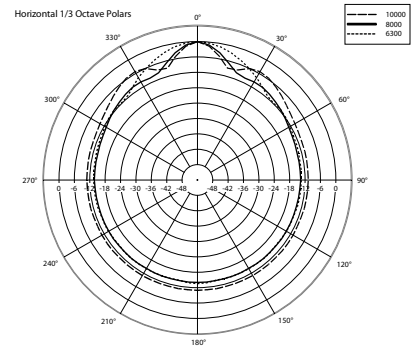

TECHNICAL SPECIFICATIONS

Acoustical specifications	Frequency Response (-10dB)	80 Hz ÷ 20000 Hz
	Max SPL @ 1m	101 dB
	Max SPL @ 4m	89 dB
	Coverage angle	210°
	System Sensitivity	88 dB
	System Sensitivity 1W @ 4m	76 dB
Power section	Amplification	Full Range
	Power Handling	20 W
	Peak Power Handling	80 W PEAK
	Protections	Thermal fuse
	Recommended Amplifiers	DMA 504, DMA 162, DMA 82, DMA 162P, DXT 3000, DXT 4000, DXT 7000
Transducers	Fullrange	1 x 5.0"
Input/Output section	Input connectors	Ceramic screw terminals
	Output connectors	Ceramic screw terminals
	Constant Voltage Transformer	100 V
	Power selection 1	20 W - 500 ohm
	Power selection 2	10 W - 1000 ohm
	Power selection 3	5 W - 2000 ohm
Power selection 4	2.5 W - 4000 ohm	
Standard compliance	IP protection grade	IP 65
	Safety agency	CE compliant
	EN54-24 certified	Yes
	CPR number	0068-CPR-058/2014
Physical specifications	Hardware	Wall mount metal plate
	Color	White - RAL 9016
Size	Height	183 mm / 7.2 inches
	Width	176 mm / 6.93 inches
	Depth	261 mm / 10.28 inches
	Weight	2.61 kg / 5.75 lbs
Shipping information	Package Height	230 mm / 9.06 inches
	Package Width	400 mm / 15.75 inches
	Package Depth	380 mm / 14.96 inches
	Package Weight	3.54 kg / 7.8 lbs

PART NUMBER

- **13133076**

DP 5EN

White - RAL 9016

EAN 8024530011123

DRAWINGS

SCHEMATICS

HORIZONTAL 1/3 POLAR PLOT