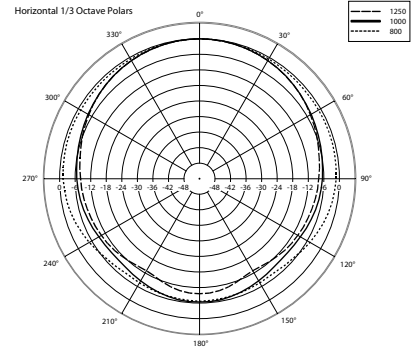

TECHNICAL SPECIFICATIONS

Acoustical specifications	Frequency Response (-10dB)	80 Hz ÷ 20000 Hz
	Max SPL @ 1m	101 dB
	Max SPL @ 4m	89 dB
	Coverage angle	210°
	System Sensitivity	88 dB
	System Sensitivity 1W @ 4m	76 dB
Power section	Amplification	Full Range
	Power Handling	20 W
	Peak Power Handling	80 W PEAK
	Protections	Thermal fuse
	Recommended Amplifiers	DMA 504, DMA 162, DMA 82, DMA 162P, DXT 3000, DXT 4000, DXT 7000
Transducers	Fullrange	1 x 5.0"
Input/Output section	Input connectors	Ceramic screw terminals
	Output connectors	Ceramic screw terminals
	Constant Voltage Transformer	100 V
	Power selection 1	20 W - 500 ohm
	Power selection 2	10 W - 1000 ohm
	Power selection 3	5 W - 2000 ohm
Power selection 4	2.5 W - 4000 ohm	
Standard compliance	IP protection grade	IP 65
	Safety agency	CE compliant
	EN54-24 certified	Yes
	CPR number	0068-CPR-058/2014
Physical specifications	Hardware	Wall mount metal plate
	Color	White - RAL 9016
Size	Height	183 mm / 7.2 inches
	Width	176 mm / 6.93 inches
	Depth	261 mm / 10.28 inches
	Weight	2.61 kg / 5.75 lbs
Shipping information	Package Height	230 mm / 9.06 inches
	Package Width	400 mm / 15.75 inches
	Package Depth	380 mm / 14.96 inches
	Package Weight	3.54 kg / 7.8 lbs

PART NUMBER

- **13133076**

DP 5EN

White - RAL 9016

EAN 8024530011123

DRAWINGS

SCHEMATICS

HORIZONTAL 1/3 POLAR PLOT