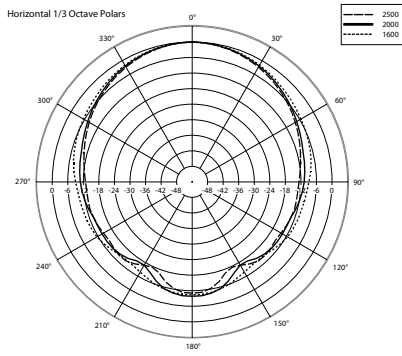

TECHNICAL SPECIFICATIONS

Acoustical specifications	Frequency Response (-10dB)	80 Hz ÷ 20000 Hz
	Max SPL @ 1m	101 dB
	Max SPL @ 4m	89 dB
	Coverage angle	210°
	System Sensitivity	88 dB
	System Sensitivity 1W @ 4m	76 dB
Power section	Amplification	Full Range
	Power Handling	20 W
	Peak Power Handling	80 W PEAK
	Protections	Thermal fuse
	Recommended Amplifiers	DMA 504, DMA 162, DMA 82, DMA 162P, DXT 3000, DXT 4000, DXT 7000
Transducers	Fullrange	1 x 5.0"
Input/Output section	Input connectors	Ceramic screw terminals
	Output connectors	Ceramic screw terminals
	Constant Voltage Transformer	100 V
	Power selection 1	20 W - 500 ohm
	Power selection 2	10 W - 1000 ohm
	Power selection 3	5 W - 2000 ohm
Power selection 4	2.5 W - 4000 ohm	
Standard compliance	IP protection grade	IP 65
	Safety agency	CE compliant
	EN54-24 certified	Yes
	CPR number	0068-CPR-058/2014
Physical specifications	Hardware	Wall mount metal plate
	Color	White - RAL 9016
Size	Height	183 mm / 7.2 inches
	Width	176 mm / 6.93 inches
	Depth	261 mm / 10.28 inches
	Weight	2.61 kg / 5.75 lbs
Shipping information	Package Height	230 mm / 9.06 inches
	Package Width	400 mm / 15.75 inches
	Package Depth	380 mm / 14.96 inches
	Package Weight	3.54 kg / 7.8 lbs

PART NUMBER

- **13133076**

DP 5EN

White - RAL 9016

EAN 8024530011123

DRAWINGS

SCHEMATICS

HORIZONTAL 1/3 POLAR PLOT