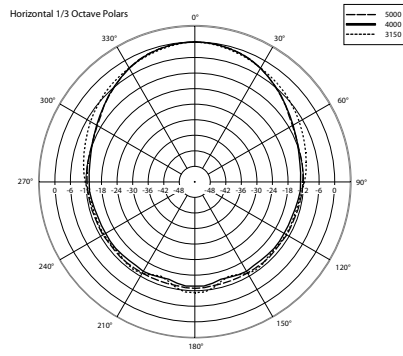

TECHNICAL SPECIFICATIONS

Acoustical specifications	Frequency Response (-10dB)	80 Hz ÷ 20000 Hz
	Max SPL @ 1m	101 dB
	Max SPL @ 4m	89 dB
	Coverage angle	210°
	System Sensitivity	88 dB
	System Sensitivity 1W @ 4m	76 dB
Power section	Amplification	Full Range
	Power Handling	20 W
	Peak Power Handling	80 W PEAK
	Protections	Thermal fuse
	Recommended Amplifiers	DMA 504, DMA 162, DMA 82, DMA 162P, DXT 3000, DXT 4000, DXT 7000
Transducers	Fullrange	1 x 5.0"
Input/Output section	Input connectors	Ceramic screw terminals
	Output connectors	Ceramic screw terminals
	Constant Voltage Transformer	100 V
	Power selection 1	20 W - 500 ohm
	Power selection 2	10 W - 1000 ohm
	Power selection 3	5 W - 2000 ohm
Power selection 4	2.5 W - 4000 ohm	
Standard compliance	IP protection grade	IP 65
	Safety agency	CE compliant
	EN54-24 certified	Yes
	CPR number	0068-CPR-058/2014
Physical specifications	Hardware	Wall mount metal plate
	Color	White - RAL 9016
Size	Height	183 mm / 7.2 inches
	Width	176 mm / 6.93 inches
	Depth	261 mm / 10.28 inches
	Weight	2.61 kg / 5.75 lbs
Shipping information	Package Height	230 mm / 9.06 inches
	Package Width	400 mm / 15.75 inches
	Package Depth	380 mm / 14.96 inches
	Package Weight	3.54 kg / 7.8 lbs

PART NUMBER

- **13133076**

DP 5EN

White - RAL 9016

EAN 8024530011123

DRAWINGS

SCHEMATICS

HORIZONTAL 1/3 POLAR PLOT