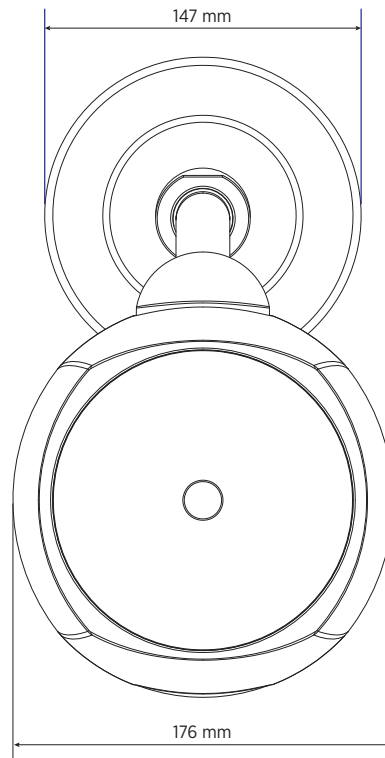

FEATURES

- 5" fullrange transducer.
- Power selectable (100 V): 20 W – 10 W – 5 W – 2.5 W.
- 88 dB sensitivity.
- Colour white RAL 9016.
- Flameproof ABS body, steel grille.
- In/out ceramic terminal block.
- Thermal fuse protection.
- Protection grade IP65.

TECHNICAL SPECIFICATIONS

Acoustical specifications	Frequency Response (-10dB)	80 Hz ÷ 20000 Hz
	Max SPL @ 1m	101 dB
	Max SPL @ 4m	89 dB
	Coverage angle	210°
	System Sensitivity	88 dB
	System Sensitivity 1W @ 4m	76 dB
Power section	Amplification	Full Range
	Power Handling	20 W
	Peak Power Handling	80 W PEAK
	Protections	Thermal fuse
	Recommended Amplifiers	DMA 504, DMA 162, DMA 82, DMA 162P, DXT 3000, DXT 4000, DXT 7000
Transducers	Fullrange	1 x 5.0"
Input/Output section	Input connectors	Ceramic screw terminals
	Output connectors	Ceramic screw terminals
	Constant Voltage Transformer	100 V
	Power selection 1	20 W - 500 ohm
	Power selection 2	10 W - 1000 ohm
	Power selection 3	5 W - 2000 ohm
Power selection 4	2.5 W - 4000 ohm	
Standard compliance	IP protection grade	IP 65
	Safety agency	CE compliant
	EN54-24 certified	Yes
	CPR number	0068-CPR-058/2014
Physical specifications	Hardware	Wall mount metal plate
	Color	White - RAL 9016
Size	Height	183 mm / 7.2 inches
	Width	176 mm / 6.93 inches
	Depth	261 mm / 10.28 inches
	Weight	2.61 kg / 5.75 lbs
Shipping information	Package Height	230 mm / 9.06 inches
	Package Width	400 mm / 15.75 inches
	Package Depth	380 mm / 14.96 inches
	Package Weight	3.54 kg / 7.8 lbs

PART NUMBER

- **13133076**

DP 5EN

White - RAL 9016

EAN 8024530011123

DRAWINGS

SCHEMATICS

HORIZONTAL 1/3 POLAR PLOT