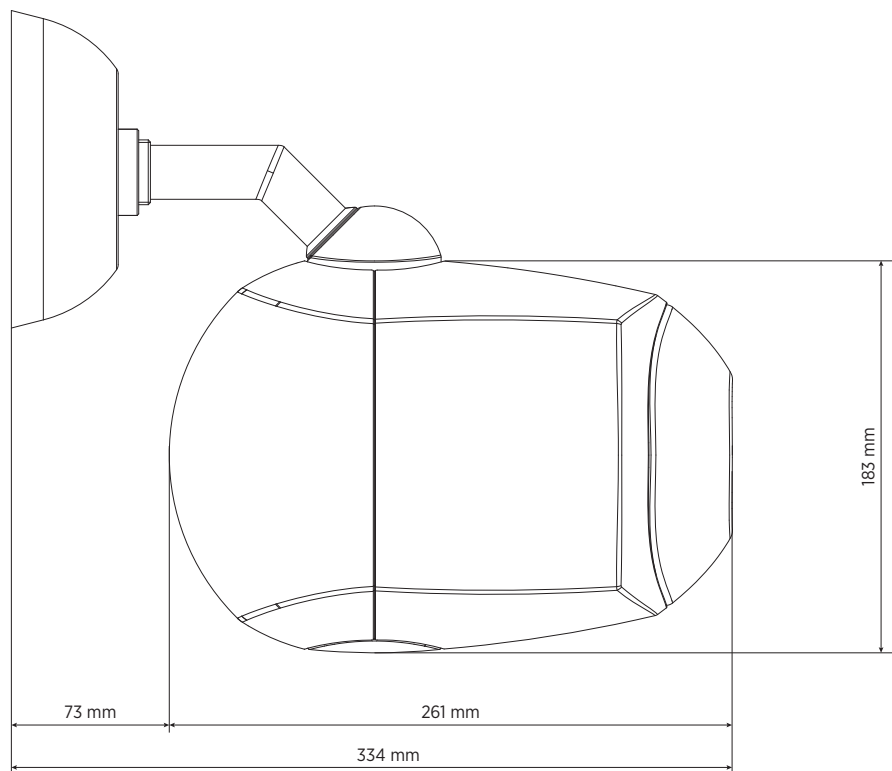

TECHNICAL SPECIFICATIONS

Acoustical specifications	Frequency Response (-10dB)	80 Hz ÷ 20000 Hz
	Max SPL @ 1m	101 dB
	Max SPL @ 4m	89 dB
	Coverage angle	210°
	System Sensitivity	88 dB
	System Sensitivity 1W @ 4m	76 dB
Power section	Amplification	Full Range
	Power Handling	20 W
	Peak Power Handling	80 W PEAK
	Protections	Thermal fuse
	Recommended Amplifiers	DMA 504, DMA 162, DMA 82, DMA 162P, DXT 3000, DXT 4000, DXT 7000
Transducers	Fullrange	1 x 5.0"
Input/Output section	Input connectors	Ceramic screw terminals
	Output connectors	Ceramic screw terminals
	Constant Voltage Transformer	100 V
	Power selection 1	20 W - 500 ohm
	Power selection 2	10 W - 1000 ohm
	Power selection 3	5 W - 2000 ohm
Power selection 4	2.5 W - 4000 ohm	
Standard compliance	IP protection grade	IP 65
	Safety agency	CE compliant
	EN54-24 certified	Yes
	CPR number	0068-CPR-058/2014
Physical specifications	Hardware	Wall mount metal plate
	Color	White - RAL 9016
Size	Height	183 mm / 7.2 inches
	Width	176 mm / 6.93 inches
	Depth	261 mm / 10.28 inches
	Weight	2.61 kg / 5.75 lbs
Shipping information	Package Height	230 mm / 9.06 inches
	Package Width	400 mm / 15.75 inches
	Package Depth	380 mm / 14.96 inches
	Package Weight	3.54 kg / 7.8 lbs

PART NUMBER

- **13133076**

DP 5EN

White - RAL 9016

EAN 8024530011123

DRAWINGS

SCHEMATICS

HORIZONTAL 1/3 POLAR PLOT