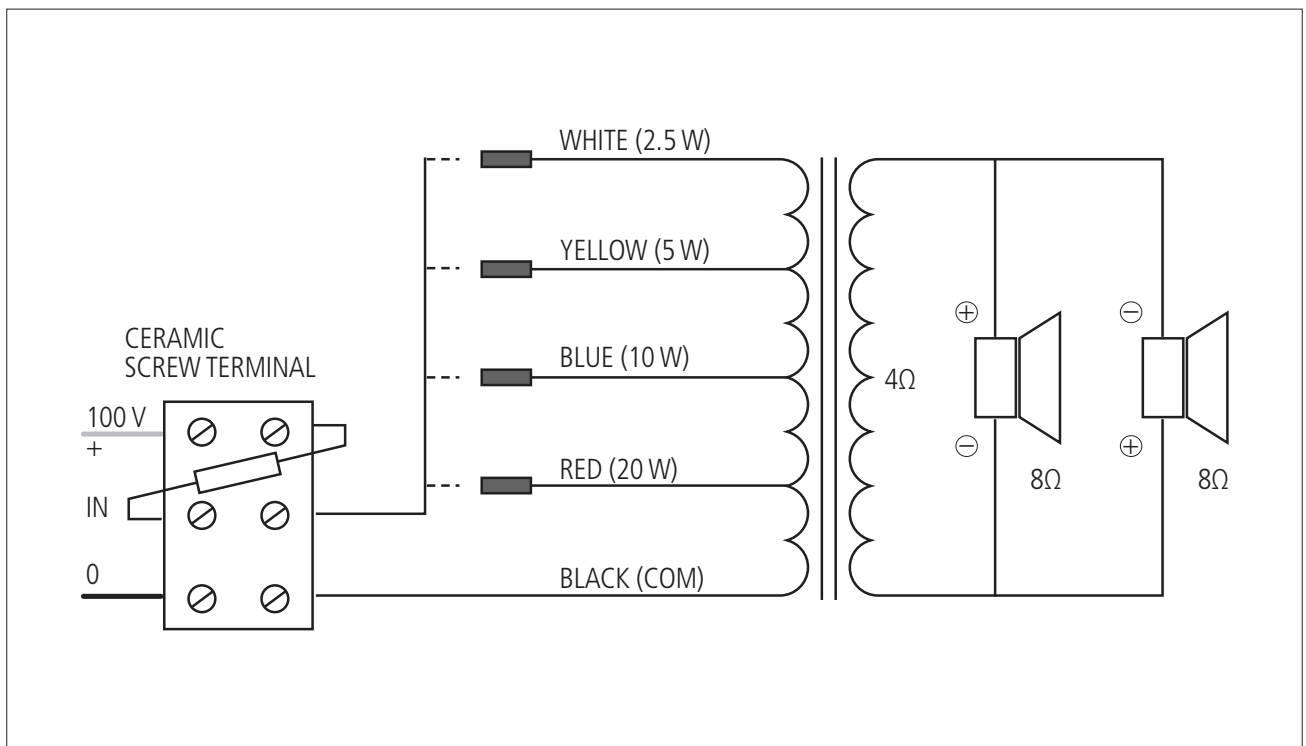

TECHNICAL SPECIFICATIONS

Acoustical specifications	Frequency Response (-10dB)	80 Hz ÷ 20000 Hz
	Max SPL @ 1m	101 dB
	Max SPL @ 4m	89 dB
	Coverage angle	210°
	System Sensitivity	88 dB
	System Sensitivity 1W @ 4m	76 dB
Power section	Amplification	Full Range
	Power Handling	20 W
	Peak Power Handling	80 W PEAK
	Protections	Thermal fuse
	Recommended Amplifiers	DMA 504, DMA 162, DMA 82, DMA 162P, DXT 3000, DXT 4000, DXT 7000
Transducers	Fullrange	1 x 5.0"
Input/Output section	Input connectors	Ceramic screw terminals
	Output connectors	Ceramic screw terminals
	Constant Voltage Transformer	100 V
	Power selection 1	20 W - 500 ohm
	Power selection 2	10 W - 1000 ohm
	Power selection 3	5 W - 2000 ohm
Power selection 4	2.5 W - 4000 ohm	
Standard compliance	IP protection grade	IP 65
	Safety agency	CE compliant
	EN54-24 certified	Yes
	CPR number	0068-CPR-058/2014
Physical specifications	Hardware	Wall mount metal plate
	Color	White - RAL 9016
Size	Height	183 mm / 7.2 inches
	Width	176 mm / 6.93 inches
	Depth	261 mm / 10.28 inches
	Weight	2.61 kg / 5.75 lbs
Shipping information	Package Height	230 mm / 9.06 inches
	Package Width	400 mm / 15.75 inches
	Package Depth	380 mm / 14.96 inches
	Package Weight	3.54 kg / 7.8 lbs

PART NUMBER

- **13133076**

DP 5EN

White - RAL 9016

EAN 8024530011123

DRAWINGS

SCHEMATICS

HORIZONTAL 1/3 POLAR PLOT