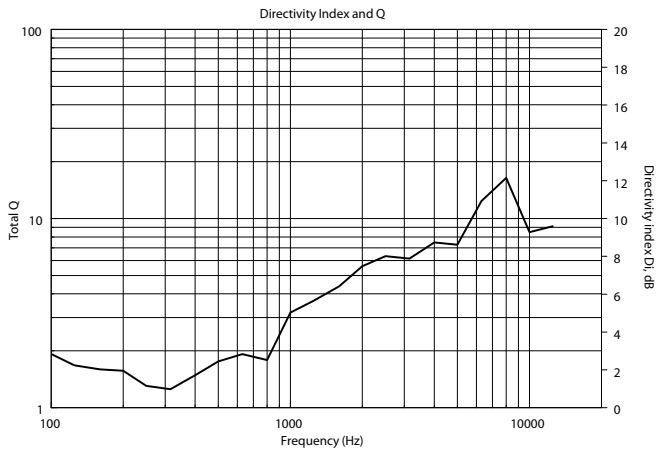

TECHNICAL SPECIFICATIONS

Acoustical specifications	Frequency Response (-10dB)	80 Hz ÷ 20000 Hz
	Max SPL @ 1m	101 dB
	Max SPL @ 4m	89 dB
	Coverage angle	210°
	System Sensitivity	88 dB
	System Sensitivity 1W @ 4m	76 dB
Power section	Amplification	Full Range
	Power Handling	20 W
	Peak Power Handling	80 W PEAK
	Protections	Thermal fuse
	Recommended Amplifiers	DMA 504, DMA 162, DMA 82, DMA 162P, DXT 3000, DXT 4000, DXT 7000
Transducers	Fullrange	1 x 5.0"
Input/Output section	Input connectors	Ceramic screw terminals
	Output connectors	Ceramic screw terminals
	Constant Voltage Transformer	100 V
	Power selection 1	20 W - 500 ohm
	Power selection 2	10 W - 1000 ohm
	Power selection 3	5 W - 2000 ohm
Power selection 4	2.5 W - 4000 ohm	
Standard compliance	IP protection grade	IP 65
	Safety agency	CE compliant
	EN54-24 certified	Yes
	CPR number	0068-CPR-058/2014
Physical specifications	Hardware	Wall mount metal plate
	Color	White - RAL 9016
Size	Height	183 mm / 7.2 inches
	Width	176 mm / 6.93 inches
	Depth	261 mm / 10.28 inches
	Weight	2.61 kg / 5.75 lbs
Shipping information	Package Height	230 mm / 9.06 inches
	Package Width	400 mm / 15.75 inches
	Package Depth	380 mm / 14.96 inches
	Package Weight	3.54 kg / 7.8 lbs

PART NUMBER

- **13133076**

DP 5EN

White - RAL 9016

EAN 8024530011123

DRAWINGS

SCHEMATICS

HORIZONTAL 1/3 POLAR PLOT