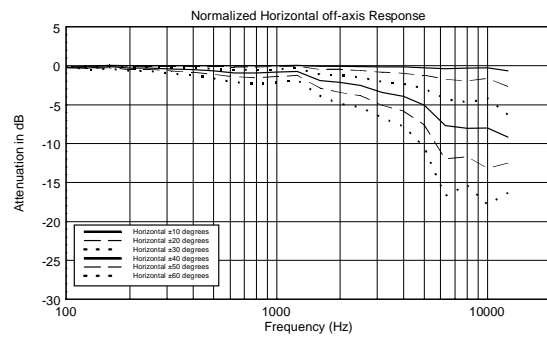

CS 6520EN

TWO-WAY COLUMN SPEAKER

ACOUSTIC MEASUREMENTS

CS 6520EN

TWO-WAY COLUMN SPEAKER

ACOUSTIC MEASUREMENTS

CS 6520EN

TWO-WAY COLUMN SPEAKER

ACOUSTIC MEASUREMENTS