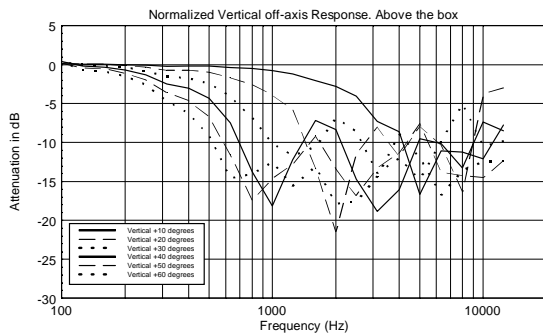

CS 6520EN

TWO-WAY COLUMN SPEAKER

ACOUSTIC MEASUREMENTS

CS 6520EN

TWO-WAY COLUMN SPEAKER

ACOUSTIC MEASUREMENTS

CS 6520EN

TWO-WAY COLUMN SPEAKER

ACOUSTIC MEASUREMENTS