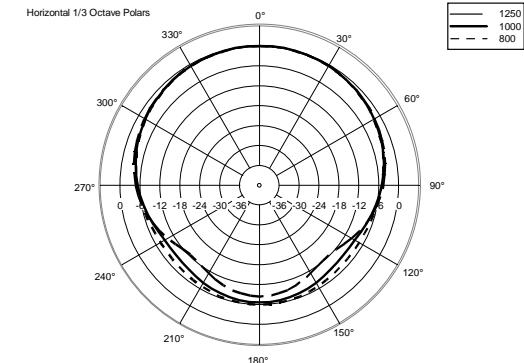

CS 6520EN

TWO-WAY COLUMN SPEAKER

ACOUSTIC MEASUREMENTS

CS 6520EN

TWO-WAY COLUMN SPEAKER

ACOUSTIC MEASUREMENTS

CS 6520EN

TWO-WAY COLUMN SPEAKER

ACOUSTIC MEASUREMENTS