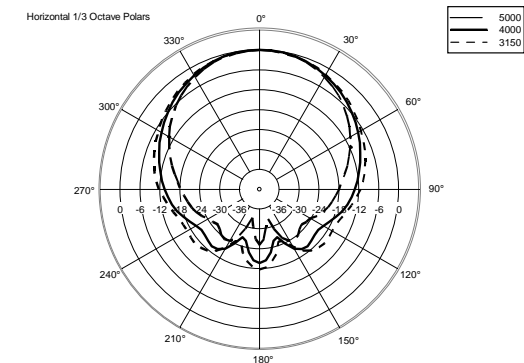

CS 6520EN

TWO-WAY COLUMN SPEAKER

ACOUSTIC MEASUREMENTS

CS 6520EN

TWO-WAY COLUMN SPEAKER

ACOUSTIC MEASUREMENTS

CS 6520EN

TWO-WAY COLUMN SPEAKER

ACOUSTIC MEASUREMENTS