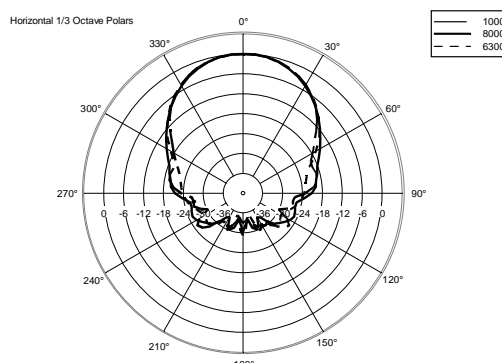

CS 6520EN

TWO-WAY COLUMN SPEAKER

ACOUSTIC MEASUREMENTS

CS 6520EN

TWO-WAY COLUMN SPEAKER

ACOUSTIC MEASUREMENTS

CS 6520EN

TWO-WAY COLUMN SPEAKER

ACOUSTIC MEASUREMENTS