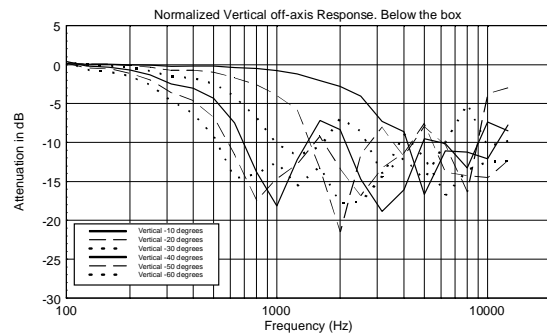

CS 6520EN

TWO-WAY COLUMN SPEAKER

ACOUSTIC MEASUREMENTS

CS 6520EN

TWO-WAY COLUMN SPEAKER

ACOUSTIC MEASUREMENTS

CS 6520EN

TWO-WAY COLUMN SPEAKER

ACOUSTIC MEASUREMENTS