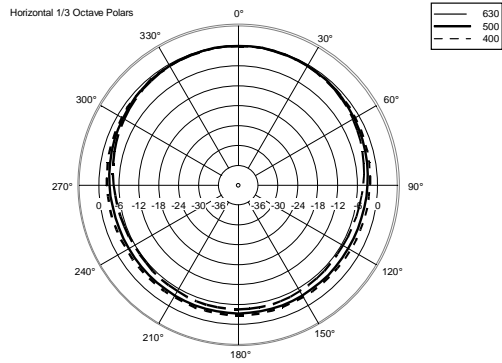

CS 6520EN

TWO-WAY COLUMN SPEAKER

ACOUSTIC MEASUREMENTS

CS 6520EN

TWO-WAY COLUMN SPEAKER

ACOUSTIC MEASUREMENTS

CS 6520EN

TWO-WAY COLUMN SPEAKER

ACOUSTIC MEASUREMENTS