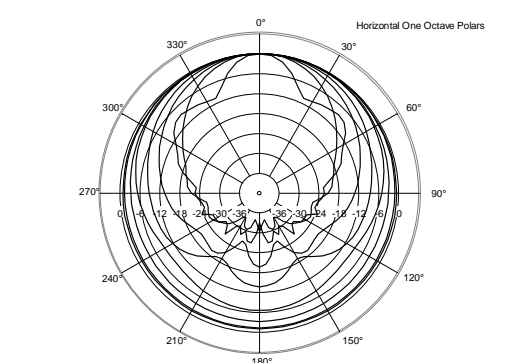

CS 6520EN

TWO-WAY COLUMN SPEAKER

ACOUSTIC MEASUREMENTS

CS 6520EN

TWO-WAY COLUMN SPEAKER

ACOUSTIC MEASUREMENTS

CS 6520EN

TWO-WAY COLUMN SPEAKER

ACOUSTIC MEASUREMENTS