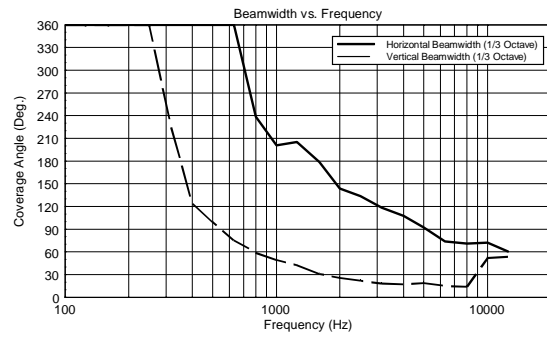

CS 6520EN

TWO-WAY COLUMN SPEAKER

ACOUSTIC MEASUREMENTS

CS 6520EN

TWO-WAY COLUMN SPEAKER

ACOUSTIC MEASUREMENTS

CS 6520EN

TWO-WAY COLUMN SPEAKER

ACOUSTIC MEASUREMENTS