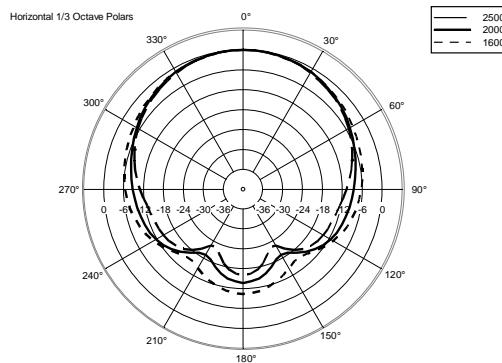

CS 6520EN

TWO-WAY COLUMN SPEAKER

ACOUSTIC MEASUREMENTS

CS 6520EN

TWO-WAY COLUMN SPEAKER

ACOUSTIC MEASUREMENTS

CS 6520EN

TWO-WAY COLUMN SPEAKER

ACOUSTIC MEASUREMENTS