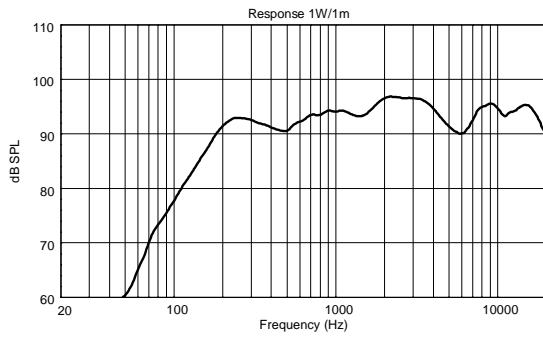

CS 6520EN

TWO-WAY COLUMN SPEAKER

ACOUSTIC MEASUREMENTS

CS 6520EN

TWO-WAY COLUMN SPEAKER

ACOUSTIC MEASUREMENTS

CS 6520EN

TWO-WAY COLUMN SPEAKER

ACOUSTIC MEASUREMENTS