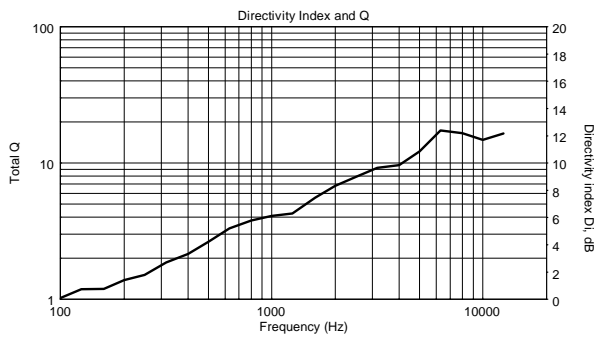

CS 6520EN

TWO-WAY COLUMN SPEAKER

ACOUSTIC MEASUREMENTS

CS 6520EN

TWO-WAY COLUMN SPEAKER

ACOUSTIC MEASUREMENTS

CS 6520EN

TWO-WAY COLUMN SPEAKER

ACOUSTIC MEASUREMENTS