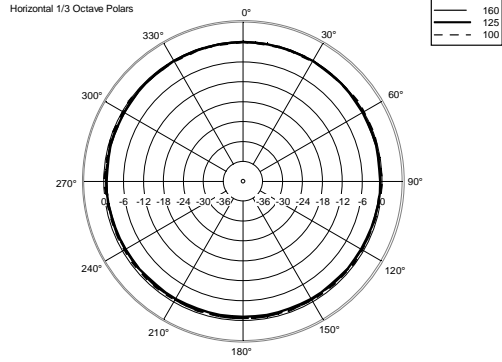

CS 6520EN

TWO-WAY COLUMN SPEAKER

ACOUSTIC MEASUREMENTS

CS 6520EN

TWO-WAY COLUMN SPEAKER

ACOUSTIC MEASUREMENTS

CS 6520EN

TWO-WAY COLUMN SPEAKER

ACOUSTIC MEASUREMENTS