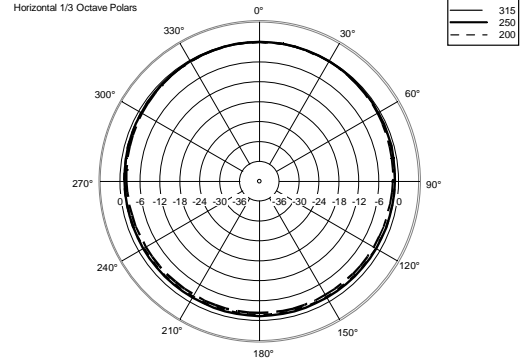

CS 6520EN

TWO-WAY COLUMN SPEAKER

ACOUSTIC MEASUREMENTS

CS 6520EN

TWO-WAY COLUMN SPEAKER

ACOUSTIC MEASUREMENTS

CS 6520EN

TWO-WAY COLUMN SPEAKER

ACOUSTIC MEASUREMENTS