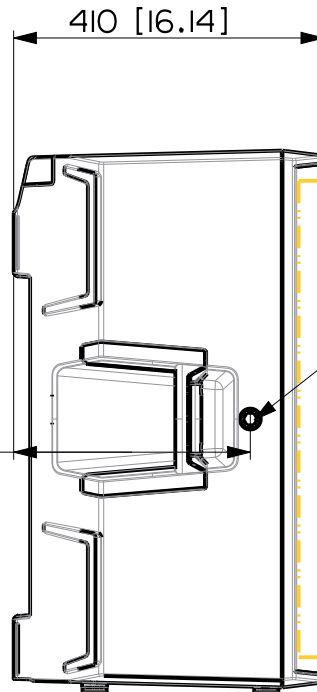

236.4 [9]

709.9 [28]

6.7 [.26]

312.9 [12.3]

410 [16.14]

MIO

VISTA 3D / 3D VIEW

SPEAKER ART 935-A 220-240V