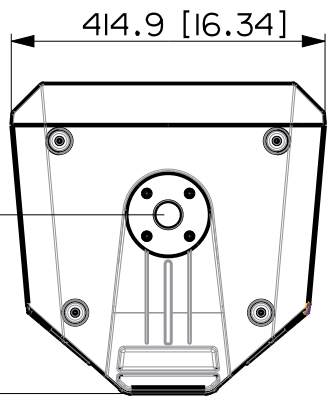

236.4 [9]

709.9 [28]

6.7 [.26]

312.9 [12.3]

410 [16.14]

MIO

VISTA 3D / 3D VIEW

SPEAKER ART 935-A 220-240V