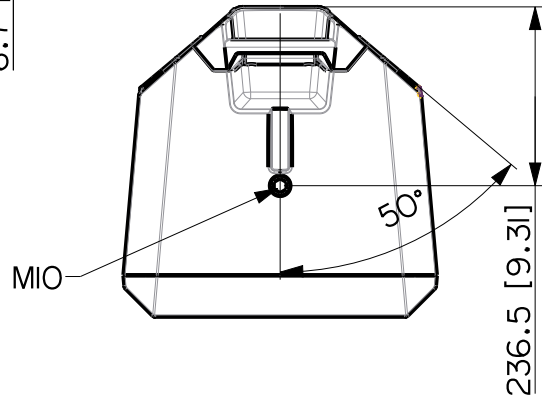

236.4 [9]

709.9 [28]

6.7 [.26]

312.9 [12.3]

410 [16.14]

MIO

VISTA 3D / 3D VIEW

SPEAKER ART 935-A 220-240V