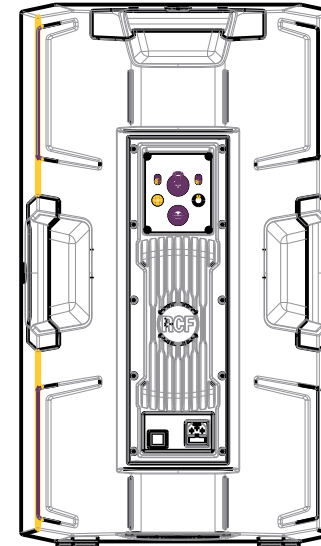

236.4 [9]

709.9 [28]

6.7 [.26]

312.9 [12.3]

410 [16.14]

MIO

VISTA 3D / 3D VIEW

SPEAKER ART 935-A 220-240V